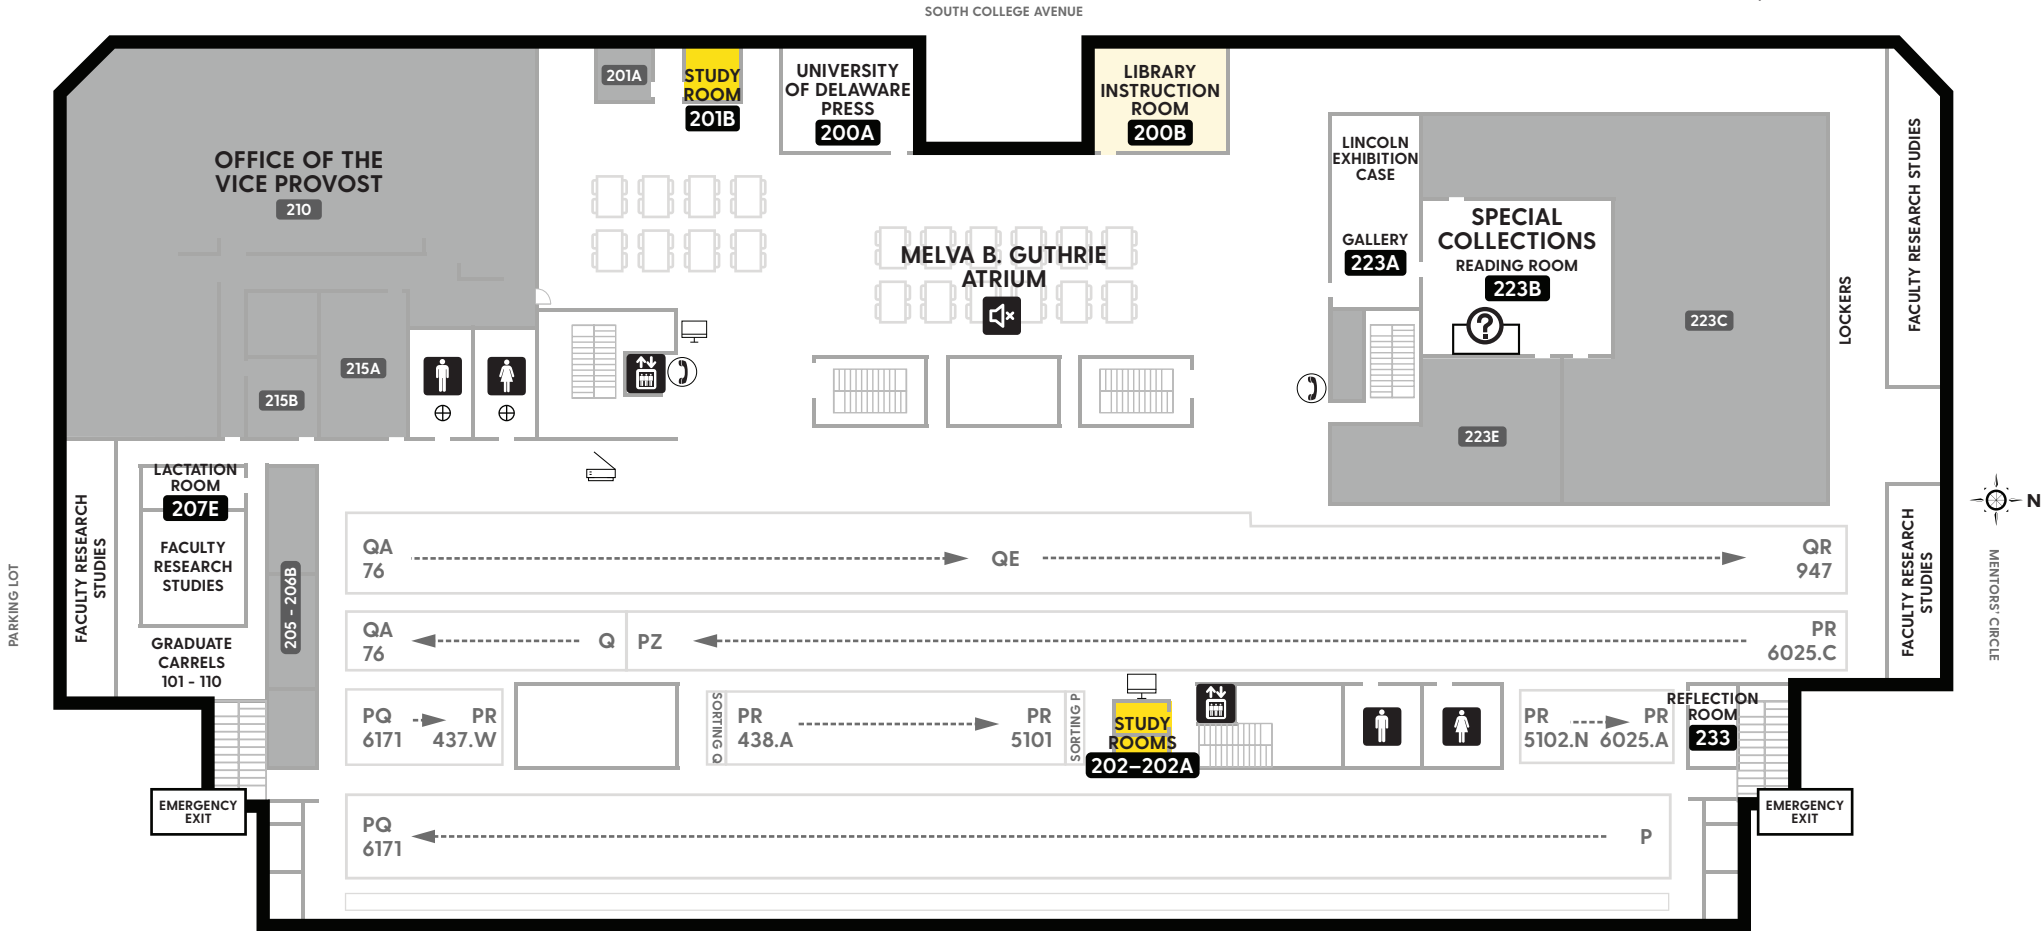

SECOND FLOOR

SECOND FLOOR HIGHLIGHTS

Call Numbers P-Q
 Office of the Vice Provost
 Reflection Room
 Special Collections
 University of Delaware Press

	Service Desk		Printers
	Elevator		Scanner
	Restrooms		Computer(s)
	FLEX/Copy Card Machine		Table/Desk
	Quiet Area		Stairs
	Food/Vending		Automated External Defibrillator (AED)
	Staff Area		Baby Changing Station
	Study Room		Emergency Phone
	Instruction Room		