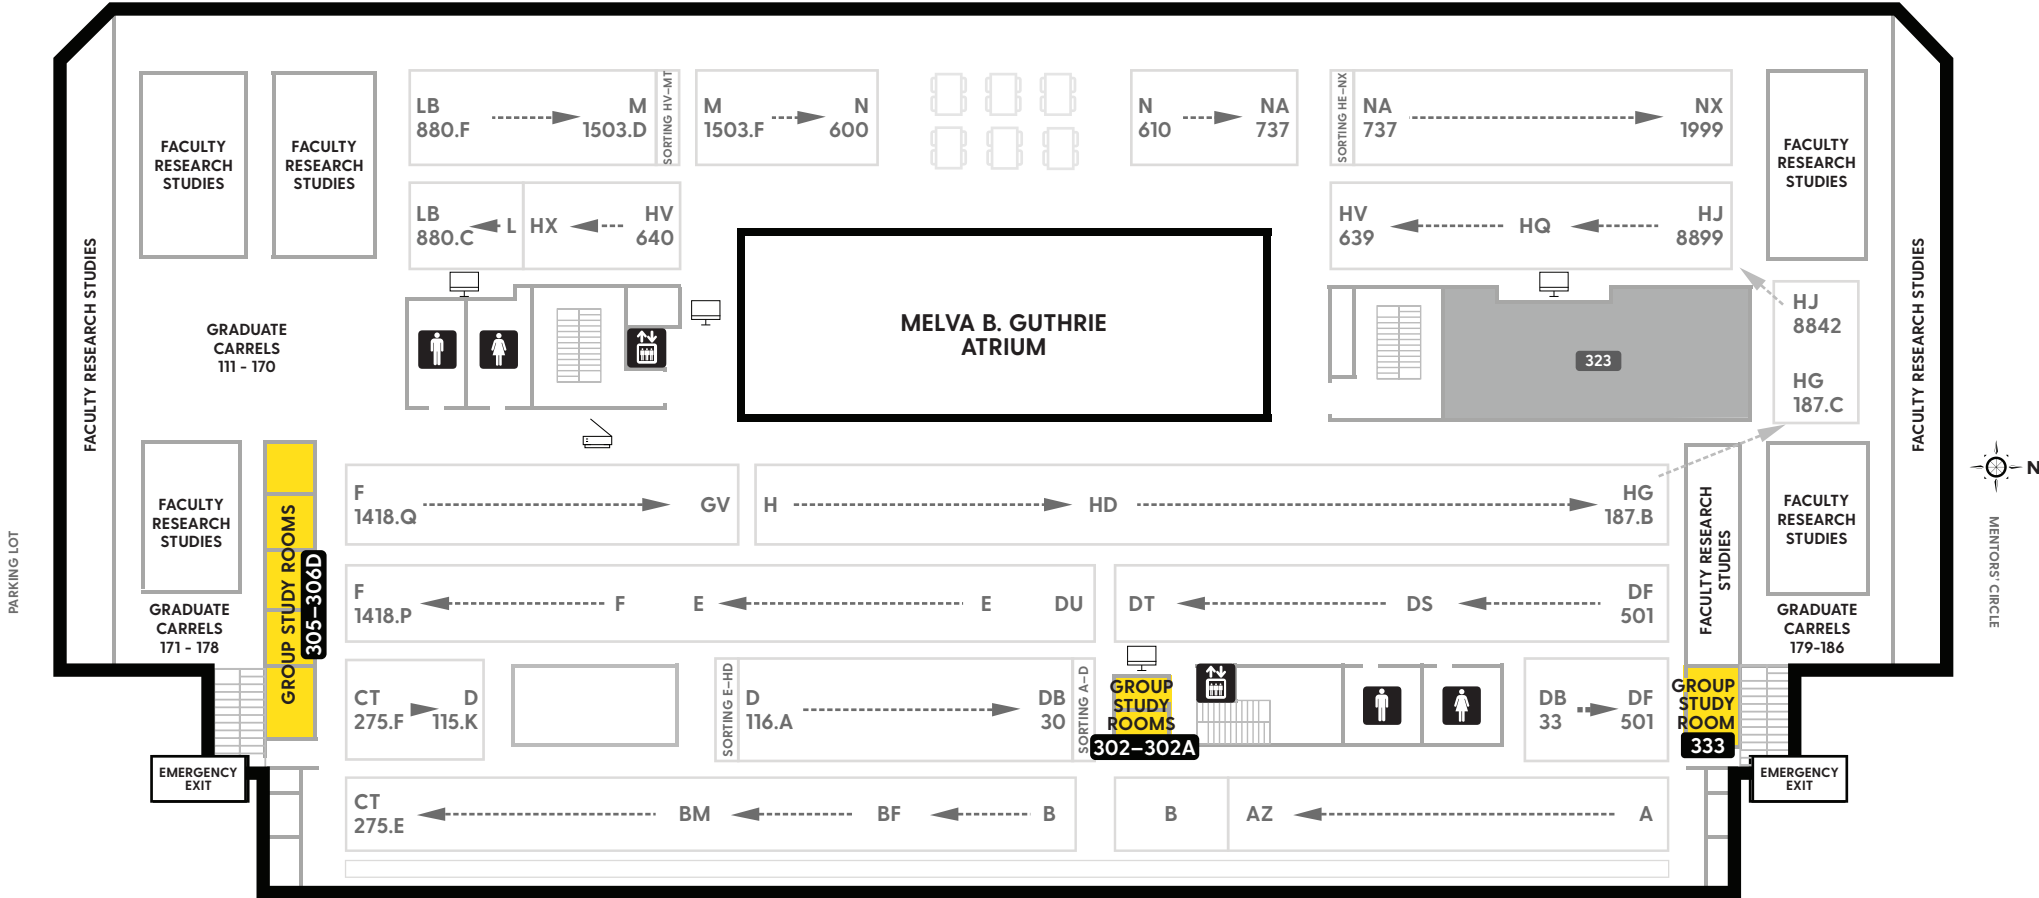

SOUTH COLLEGE AVENUE

	Service Desk		Printers
	Elevator		Copier/Scanner
	Restrooms		Computer(s)
	Change Machine		Table/Desk
	FLEX/Copy Card Machine		Stairs
	Quiet Area		Automated External Defibrillator (AED)
	Food/Vending		Baby Changing Station
	Staff Area		Instruction Room
	Group Study Room		