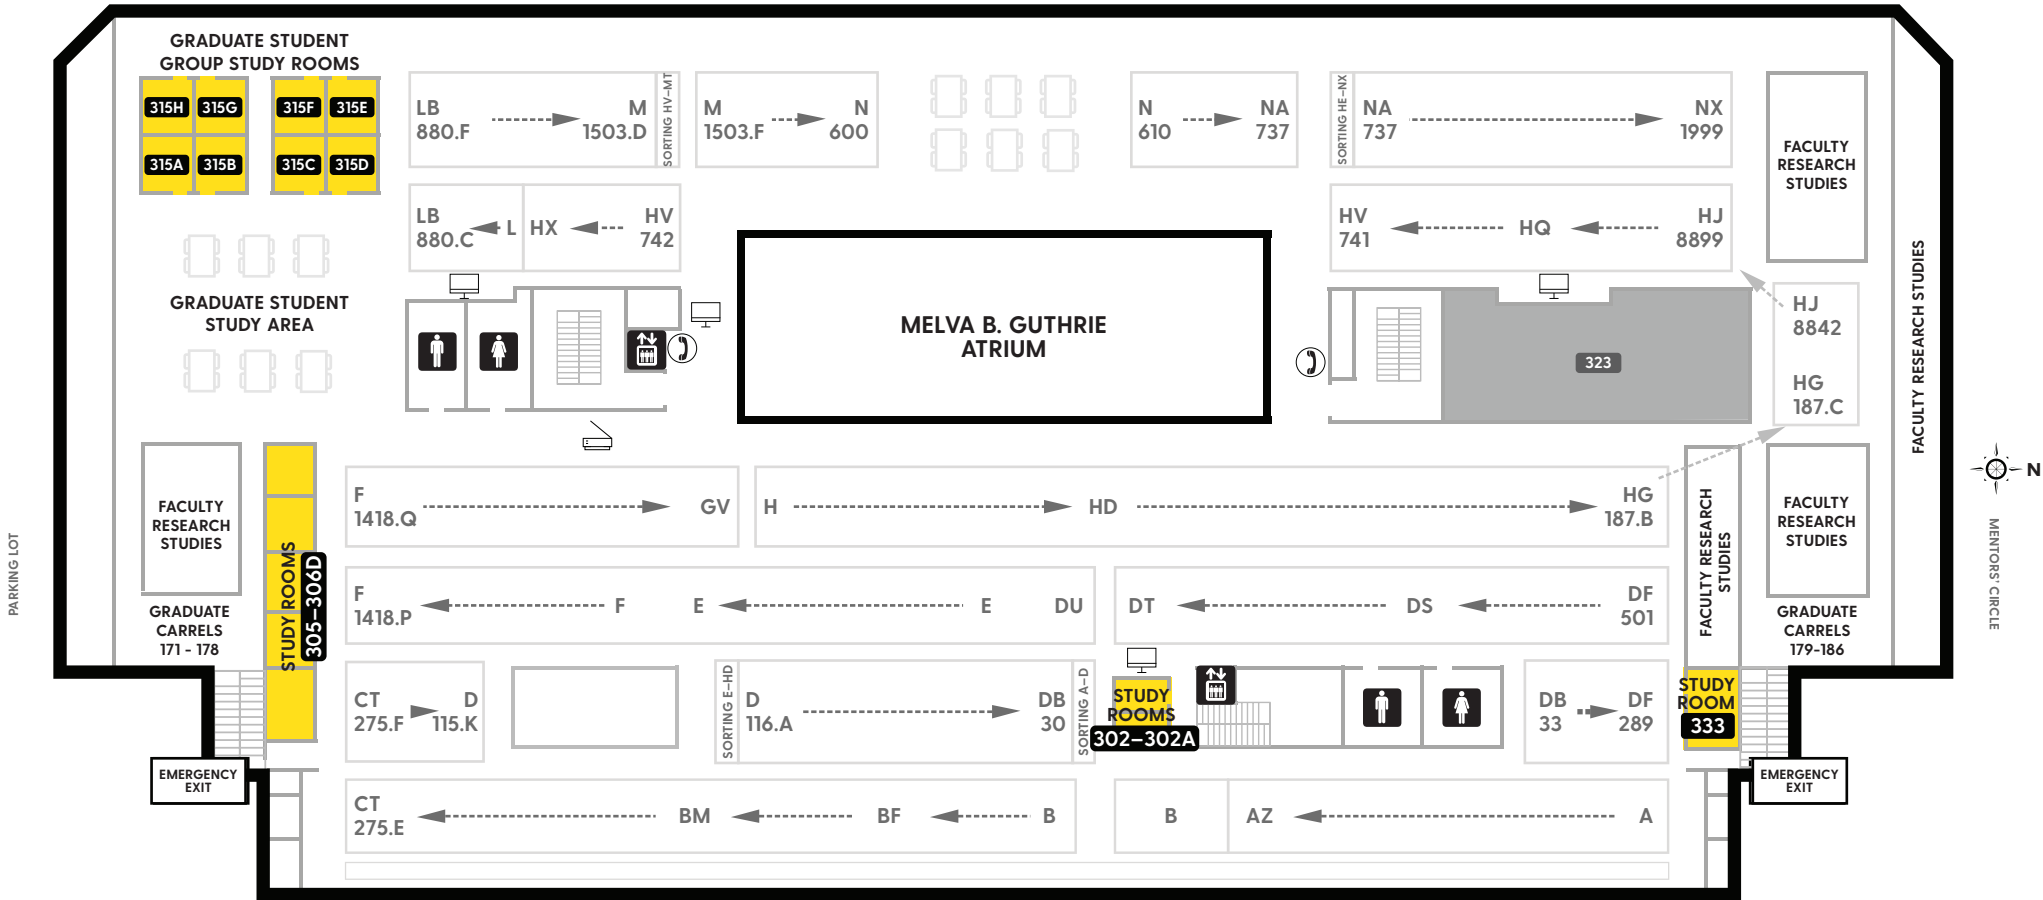

SOUTH COLLEGE AVENUE

PARKING LOT

	Service Desk		Printers
	Elevator		Scanner
	Restrooms		Computer(s)
	FLEX/Copy Card Machine		Table/Desk
	Quiet Area		Stairs
	Food/Vending		Automated External Defibrillator (AED)
	Staff Area		Baby Changing Station
	Study Room		Emergency Phone
	Instruction Room		