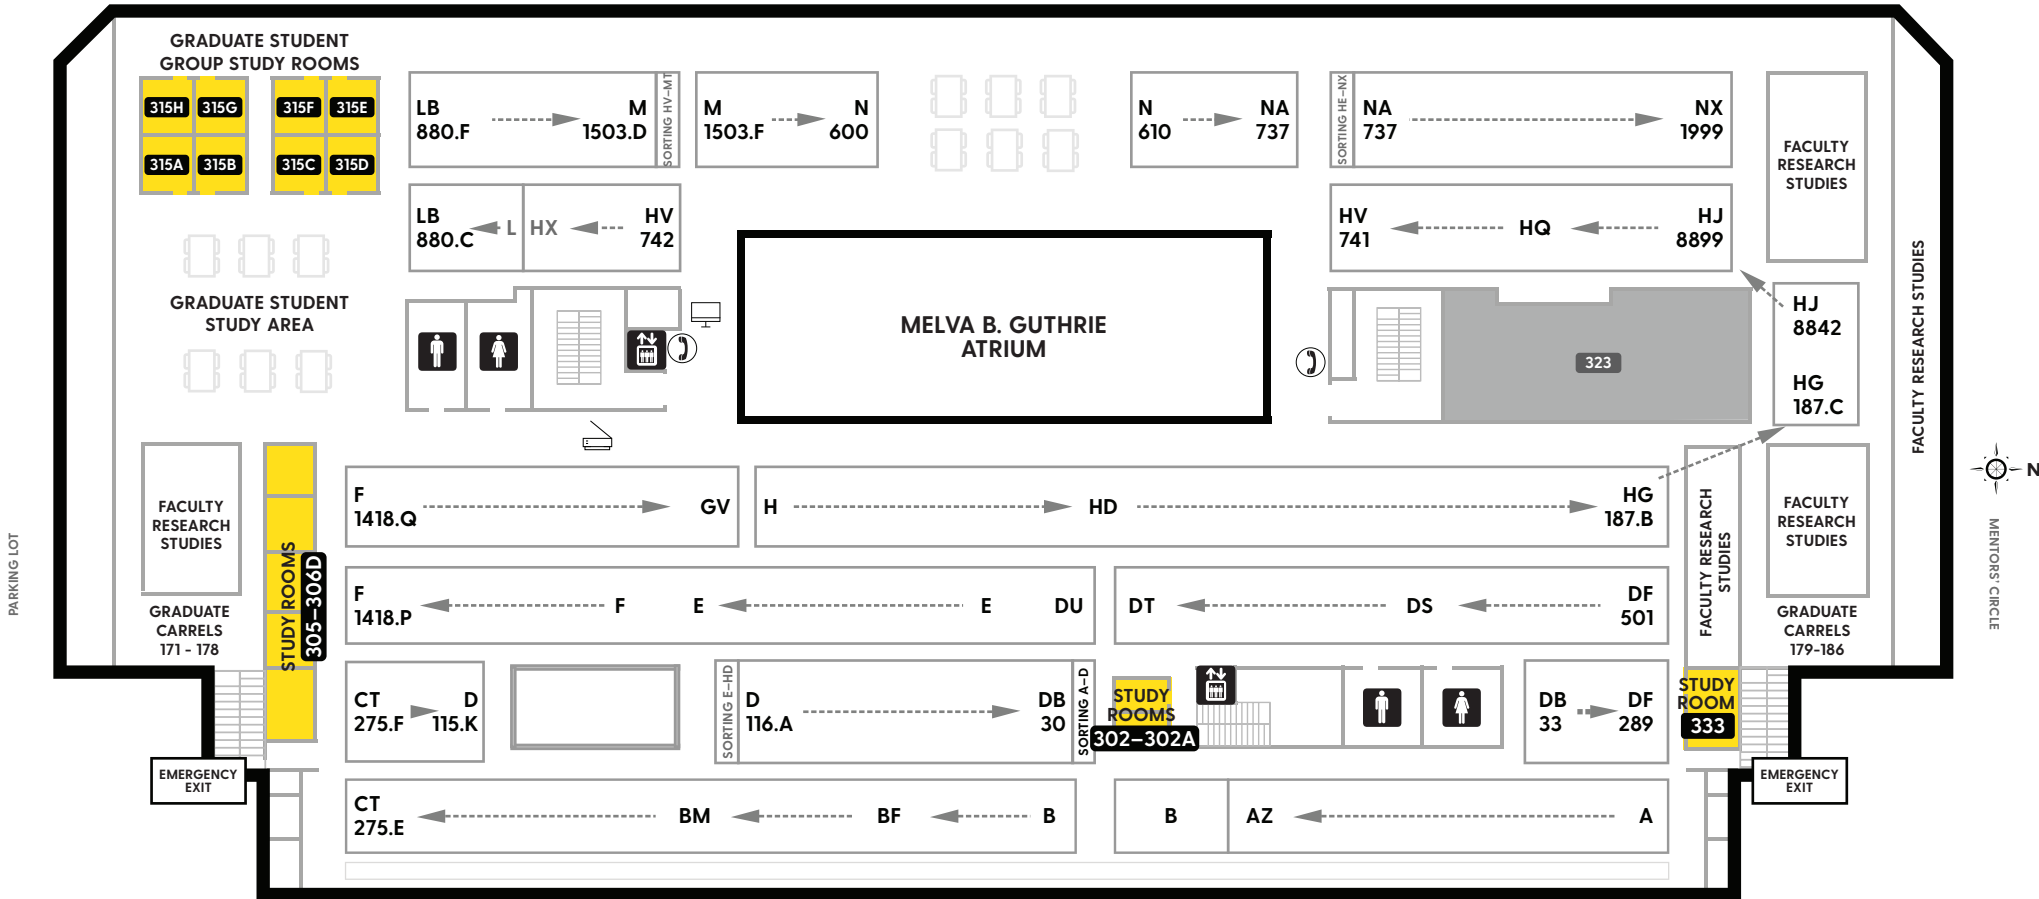

SOUTH COLLEGE AVENUE

	Service Desk		Printers
	Elevator		Scanner
	Restrooms		Computer(s)
	FLEX/Copy Card Machine		Table/Desk
	Quiet Area		Stairs
	Food/Vending		Automated External Defibrillator (AED)
	Staff Area		Baby Changing Station
	Study Room		Emergency Phone
	Instruction Room		