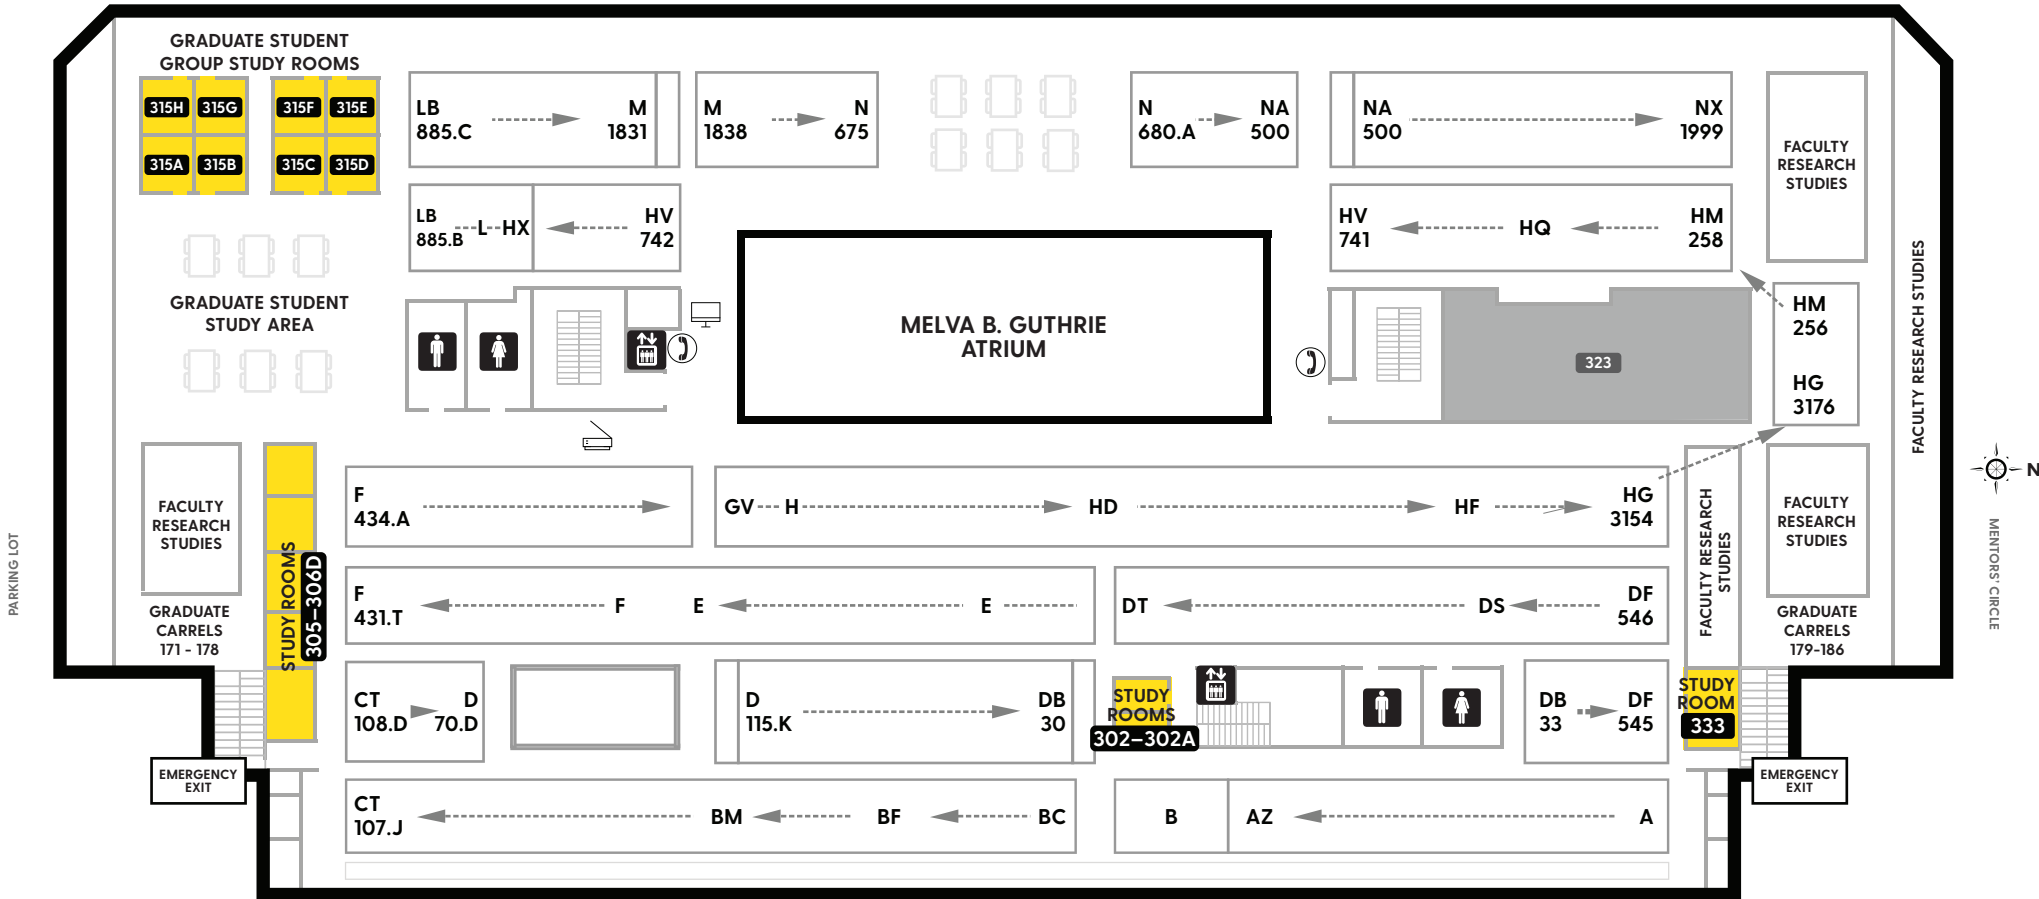

SOUTH COLLEGE AVENUE

PARKING LOT

	Service Desk		Printers
	Elevator		Scanner
	Restrooms		Computer(s)
	FLEX/Copy Card Machine		Table/Desk
	Quiet Area		Stairs
	Food/Vending		Automated External Defibrillator (AED)
	Staff Area		Baby Changing Station
	Study Room		Emergency Phone
	Instruction Room		