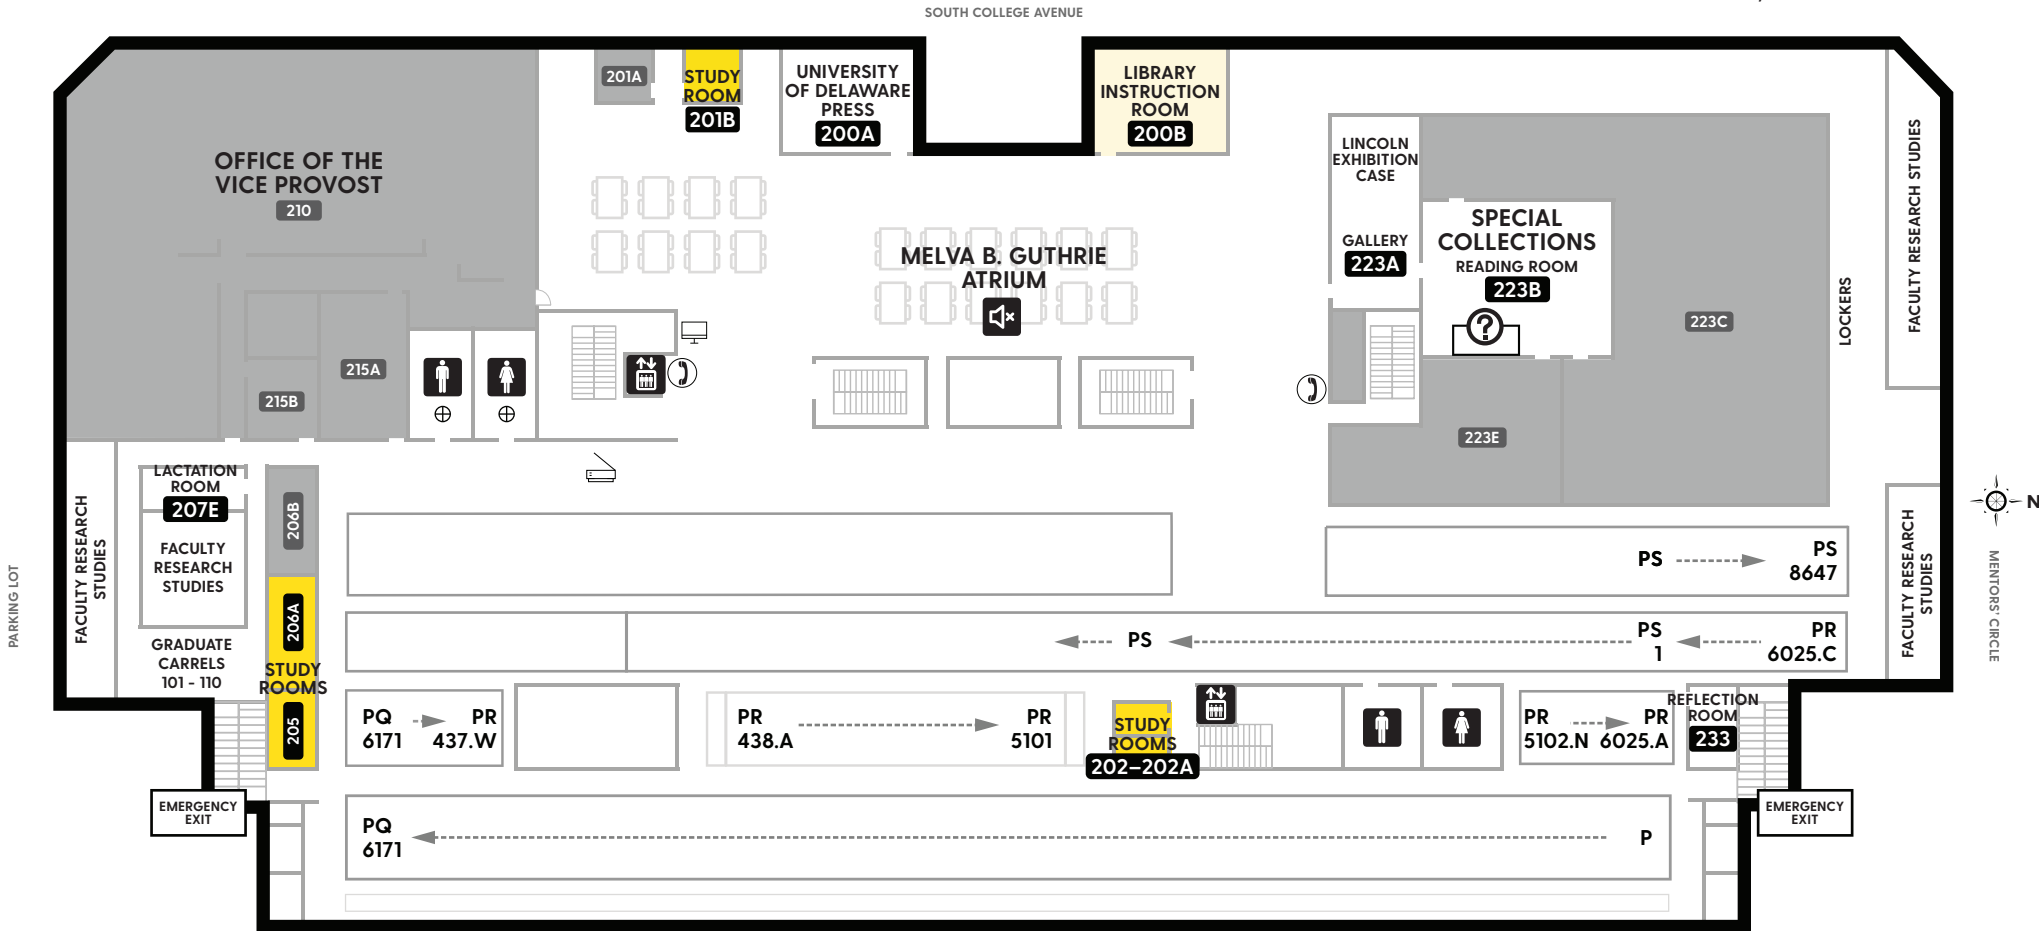

SECOND FLOOR

SECOND FLOOR HIGHLIGHTS

- Call Numbers P-Q
- Office of the Vice Provost
- Reflection Room
- Special Collections
- University of Delaware Press

	Service Desk		Printers
	Elevator		Scanner
	Restrooms		Computer(s)
	FLEX/Copy Card Machine		Table/Desk
	Quiet Area		Stairs
	Food/Vending		Automated External Defibrillator (AED)
	Staff Area		Baby Changing Station
	Study Room		Emergency Phone
	Instruction Room		