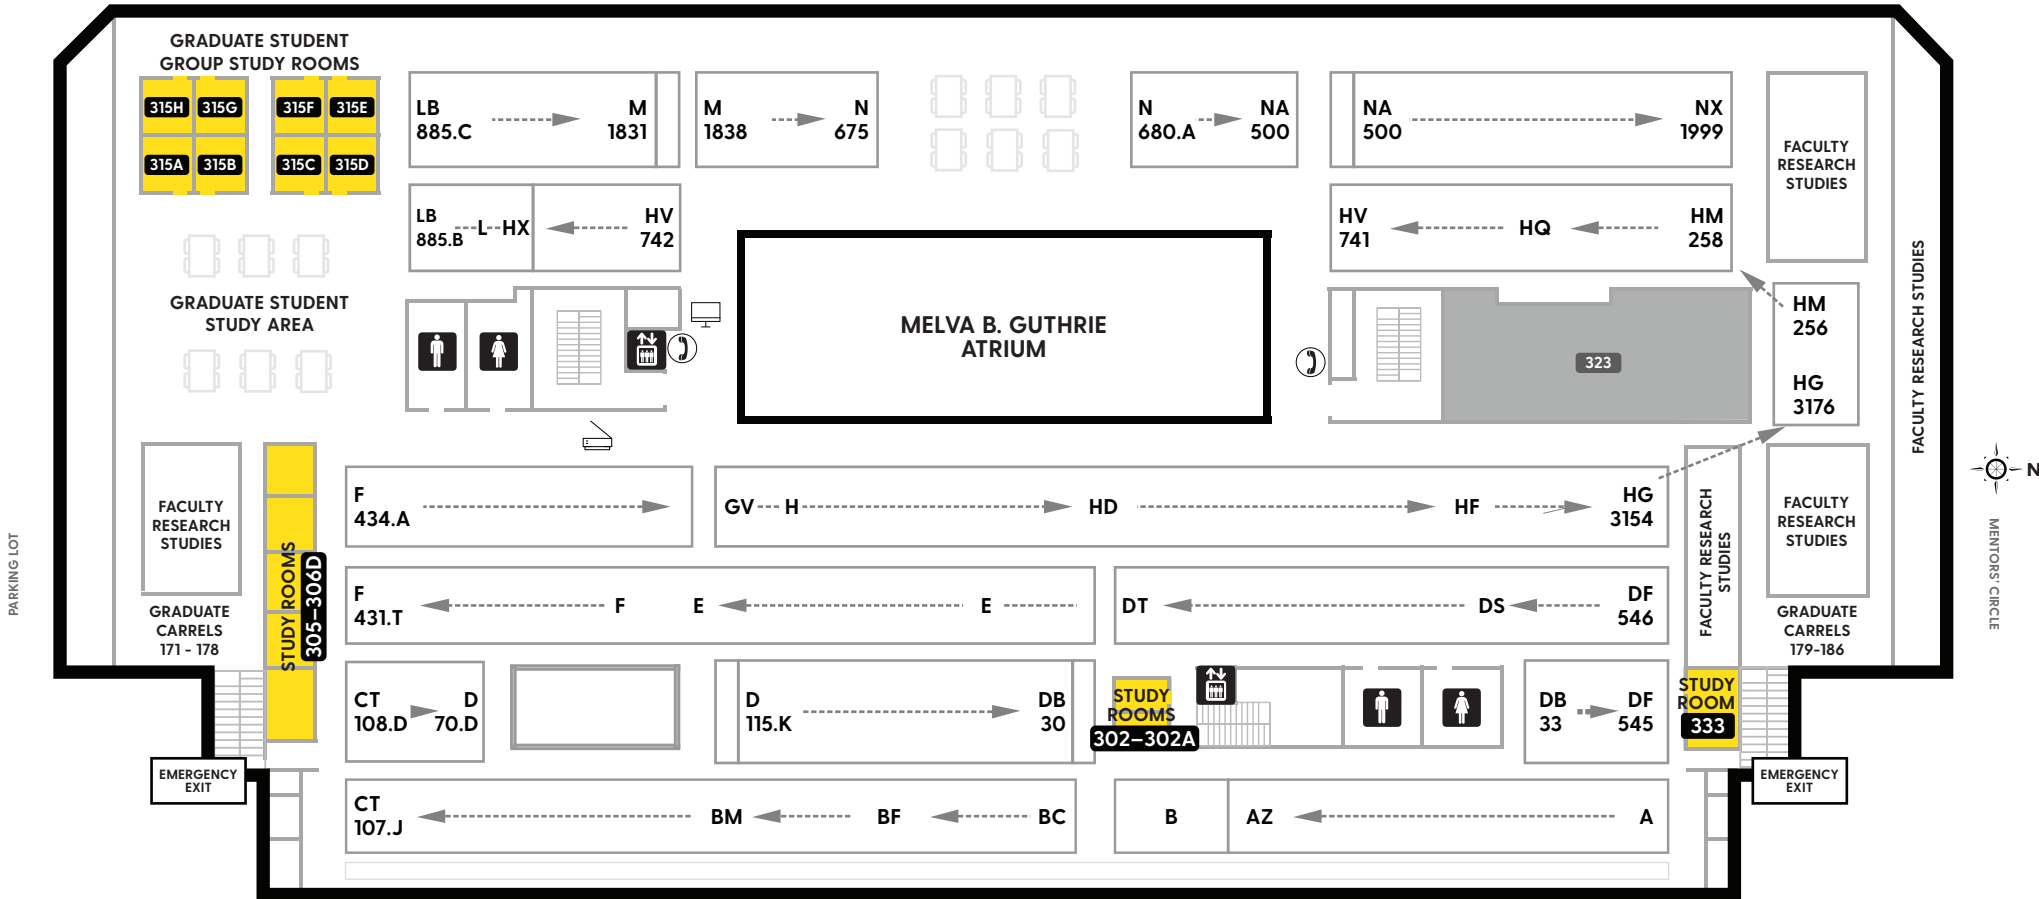

SOUTH COLLEGE AVENUE

	Service Desk		Printers
	Elevator		Scanner
	Restrooms		Computer(s)
	FLEX/Copy Card Machine		Table/Desk
	Quiet Area		Stairs
	Food/Vending		Automated External Defibrillator (AED)
	Staff Area		Baby Changing Station
	Study Room		Emergency Phone
	Instruction Room		