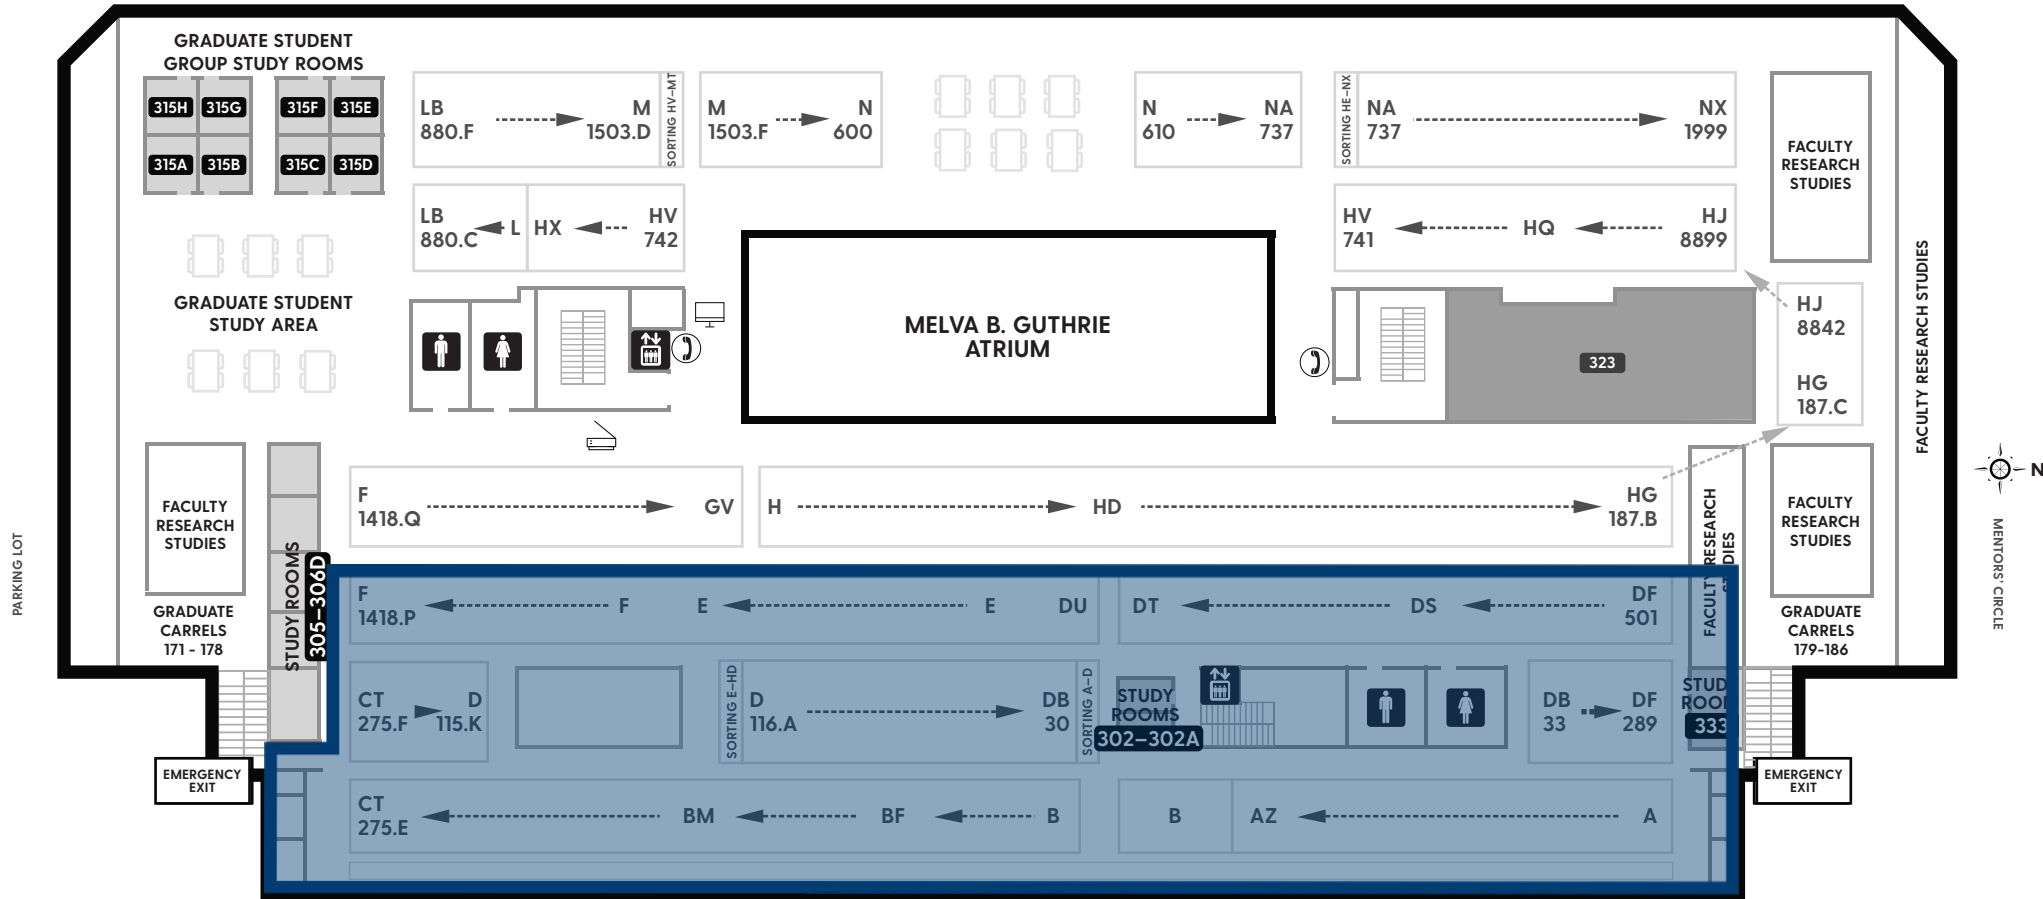

SOUTH COLLEGE AVENUE

PARKING LOT

	Service Desk		Printers
	Elevator		Scanner
	Restrooms		Computer(s)
	FLEX/Copy Card Machine		Table/Desk
	Quiet Area		Stairs
	Food/Vending		Automated External Defibrillator (AED)
	Staff Area		Baby Changing Station
	Study Rooms		Emergency Phone
	Instruction Room		