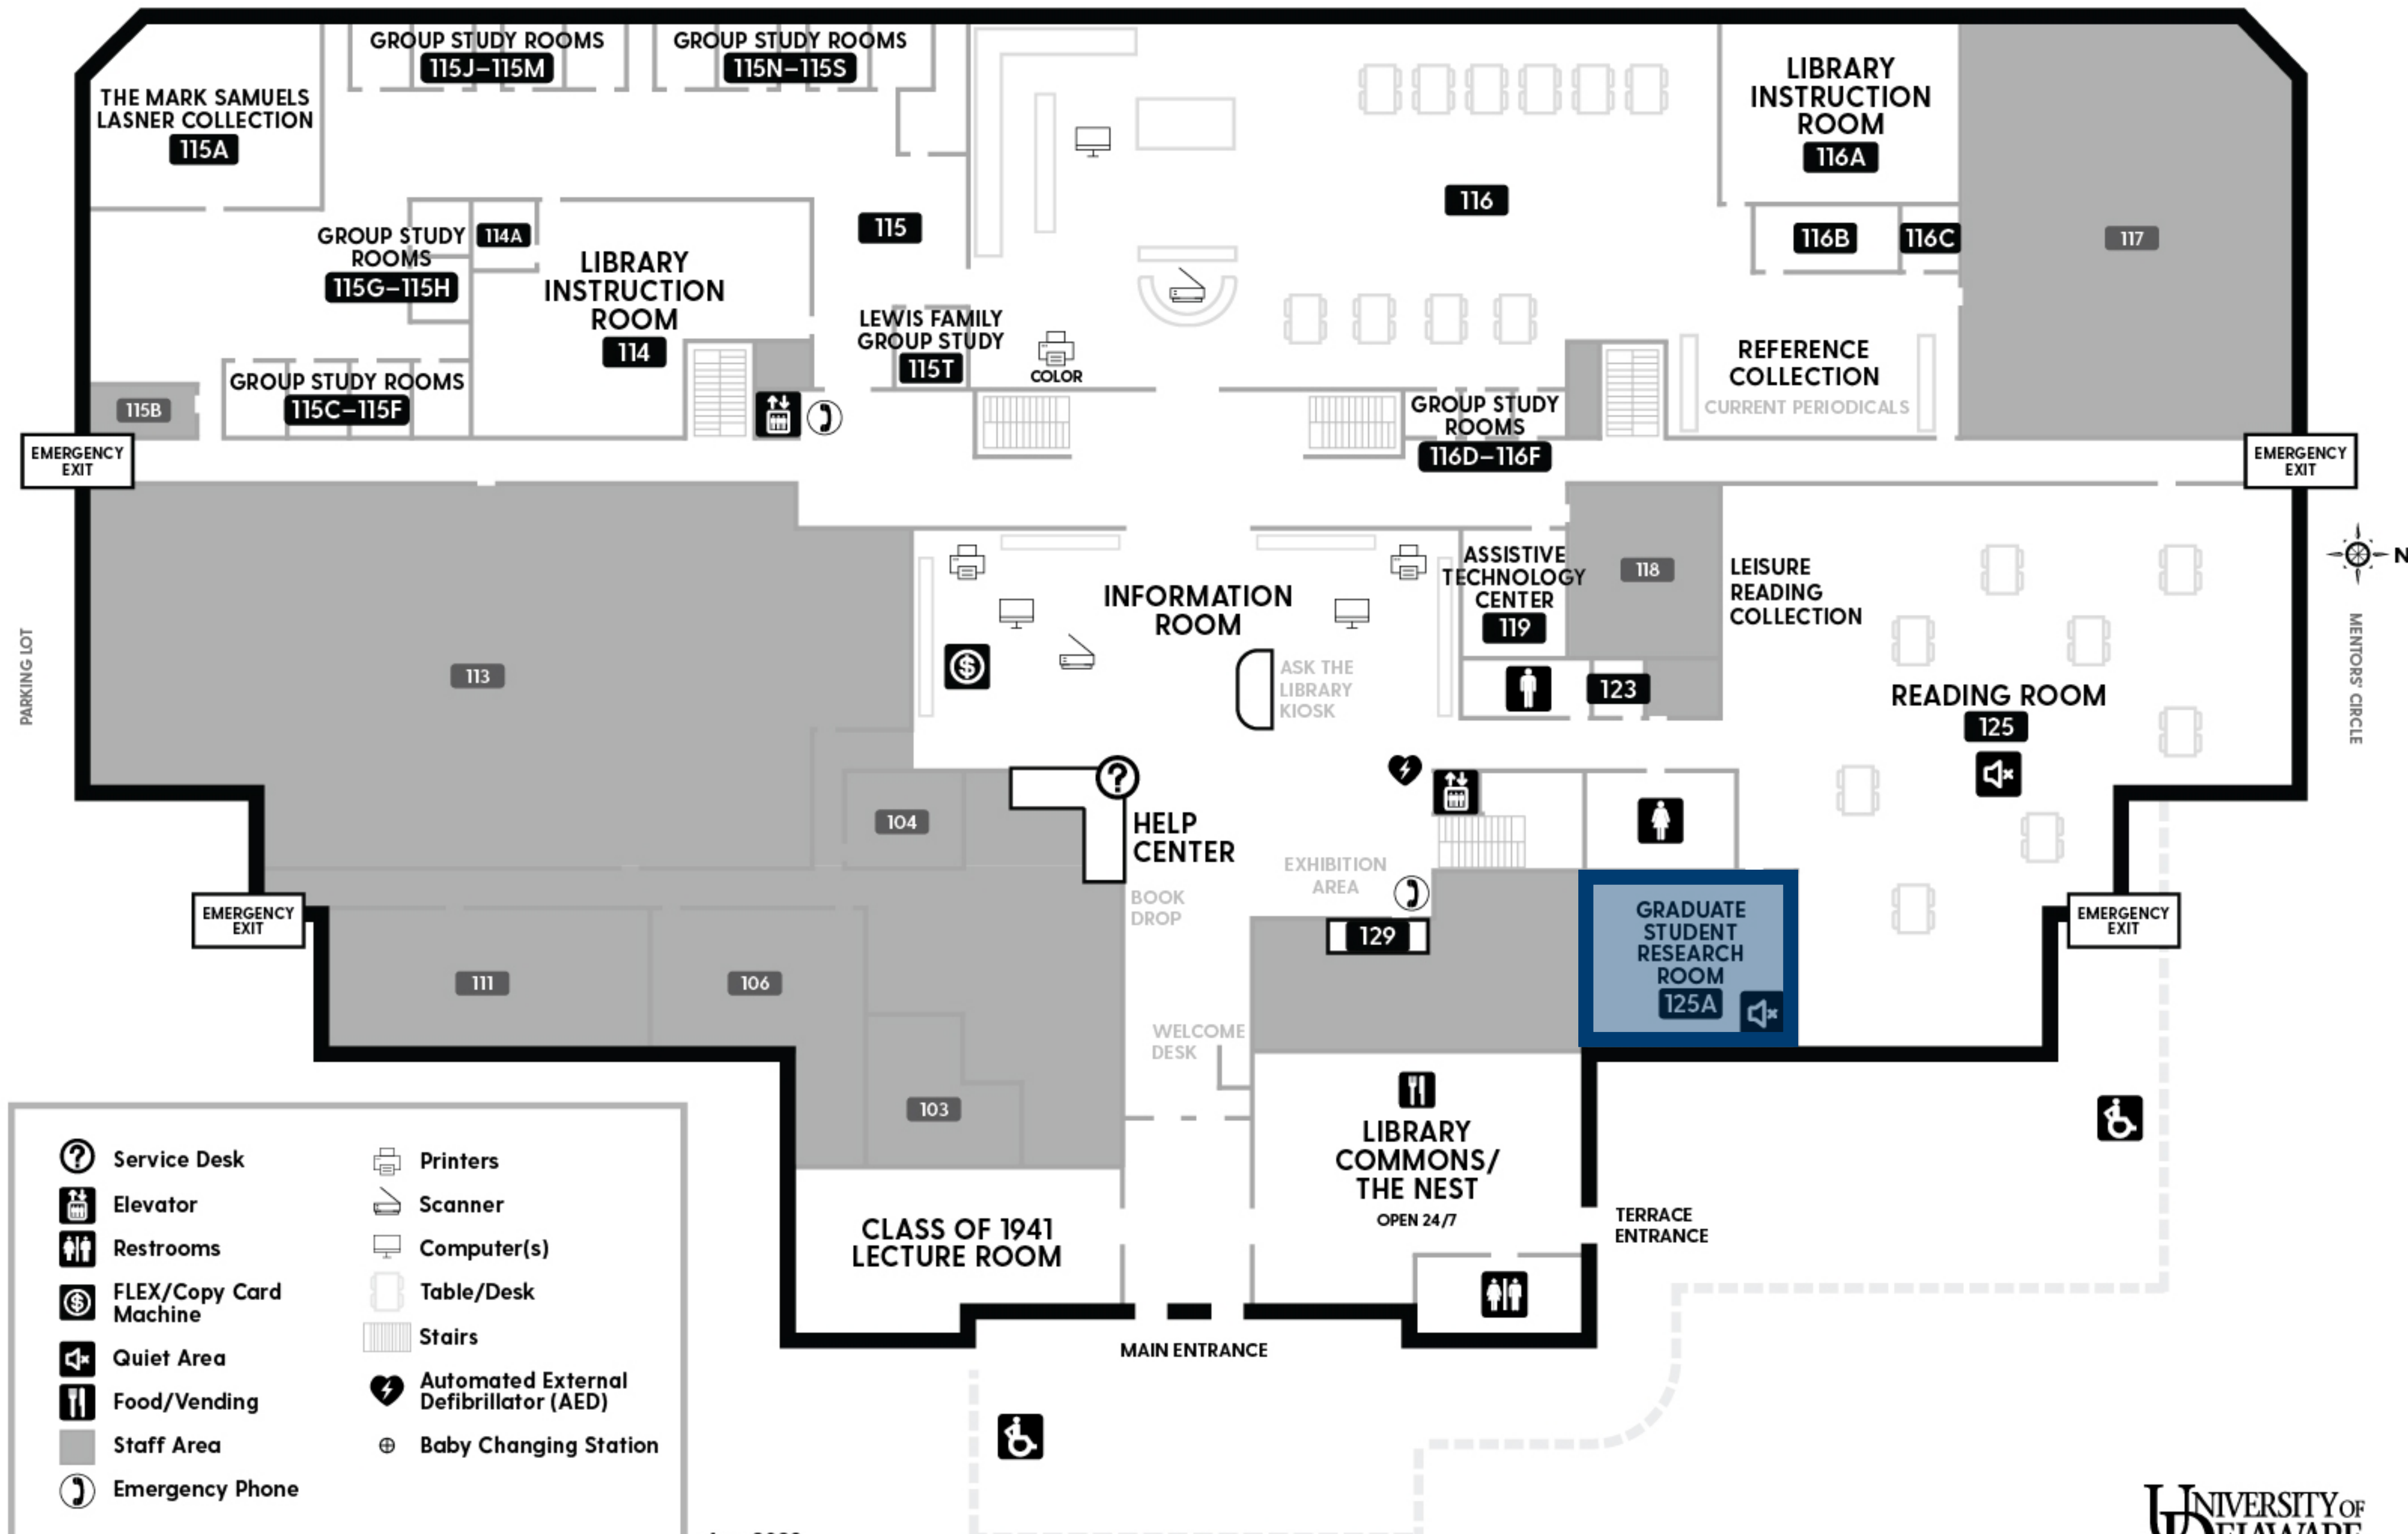

SOUTH COLLEGE AVENUE

PARKING LOT

MENTORS' CIRCLE

- Service Desk
- Elevator
- Restrooms
- FLEX/Copy Card Machine
- Quiet Area
- Food/Vending
- Staff Area
- Emergency Phone
- Printers
- Scanner
- Computer(s)
- Table/Desk
- Stairs
- Automated External Defibrillator (AED)
- Baby Changing Station