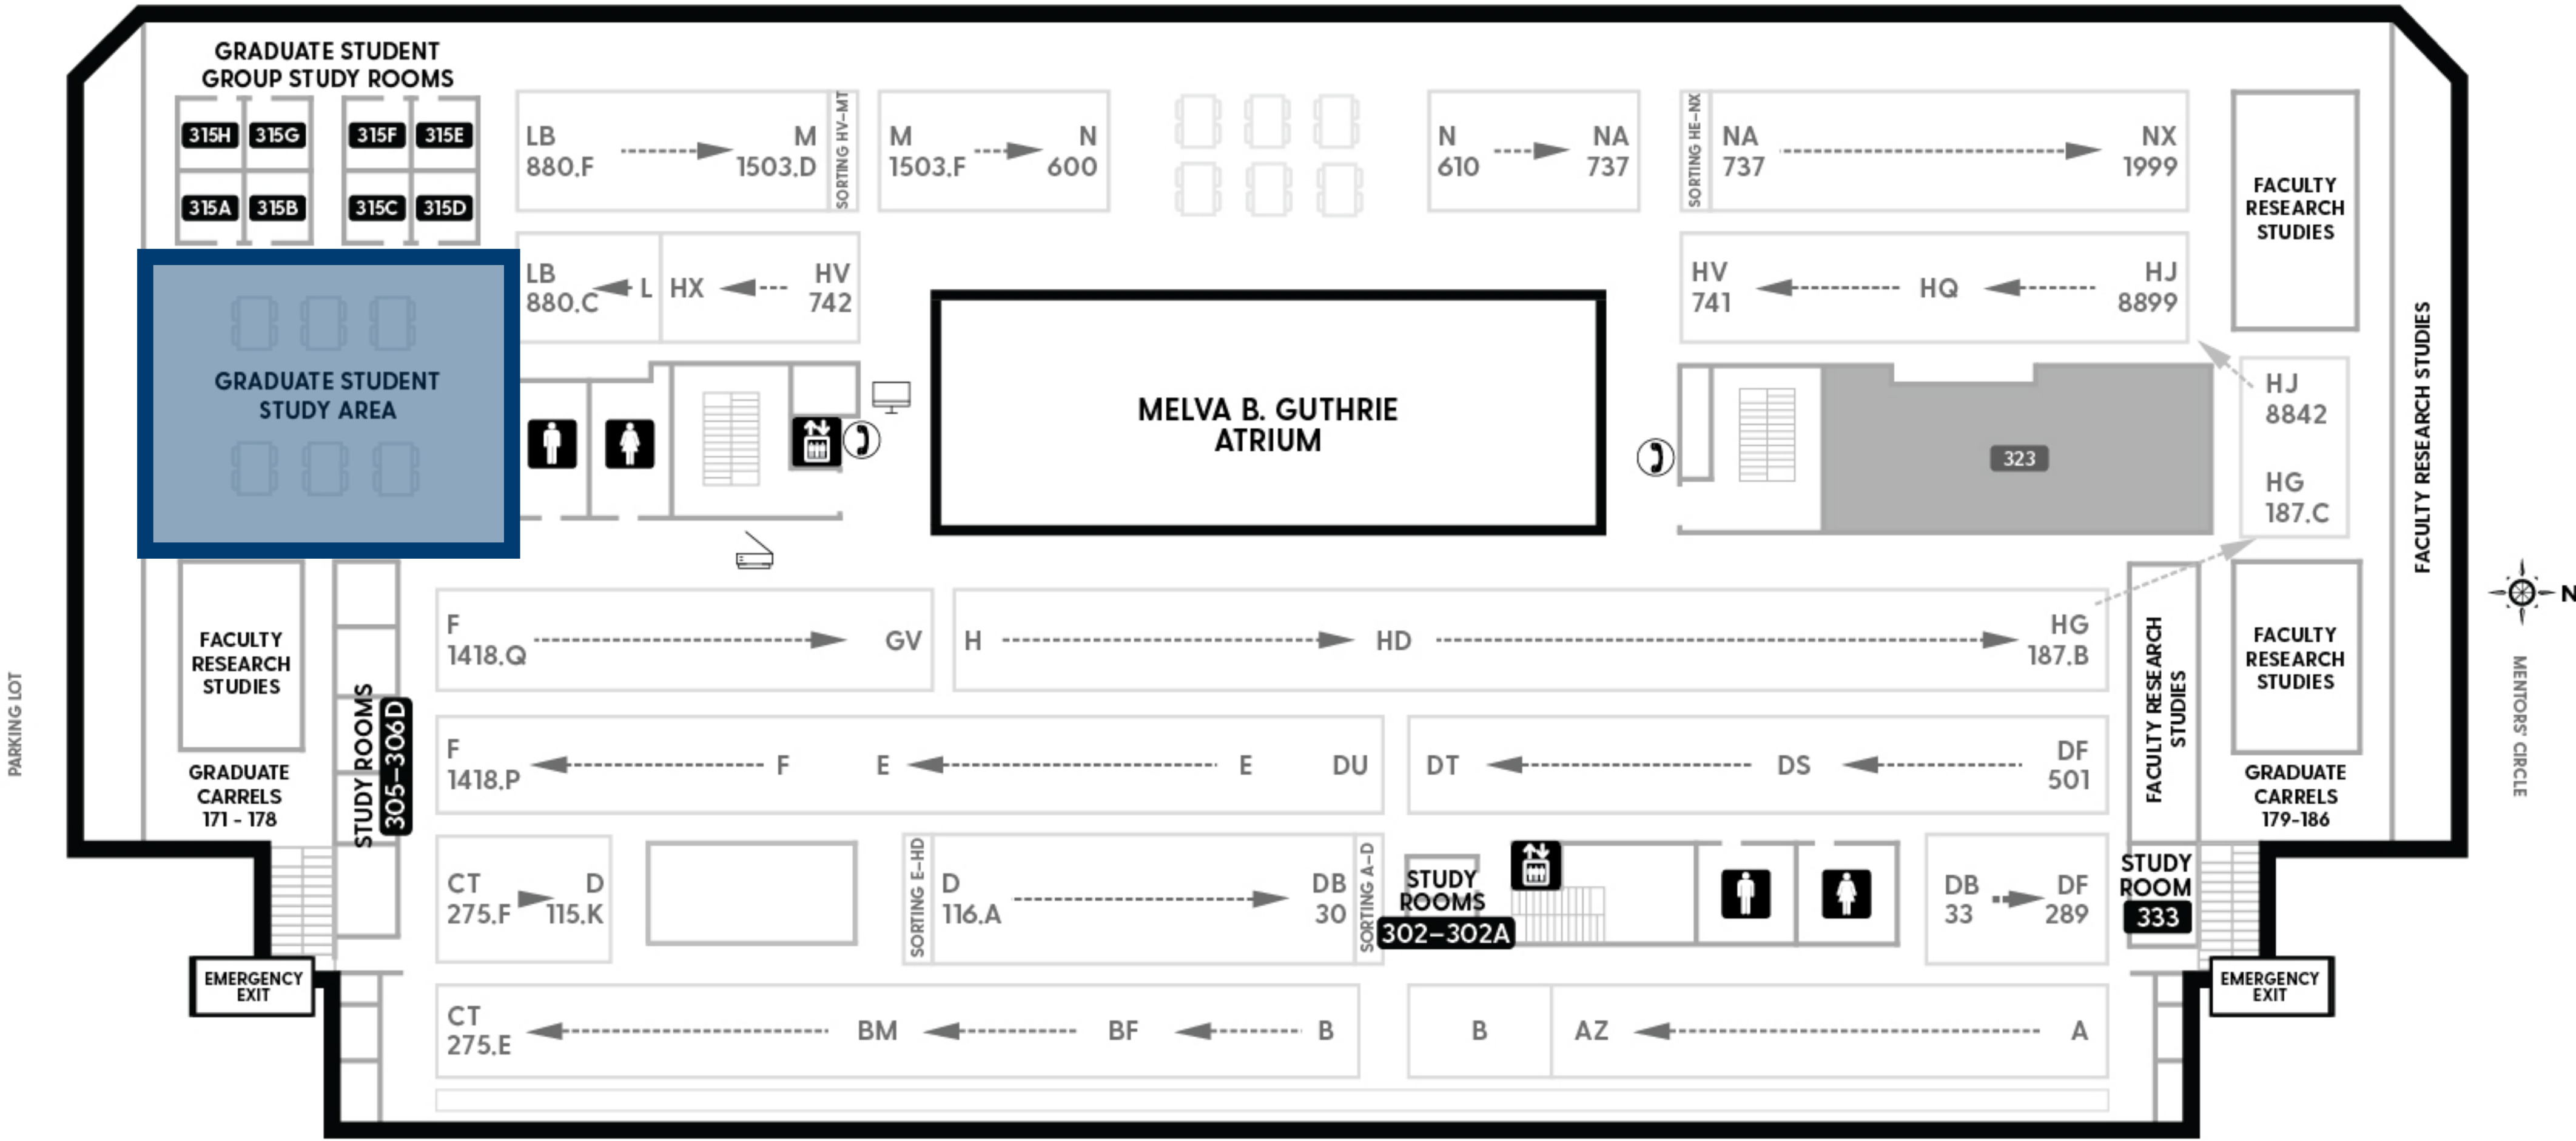

THIRD FLOOR - GRADUATE STUDY AREA

HUGH M. MORRIS LIBRARY
 UNIVERSITY OF DELAWARE
 library.udel.edu • 302-831-2965

THIRD FLOOR HIGHLIGHTS
 Call Numbers A-H, L-N
 Graduate Student Study Area

SOUTH COLLEGE AVENUE

Service Desk	Printers
Elevator	Scanner
Restrooms	Computer(s)
FLEX/Copy Card Machine	Table/Desk
Quiet Area	Stairs
Food/Vending	Automated External Defibrillator (AED)
Staff Area	Baby Changing Station
Emergency Phone	