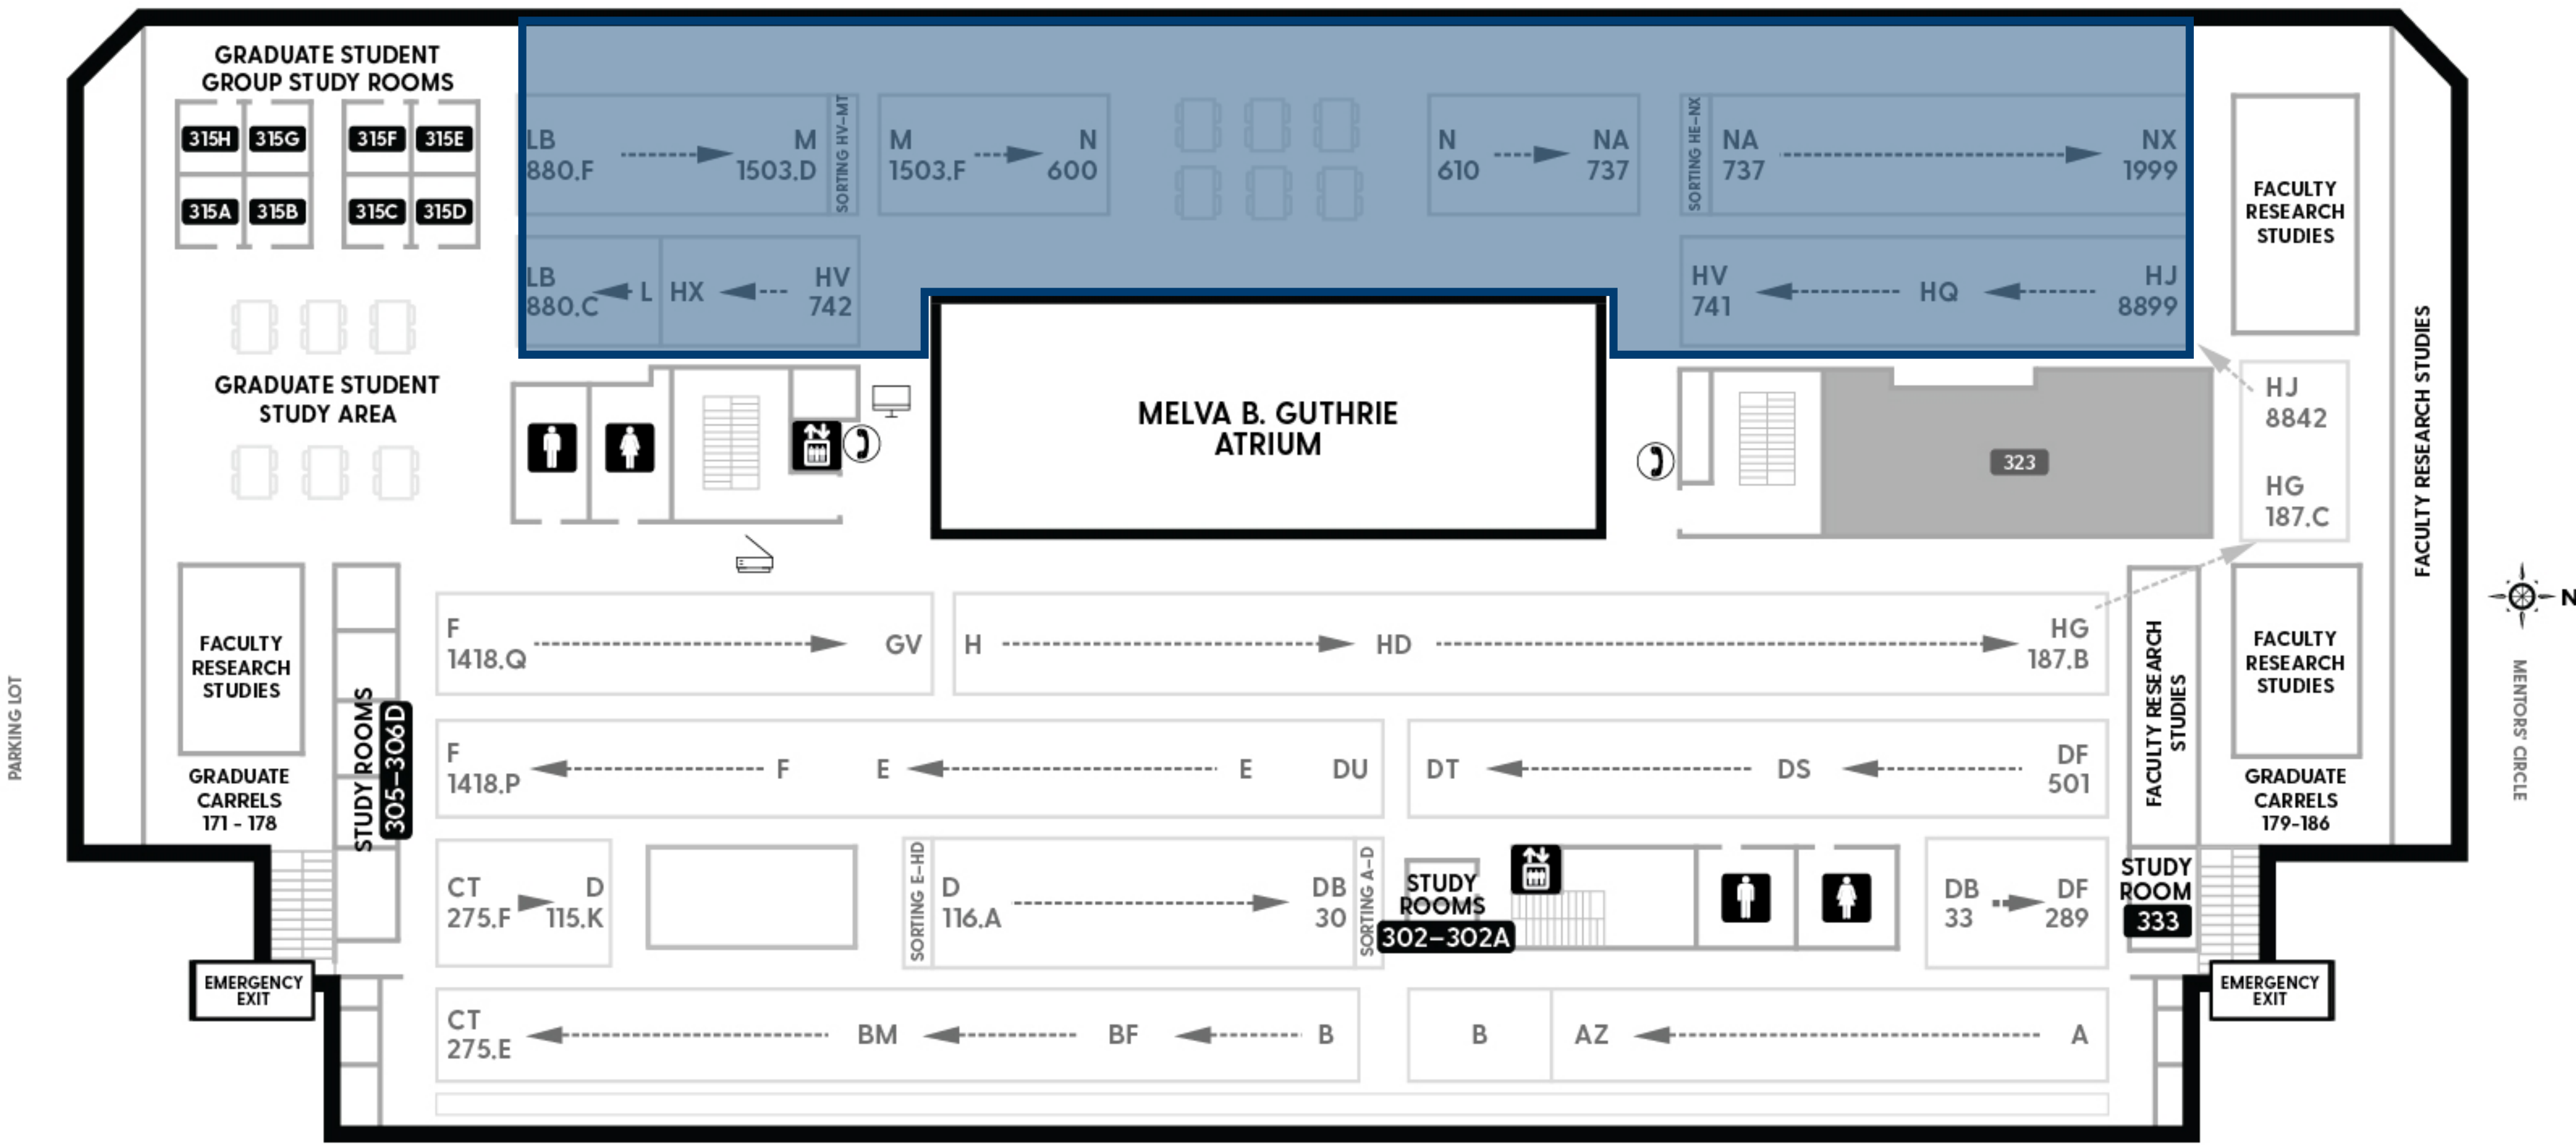

THIRD FLOOR - STUDY AREA

HUGH M. MORRIS LIBRARY UNIVERSITY OF DELAWARE library.udel.edu • 302-831-2965

THIRD FLOOR HIGHLIGHTS
Call Numbers A-H, L-N
Graduate Student Study Area

SOUTH COLLEGE AVENUE

Service Desk	Printers
Elevator	Scanner
Restrooms	Computer(s)
FLEX/Copy Card Machine	Table/Desk
Quiet Area	Stairs
Food/Vending	Automated External Defibrillator (AED)
Staff Area	Baby Changing Station
Emergency Phone	