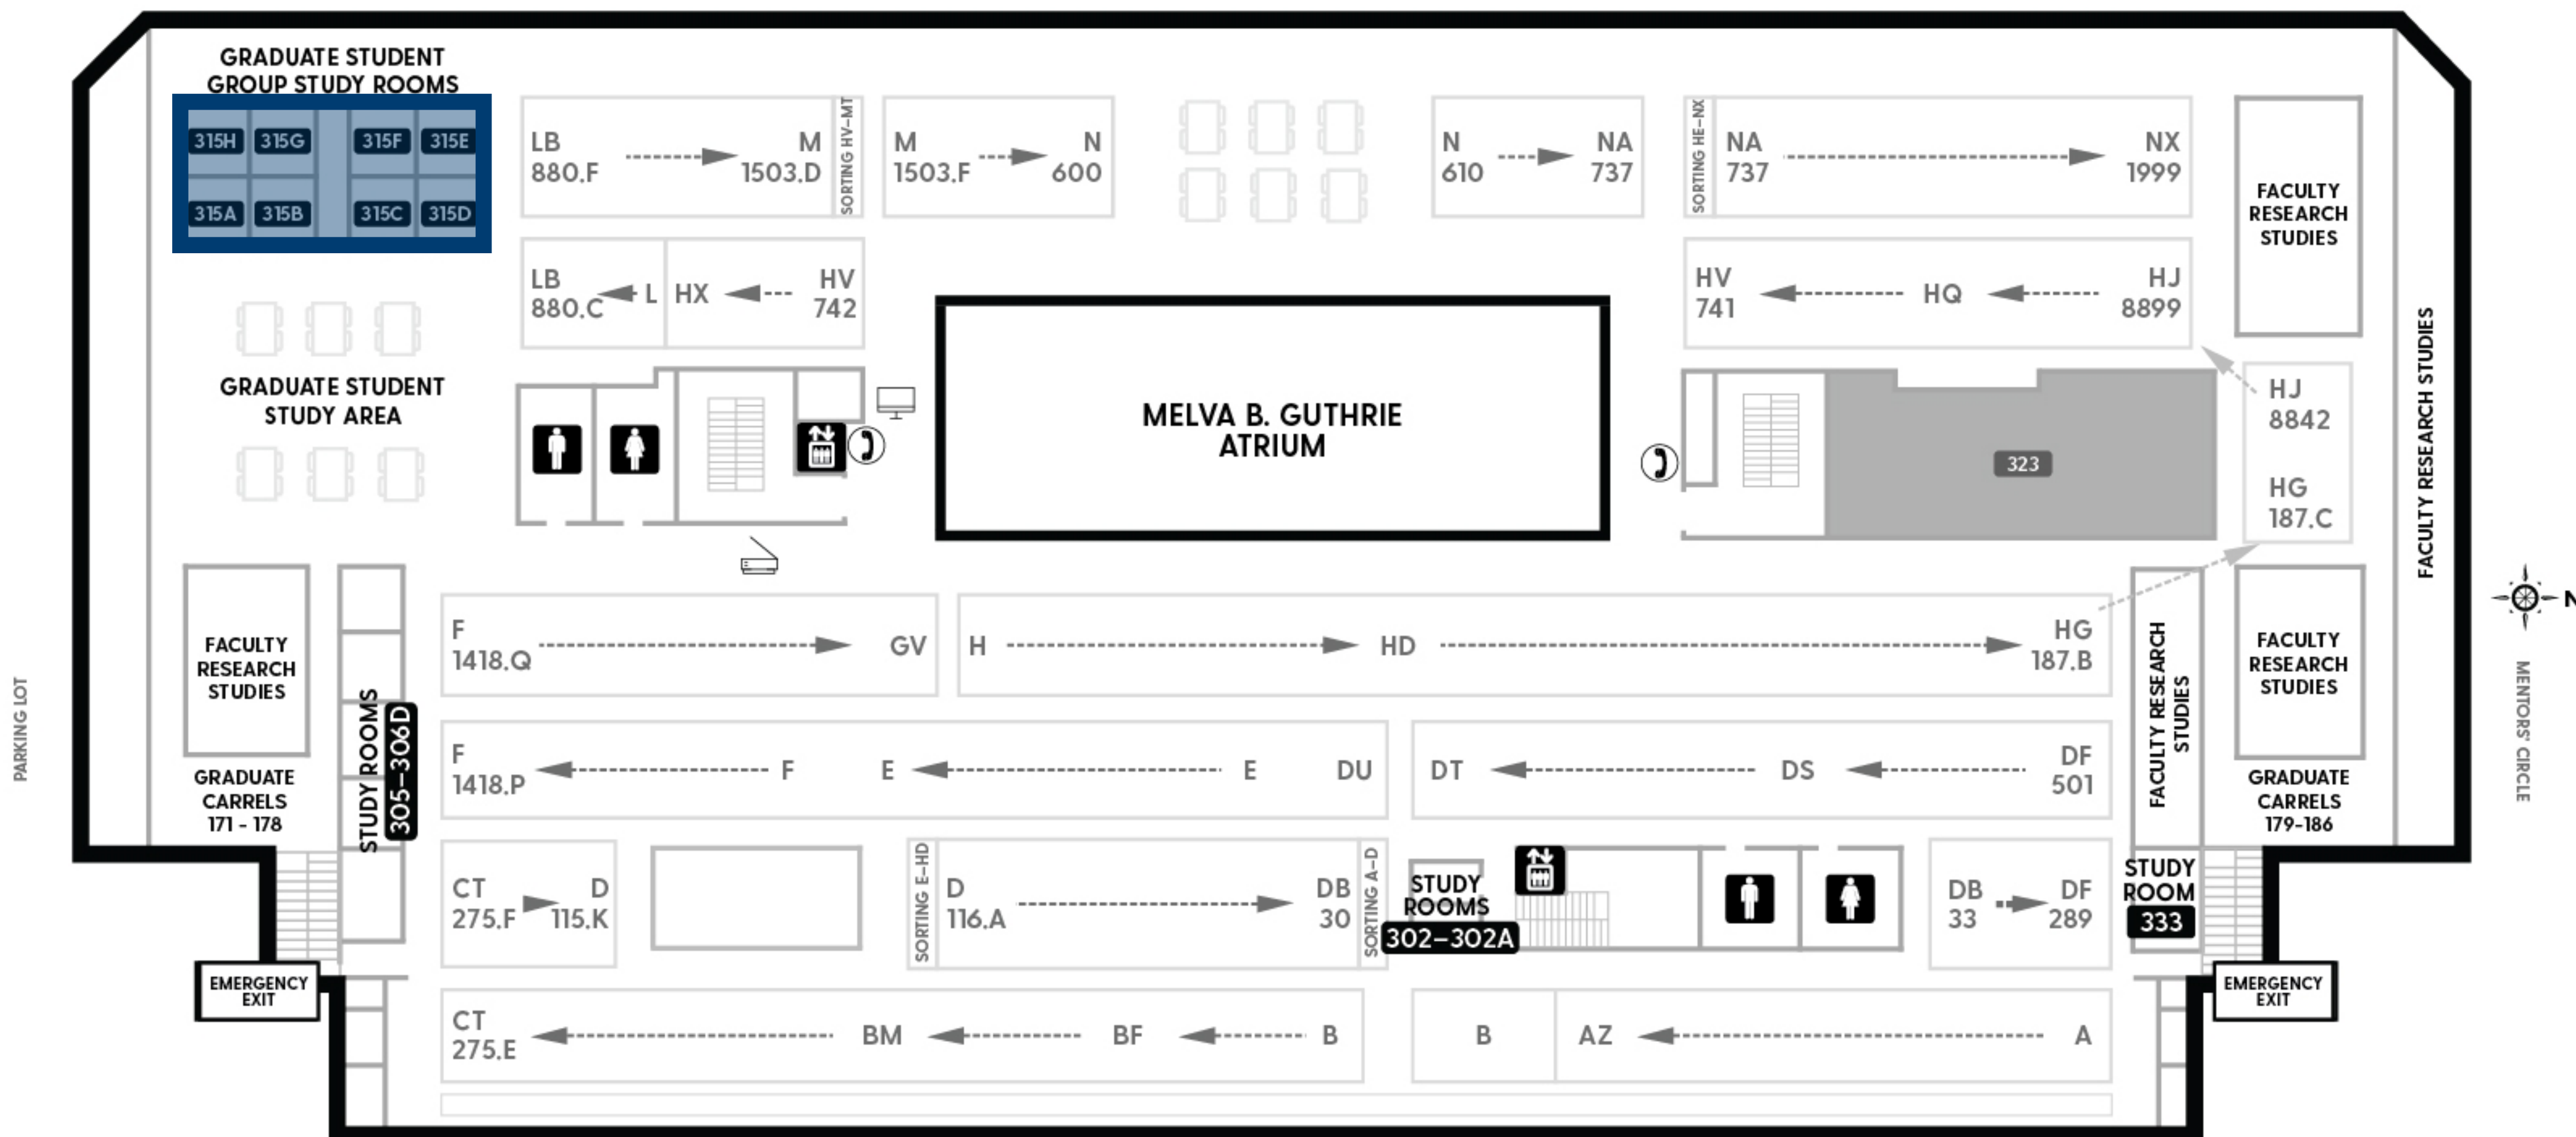

SOUTH COLLEGE AVENUE

Service Desk	Printers
Elevator	Scanner
Restrooms	Computer(s)
FLEX/Copy Card Machine	Table/Desk
Quiet Area	Stairs
Food/Vending	Automated External Defibrillator (AED)
Staff Area	Baby Changing Station
Emergency Phone	