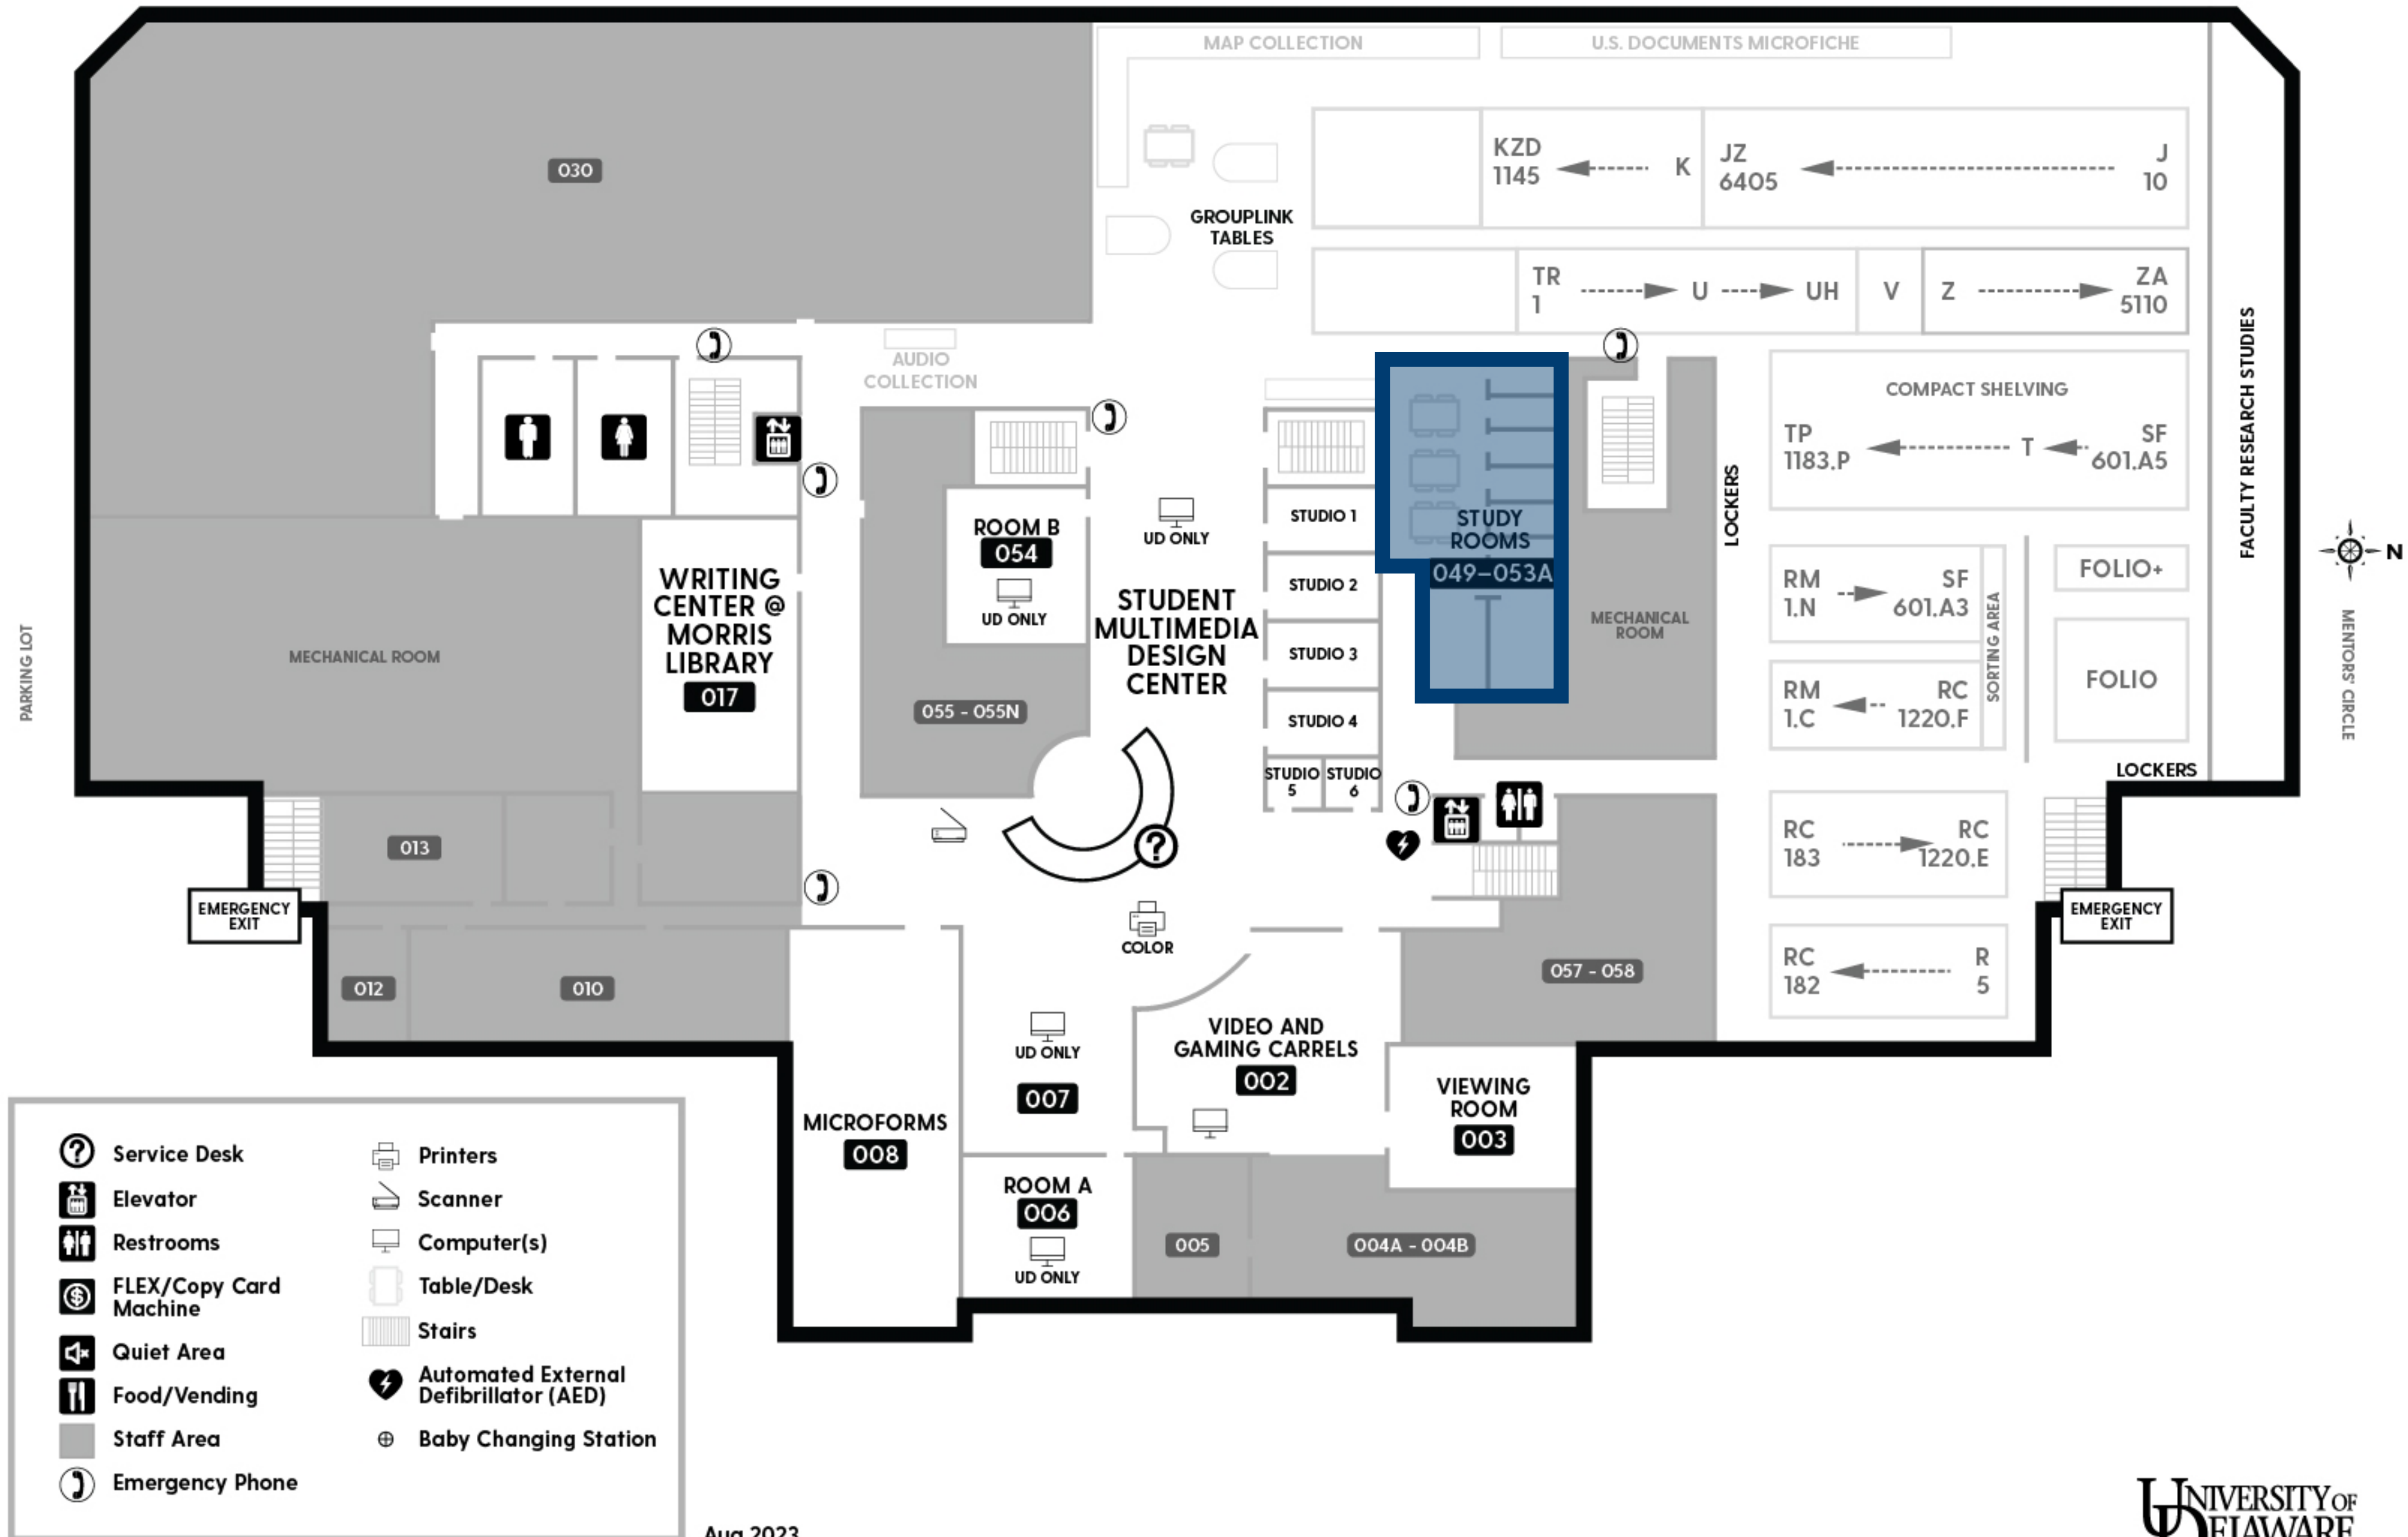

LOWER LEVEL - STUDY ROOM

HUGH M. MORRIS LIBRARY UNIVERSITY OF DELAWARE library.udel.edu • 302-831-2965

LOWER LEVEL HIGHLIGHTS
 Call Numbers J-K, R-Z, Folio
 Writing Center @ Morris Library
 Student Multimedia Design Center
 Video and Gaming Carrels
 Viewing Room

SOUTH COLLEGE AVENUE

Aug 2023