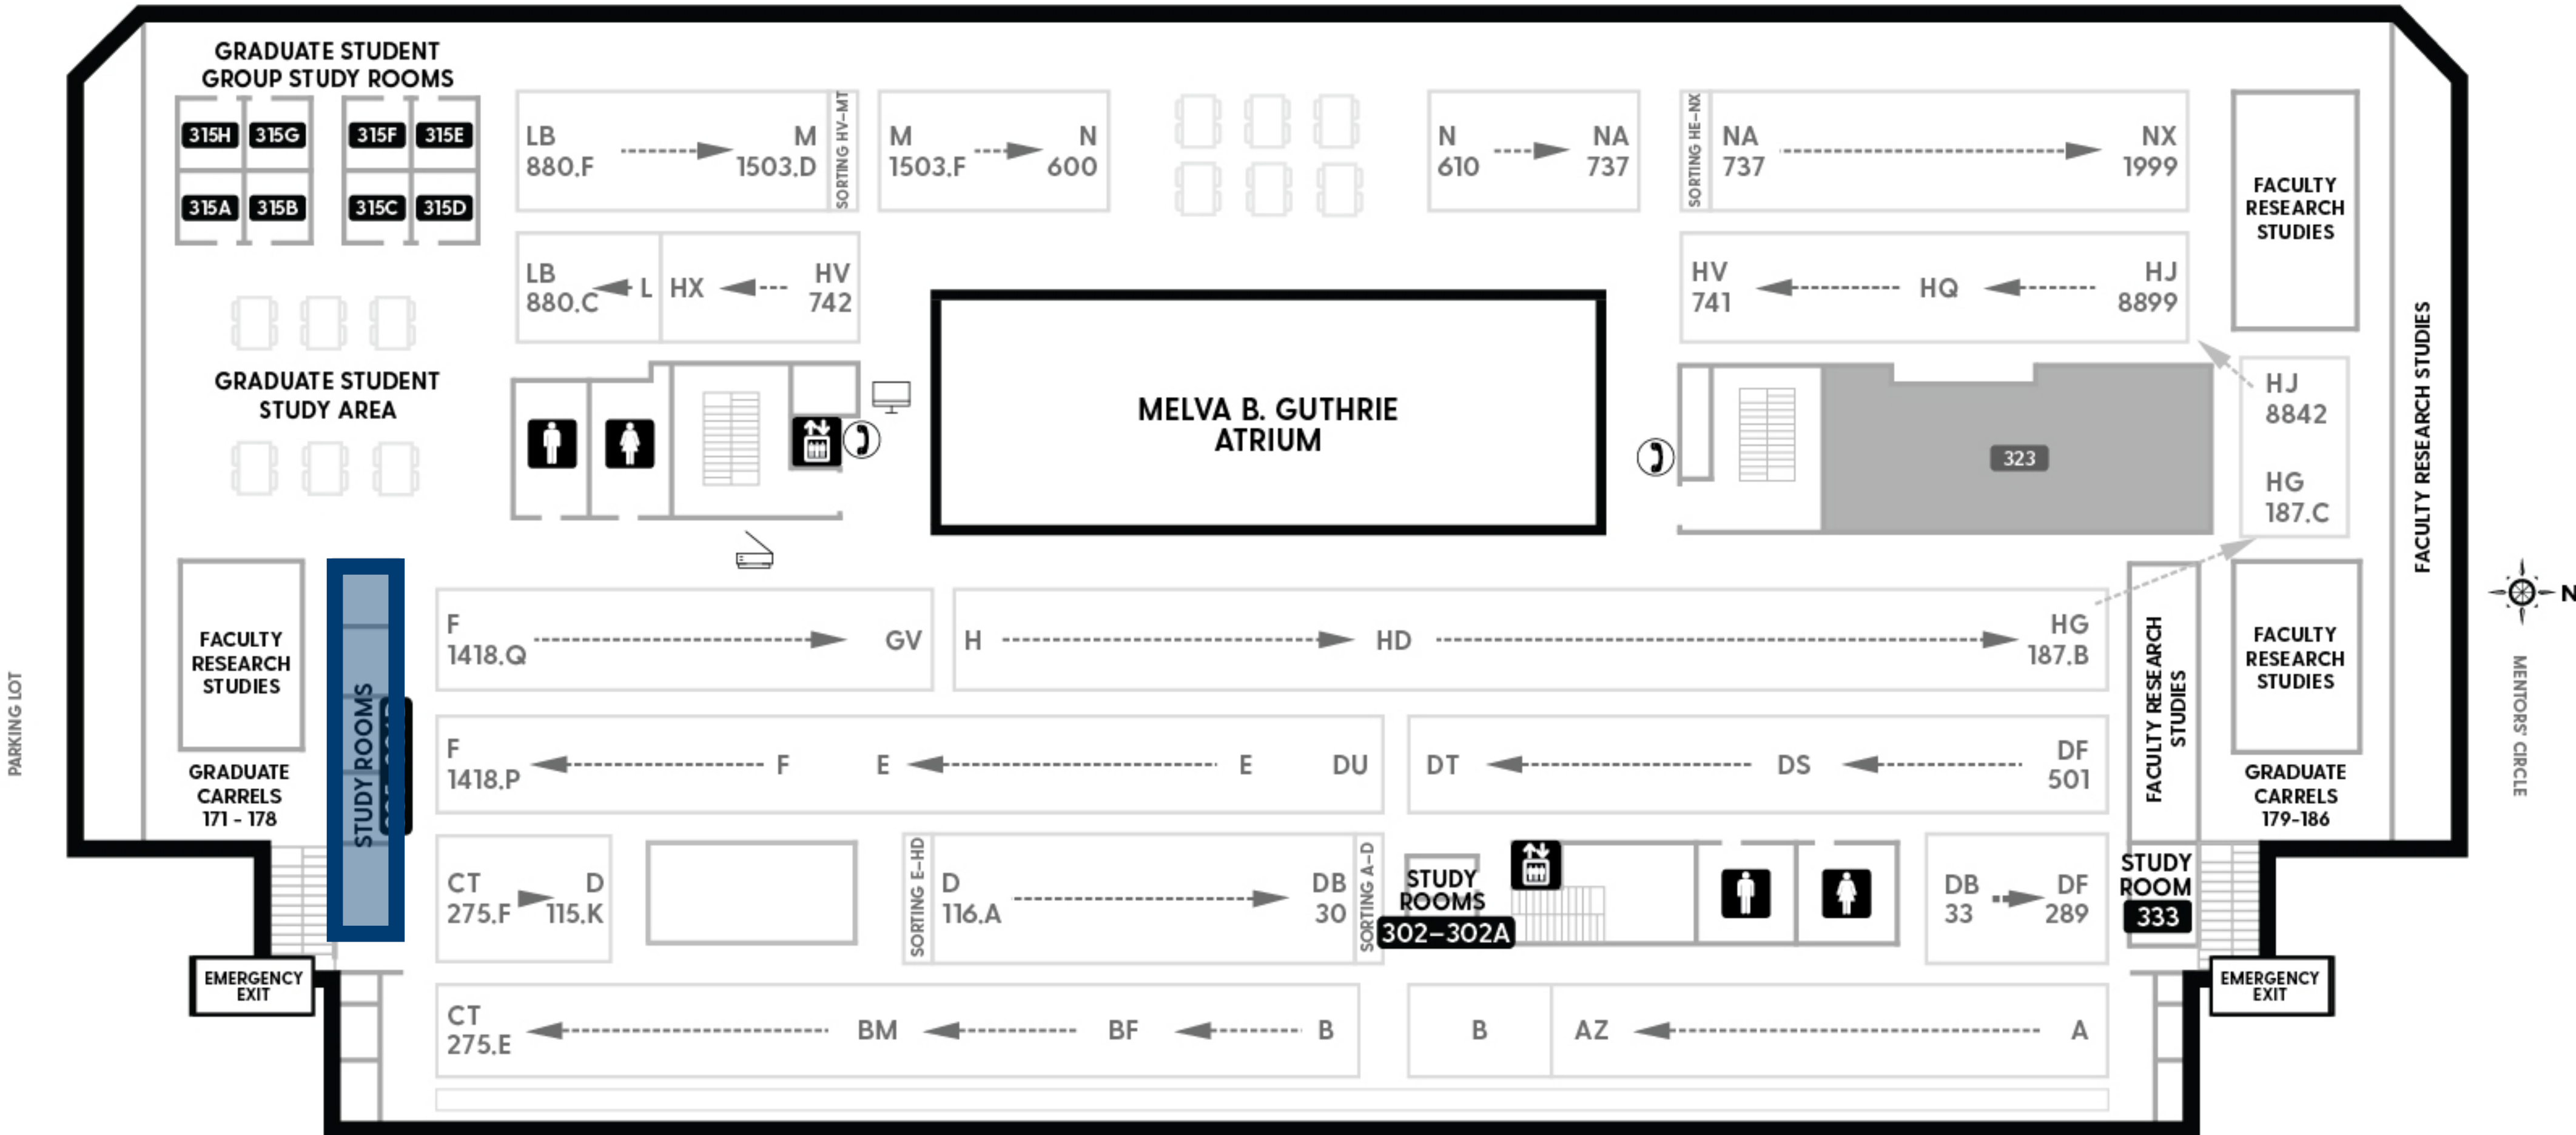

THIRD FLOOR - STUDY ROOMS 305-306D

HUGH M. MORRIS LIBRARY UNIVERSITY OF DELAWARE library.udel.edu • 302-831-2965

THIRD FLOOR HIGHLIGHTS
Call Numbers A-H, L-N
Graduate Student Study Area

SOUTH COLLEGE AVENUE

Service Desk	Printers
Elevator	Scanner
Restrooms	Computer(s)
FLEX/Copy Card Machine	Table/Desk
Quiet Area	Stairs
Food/Vending	Automated External Defibrillator (AED)
Staff Area	Baby Changing Station
Emergency Phone	