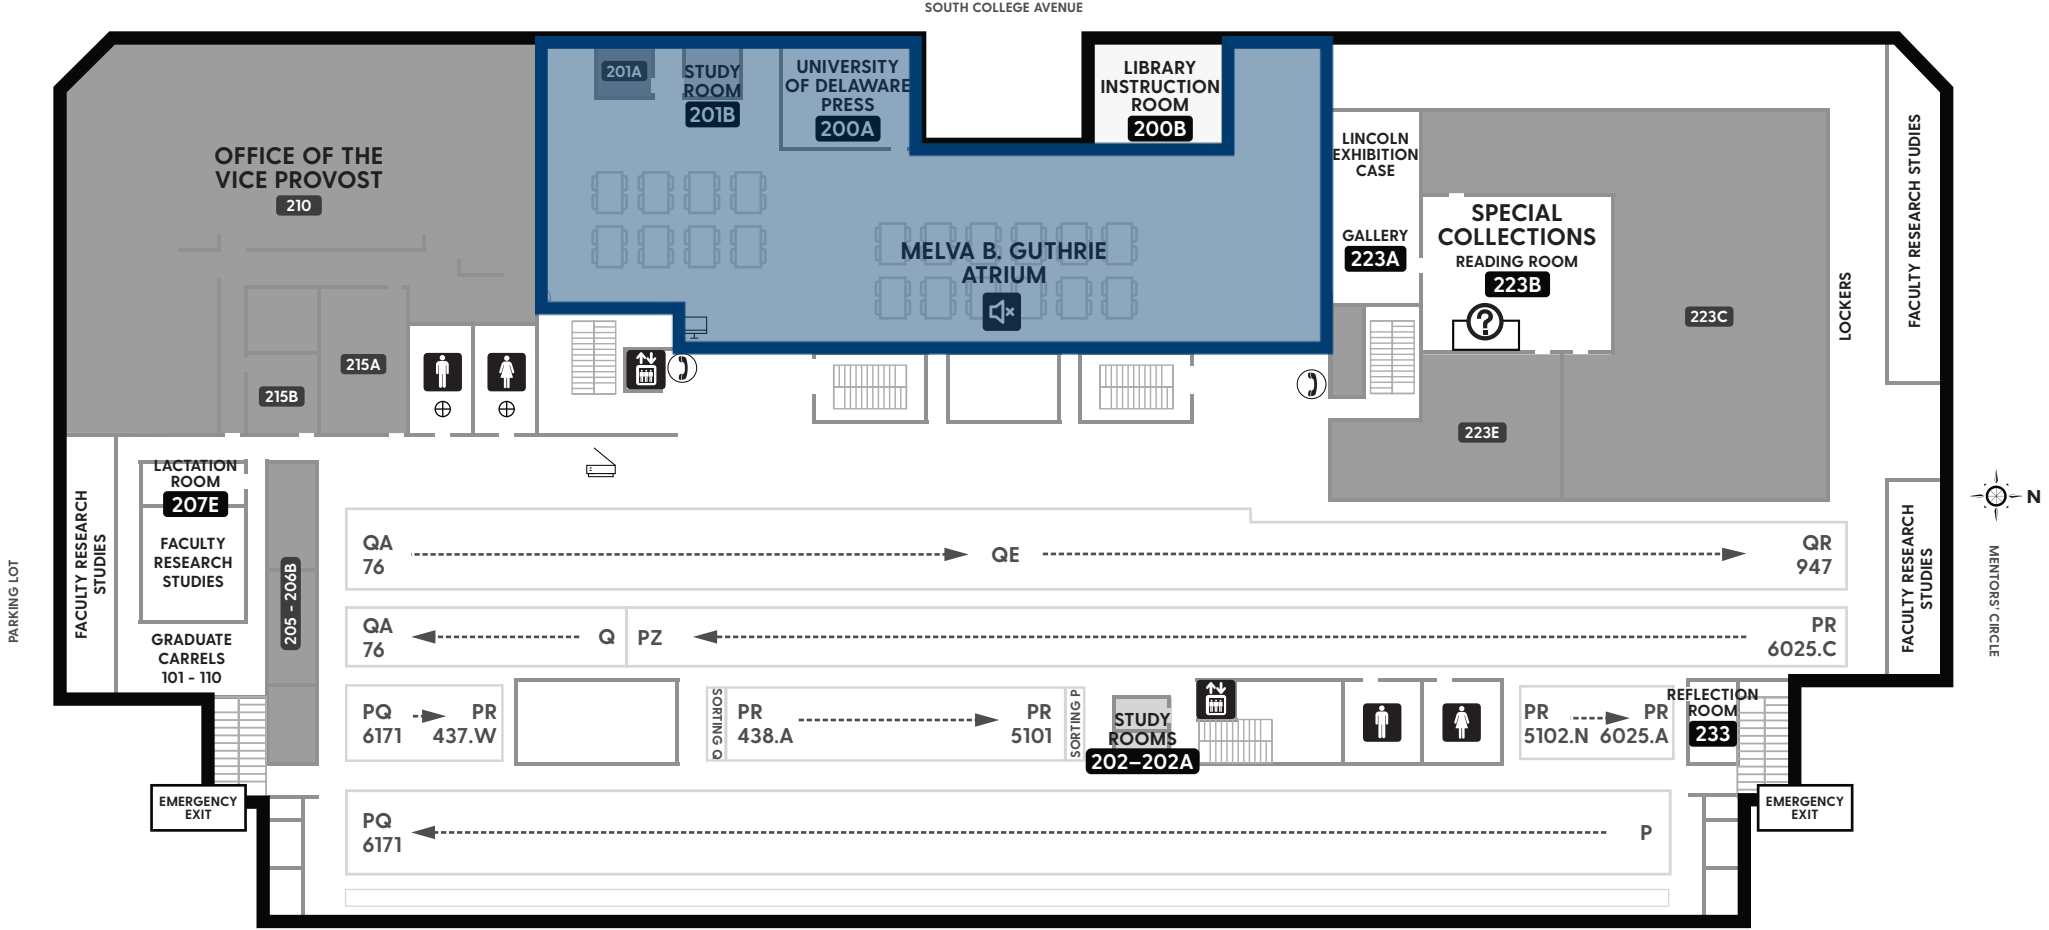

- Call Numbers P-Q
- Office of the Vice Provost
- Reflection Room
- Special Collections
- University of Delaware Press

	Service Desk		Printers
	Elevator		Scanner
	Restrooms		Computer(s)
	FLEX/Copy Card Machine		Table/Desk
	Quiet Area		Stairs
	Food/Vending		Automated External Defibrillator (AED)
	Staff Area		Baby Changing Station
	Study Rooms		Emergency Phone
	Instruction Room		