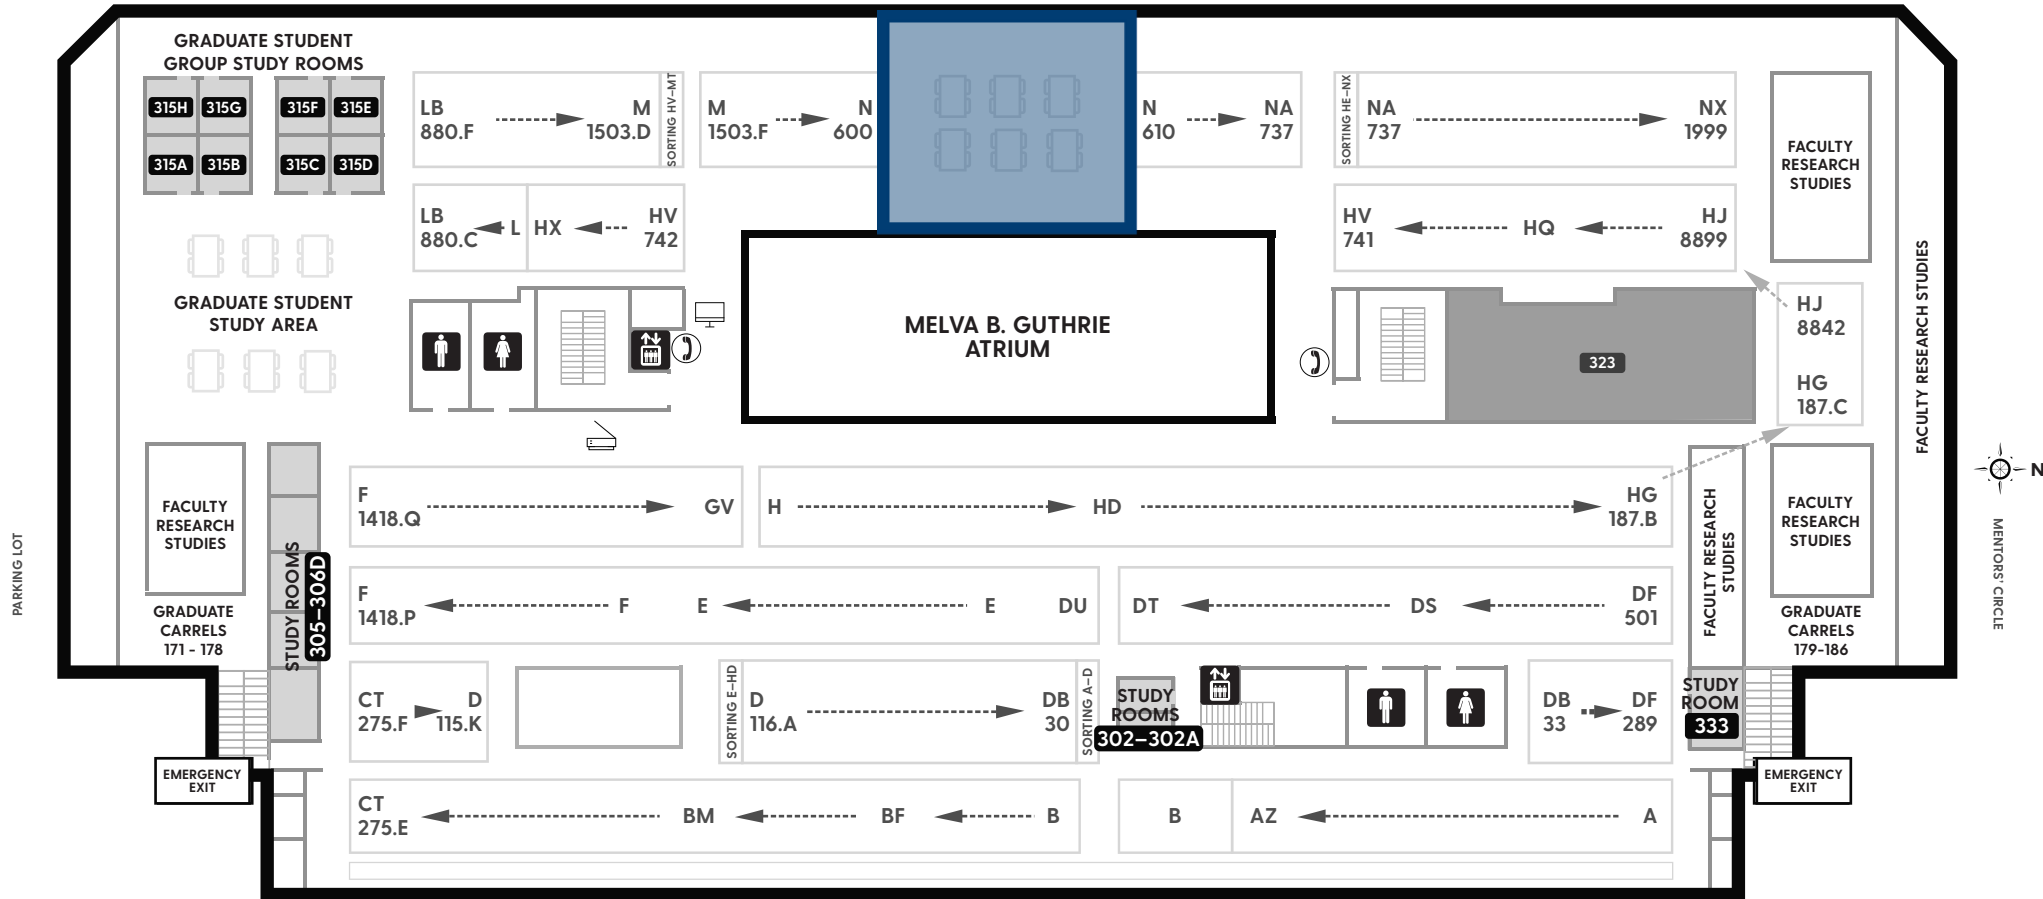

SOUTH COLLEGE AVENUE

PARKING LOT

	Service Desk		Printers
	Elevator		Scanner
	Restrooms		Computer(s)
	FLEX/Copy Card Machine		Table/Desk
	Quiet Area		Stairs
	Food/Vending		Automated External Defibrillator (AED)
	Staff Area		Baby Changing Station
	Study Rooms		Emergency Phone
	Instruction Room		