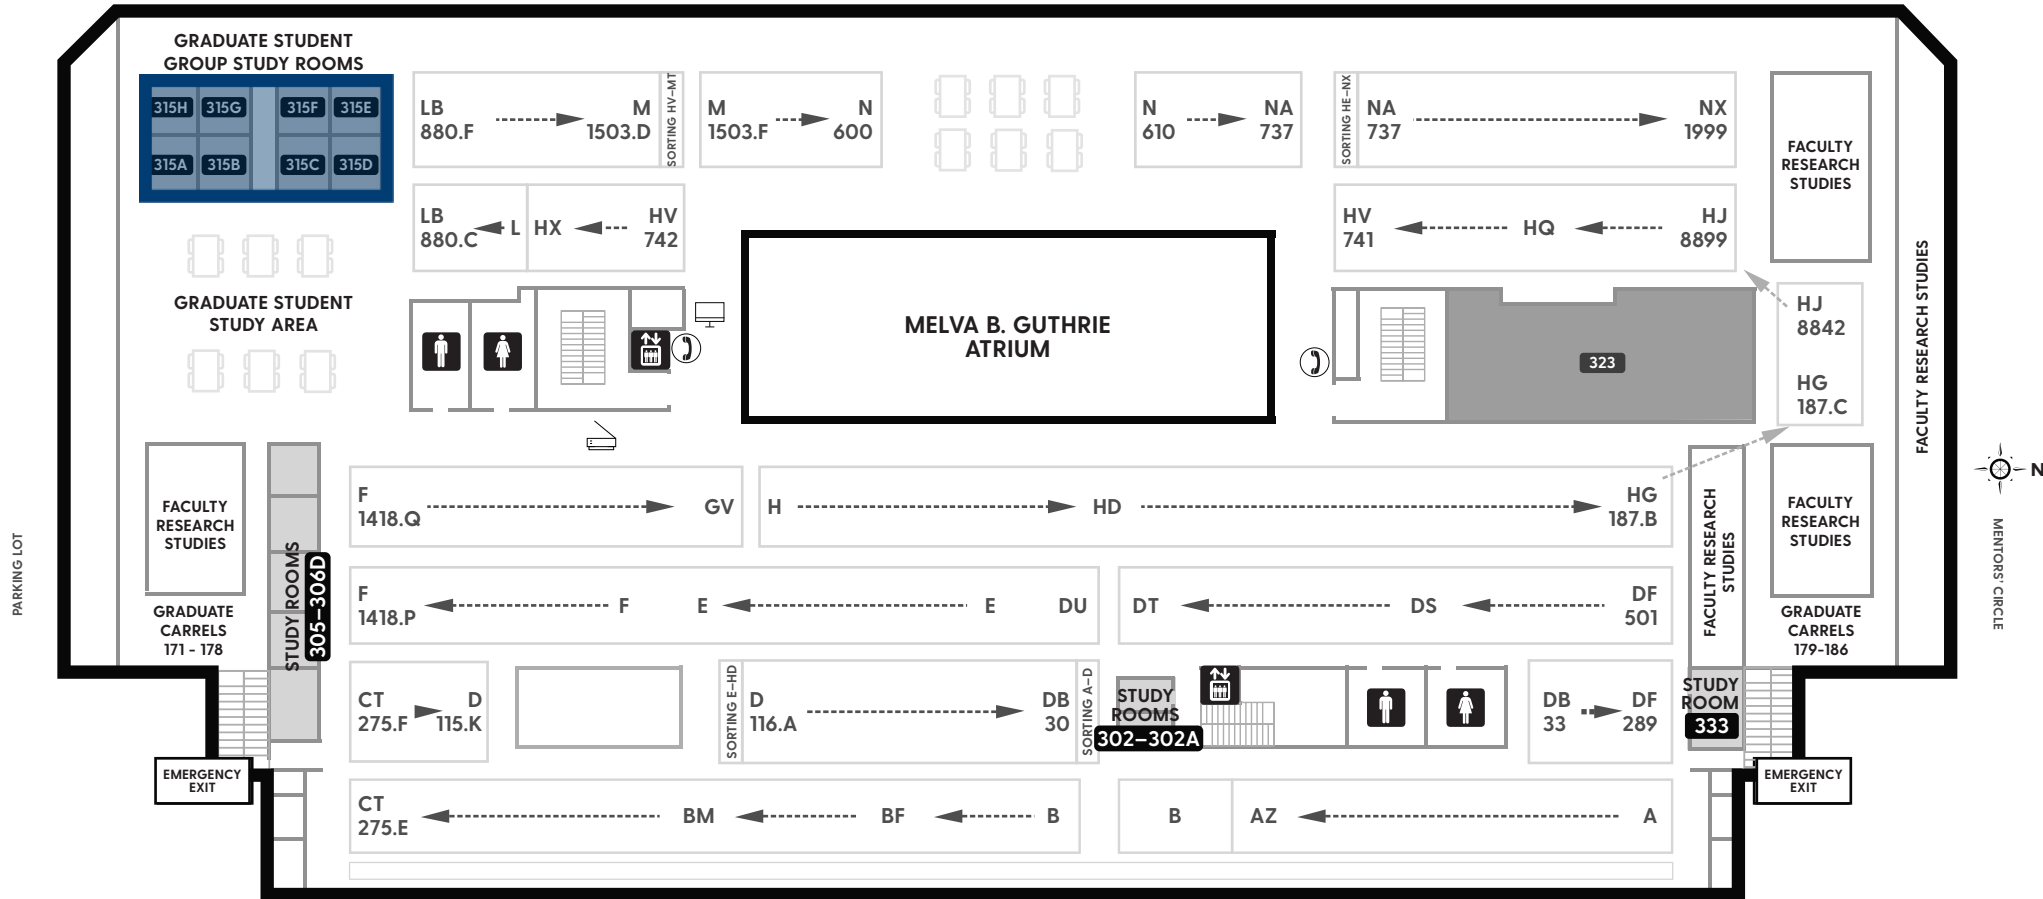

SOUTH COLLEGE AVENUE

PARKING LOT

	Service Desk		Printers
	Elevator		Scanner
	Restrooms		Computer(s)
	FLEX/Copy Card Machine		Table/Desk
	Quiet Area		Stairs
	Food/Vending		Automated External Defibrillator (AED)
	Staff Area		Baby Changing Station
	Study Rooms		Emergency Phone
	Instruction Room		