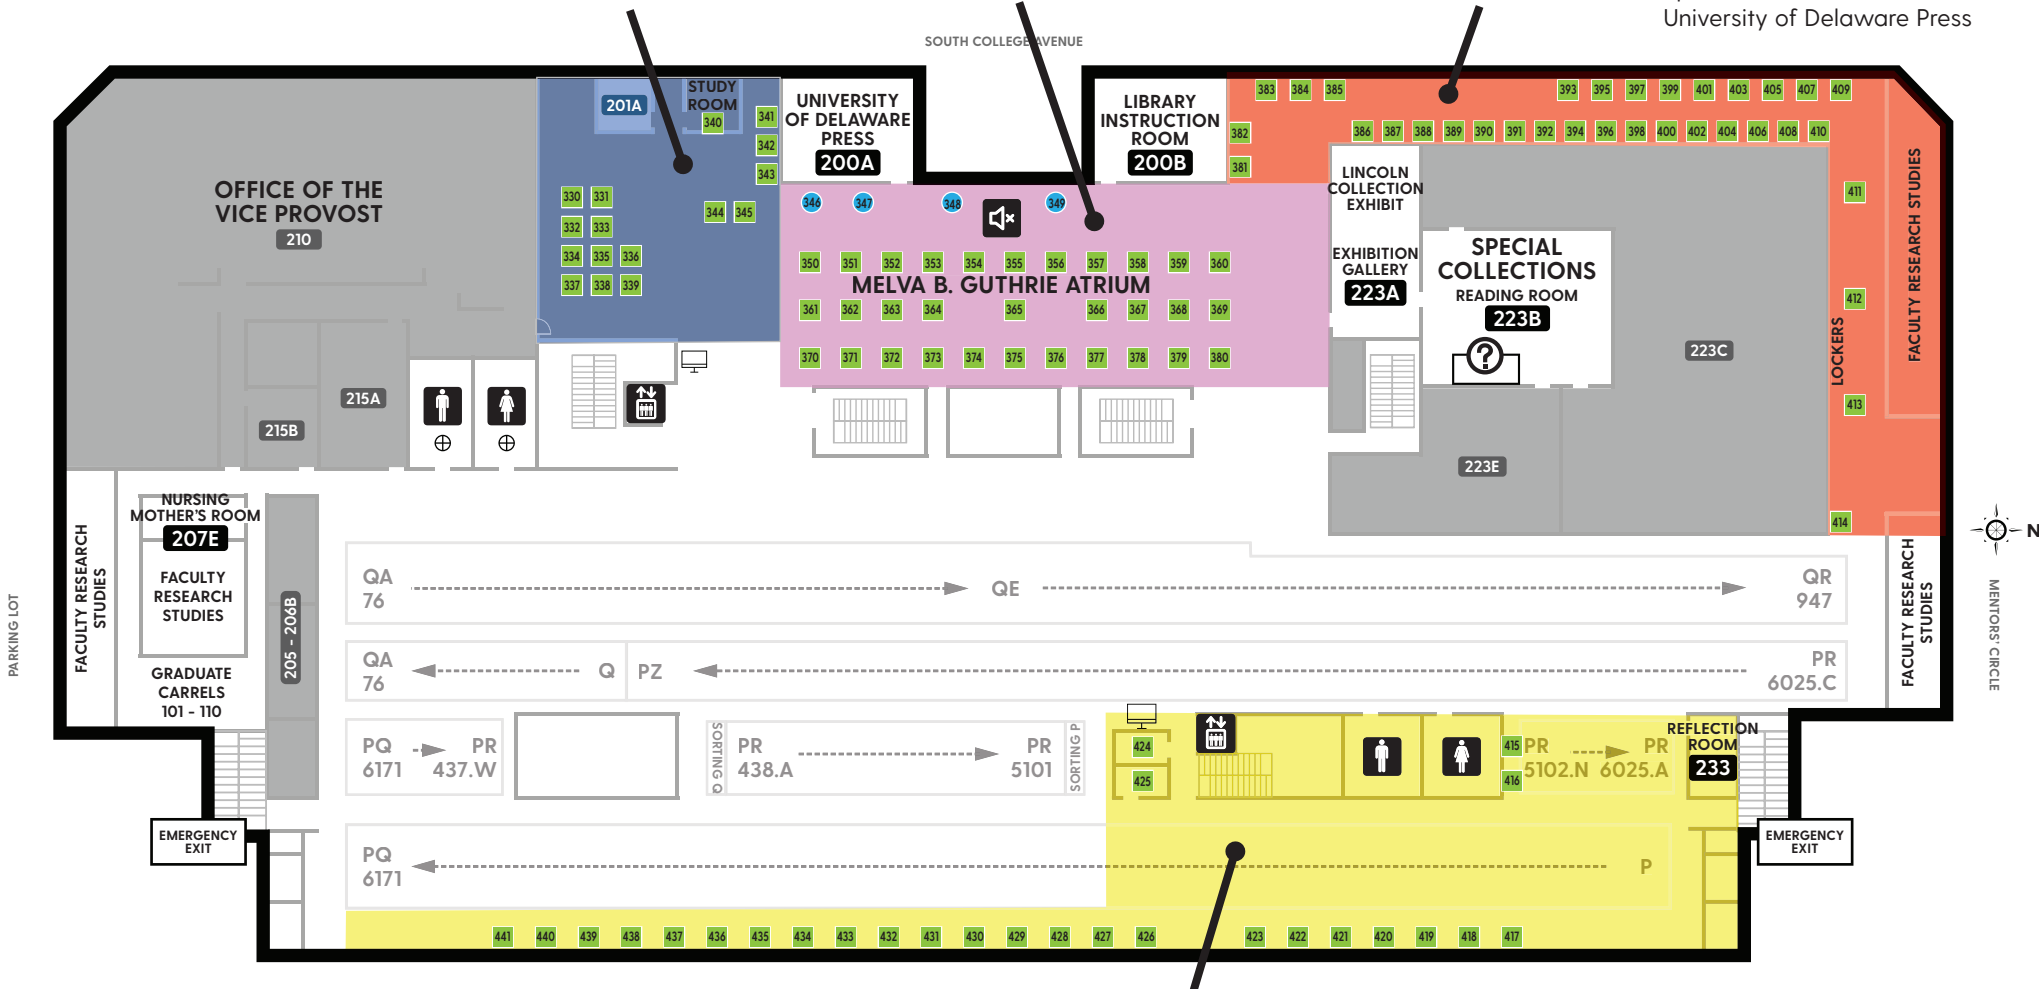

SEATS #001 - #008

SMDC

SEATS #032 - #079

	Service Desk		Scanner
	Elevator		Computer(s)
	Restrooms		Stairs
	Change Machine		Automated External Defibrillator (AED)
	FLEX/Copy Card Machine		Baby Changing Station
	Quiet Area		Table/Desk Seat
	Food/Vending		Soft Seat
	Staff Area		Seat with Computer

Reference Room

SEATS #170 - #208

FIRST FLOOR HIGHLIGHTS

- Circulation and Reserve
- Graduate Student Research Room
- Interlibrary Loan
- Browsing / Periodicals / Reference
- Reference Desk

Aug 2020

SECOND FLOOR

	Service Desk		Scanner
	Elevator		Computer(s)
	Restrooms		Stairs
	Change Machine		Automated External Defibrillator (AED)
	FLEX/Copy Card Machine		Baby Changing Station
	Quiet Area		Table/Desk Seat
	Food/Vending		Soft Seat
	Staff Area		Seat with Computer

SEATS #501 - #534

Third Floor Study

SEATS #535 - #549

Third Floor South Green

SEATS #550 - #584

- | | |
|------------------------|--|
| Service Desk | Scanner |
| Elevator | Computer(s) |
| Restrooms | Stairs |
| Change Machine | Automated External Defibrillator (AED) |
| FLEX/Copy Card Machine | Baby Changing Station |
| Quiet Area | Table/Desk Seat |
| Food/Vending | Soft Seat |
| Staff Area | Seat with Computer |