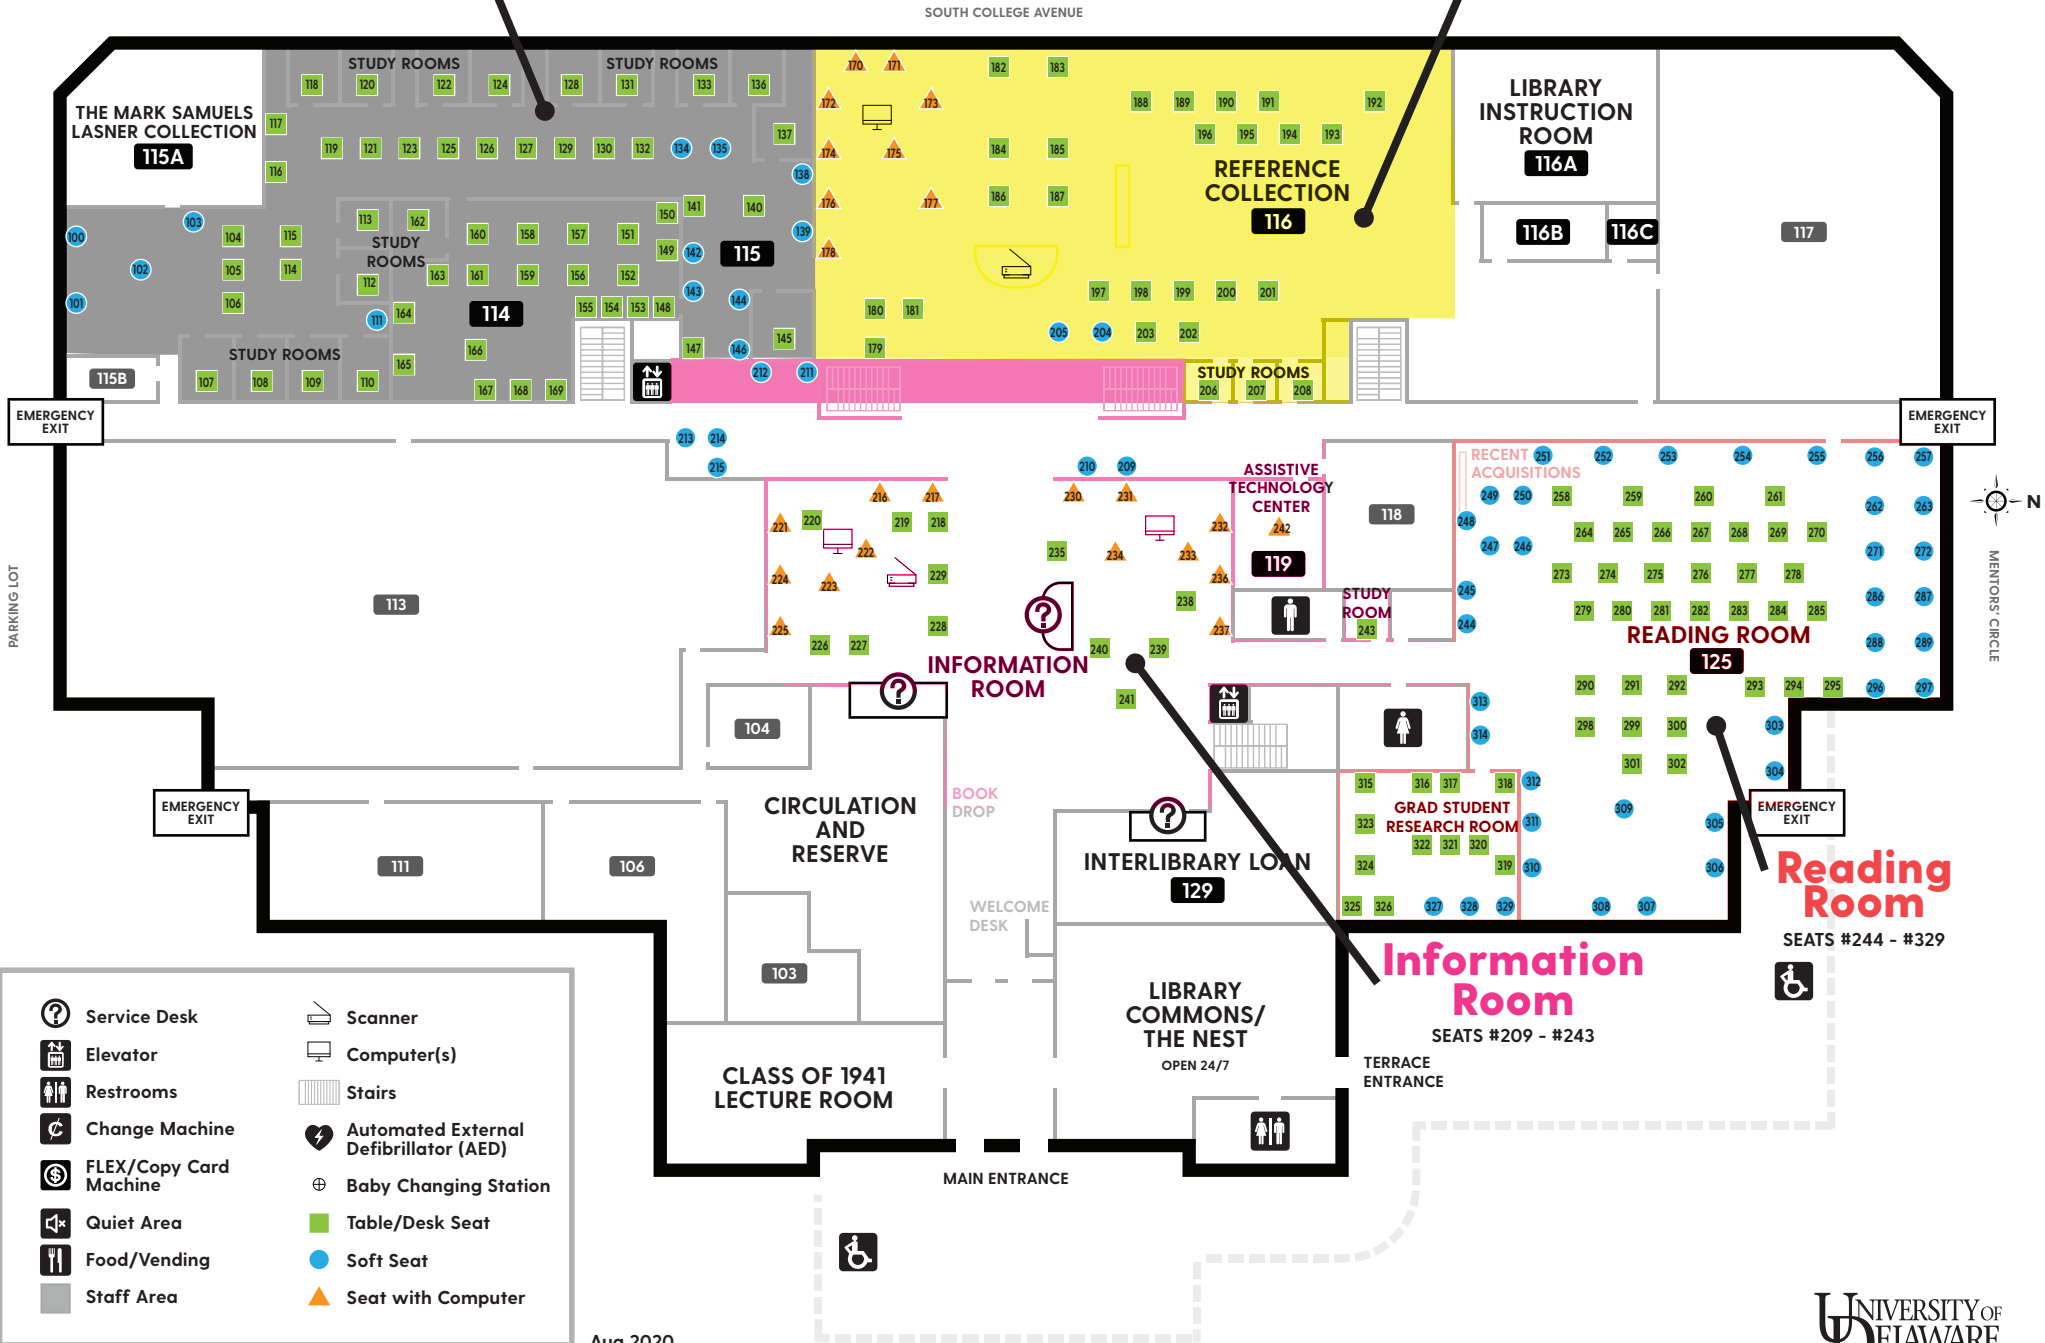

SEATS #001 - #008

SMDC

SEATS #032 - #079

PARKING LOT

	Service Desk		Scanner
	Elevator		Computer(s)
	Restrooms		Stairs
	Change Machine		Automated External Defibrillator (AED)
	FLEX/Copy Card Machine		Baby Changing Station
	Quiet Area		Table/Desk Seat
	Food/Vending		Soft Seat
	Staff Area		Seat with Computer

Aug 2020

Lower Level Study

SEATS #080 - #099

FIRST FLOOR

First Floor Study

SEATS #100 - #169

HUGH M. MORRIS LIBRARY

UNIVERSITY OF DELAWARE
library.udel.edu • 302-831-2965

Reference Room

SEATS #170 - #208

FIRST FLOOR HIGHLIGHTS

- Circulation and Reserve
- Graduate Student Research Room
- Interlibrary Loan
- Browsing / Periodicals / Reference
- Reference Desk

Aug 2020

SECOND FLOOR

Third Floor Study

SEATS #535 - #549

Third Floor South Green

SEATS #550 - #584

Service Desk	Scanner
Elevator	Computer(s)
Restrooms	Stairs
Change Machine	Automated External Defibrillator (AED)
FLEX/Copy Card Machine	Baby Changing Station
Quiet Area	Table/Desk Seat
Food/Vending	Soft Seat
Staff Area	Seat with Computer