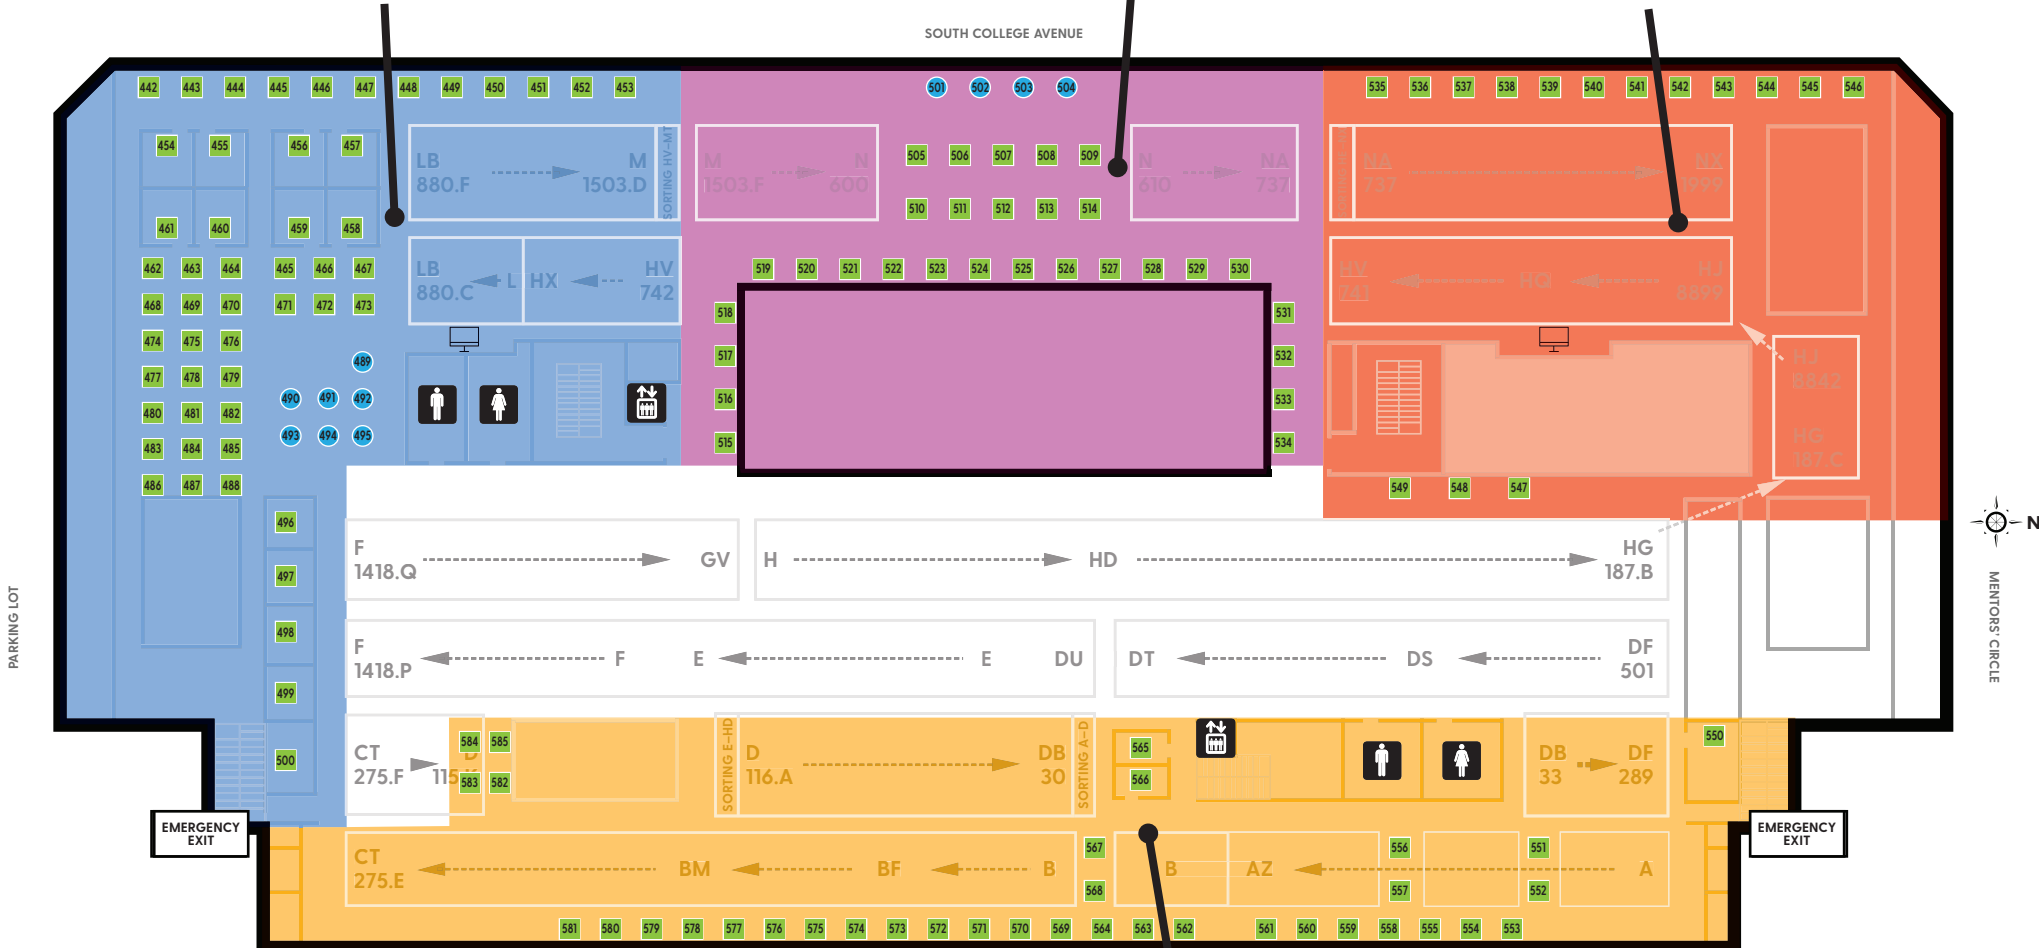

SEATS #001 - #008

SMDC

SEATS #032 - #079

	Service Desk		Scanner
	Elevator		Computer(s)
	Restrooms		Stairs
	Change Machine		Automated External Defibrillator (AED)
	FLEX/Copy Card Machine		Baby Changing Station
	Quiet Area		Table/Desk Seat
	Food/Vending		Soft Seat
	Staff Area		Seat with Computer

	Service Desk		Scanner
	Elevator		Computer(s)
	Restrooms		Stairs
	Change Machine		Automated External Defibrillator (AED)
	FLEX/Copy Card Machine		Baby Changing Station
	Quiet Area		Table/Desk Seat
	Food/Vending		Soft Seat
	Staff Area		Seat with Computer

Second Floor South Green

SEATS #415 - #441

Aug 2020

THIRD FLOOR

THIRD FLOOR HIGHLIGHTS
 Call Numbers A-H, L-N
 Graduate Student Study Area

Graduate Study

SEATS #442 - #500

Third Floor Atrium

SEATS #501 - #534

Third Floor Study

SEATS #535 - #549

Third Floor South Green

SEATS #550 - #584

- | | |
|------------------------|--|
| Service Desk | Scanner |
| Elevator | Computer(s) |
| Restrooms | Stairs |
| Change Machine | Automated External Defibrillator (AED) |
| FLEX/Copy Card Machine | Baby Changing Station |
| Quiet Area | Table/Desk Seat |
| Food/Vending | Soft Seat |
| Staff Area | Seat with Computer |