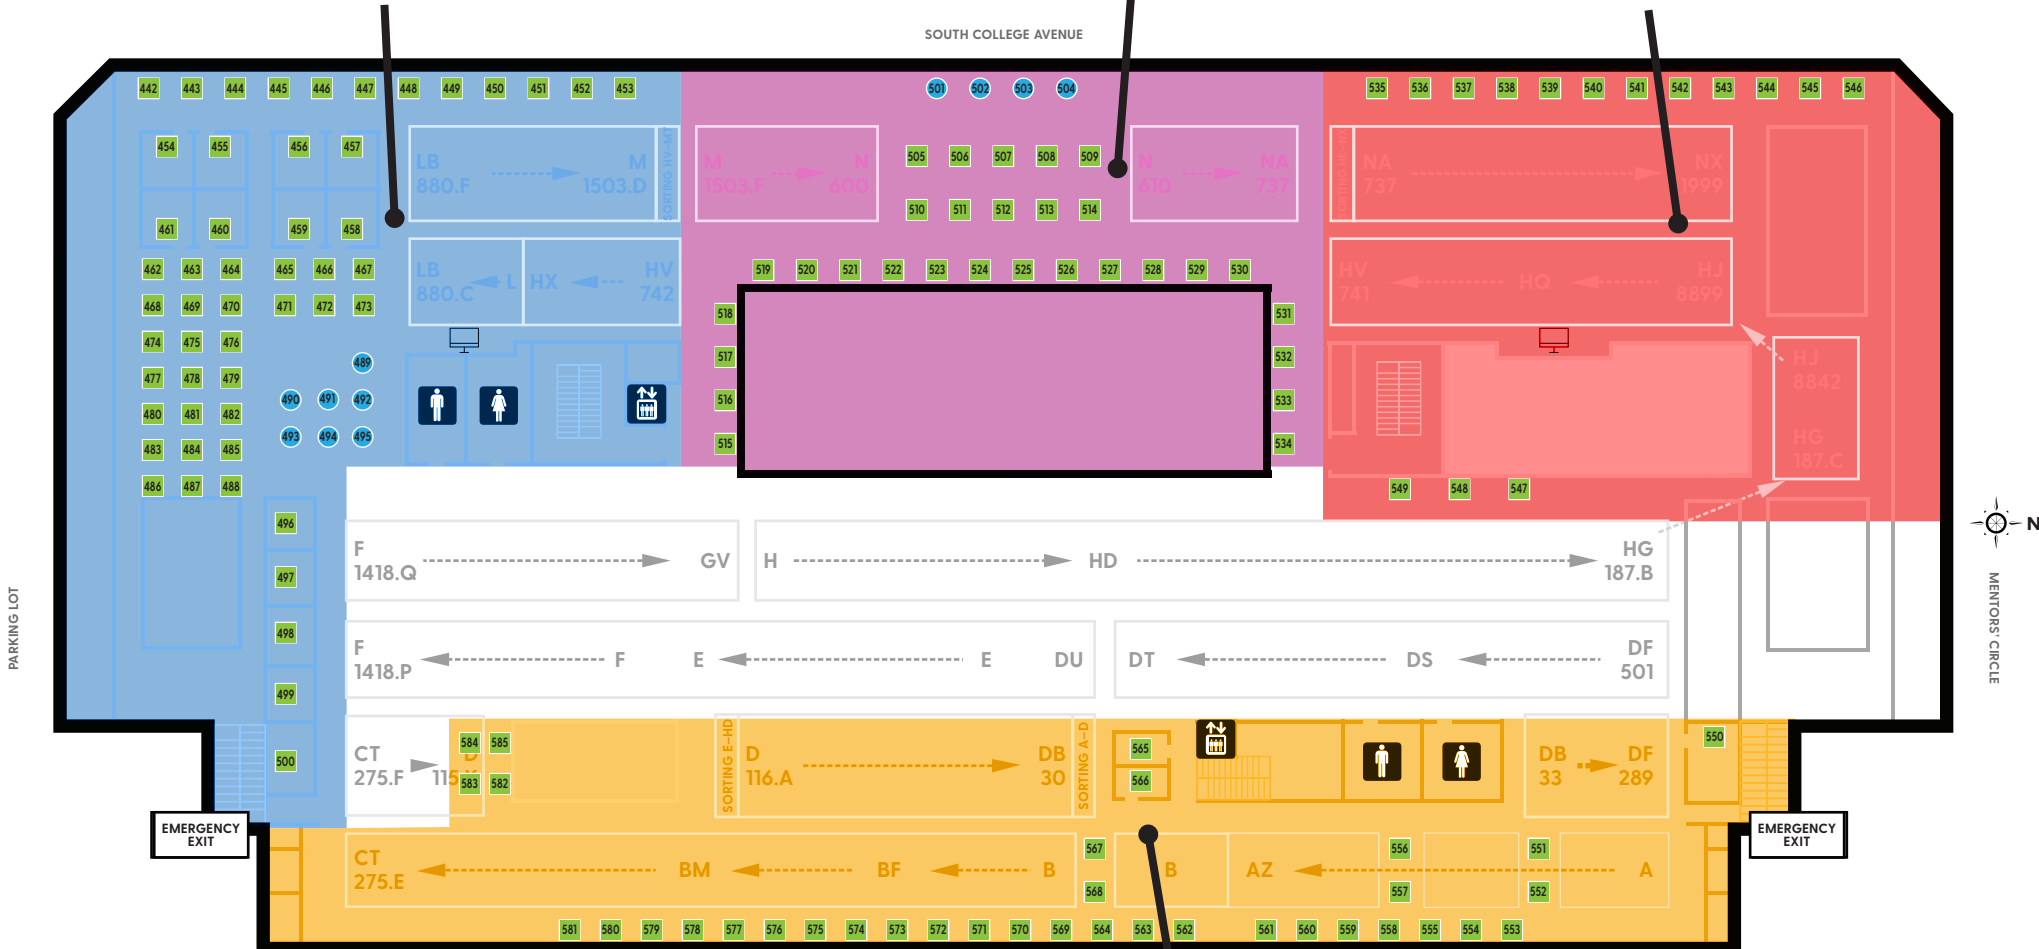

Second Floor South Green

SEATS #415 - #441

THIRD FLOOR

THIRD FLOOR HIGHLIGHTS
 Call Numbers A-H, L-N
 Graduate Student Study Area

Graduate Study

SEATS #442 - #500

Third Floor Atrium

SEATS #501 - #534

Third Floor Study

SEATS #535 - #549

Third Floor South Green

SEATS #550 - #584

Service Desk	Scanner
Elevator	Computer(s)
Restrooms	Stairs
Change Machine	Automated External Defibrillator (AED)
FLEX/Copy Card Machine	Baby Changing Station
Quiet Area	Table/Desk Seat
Food/Vending	Soft Seat
Staff Area	Seat with Computer