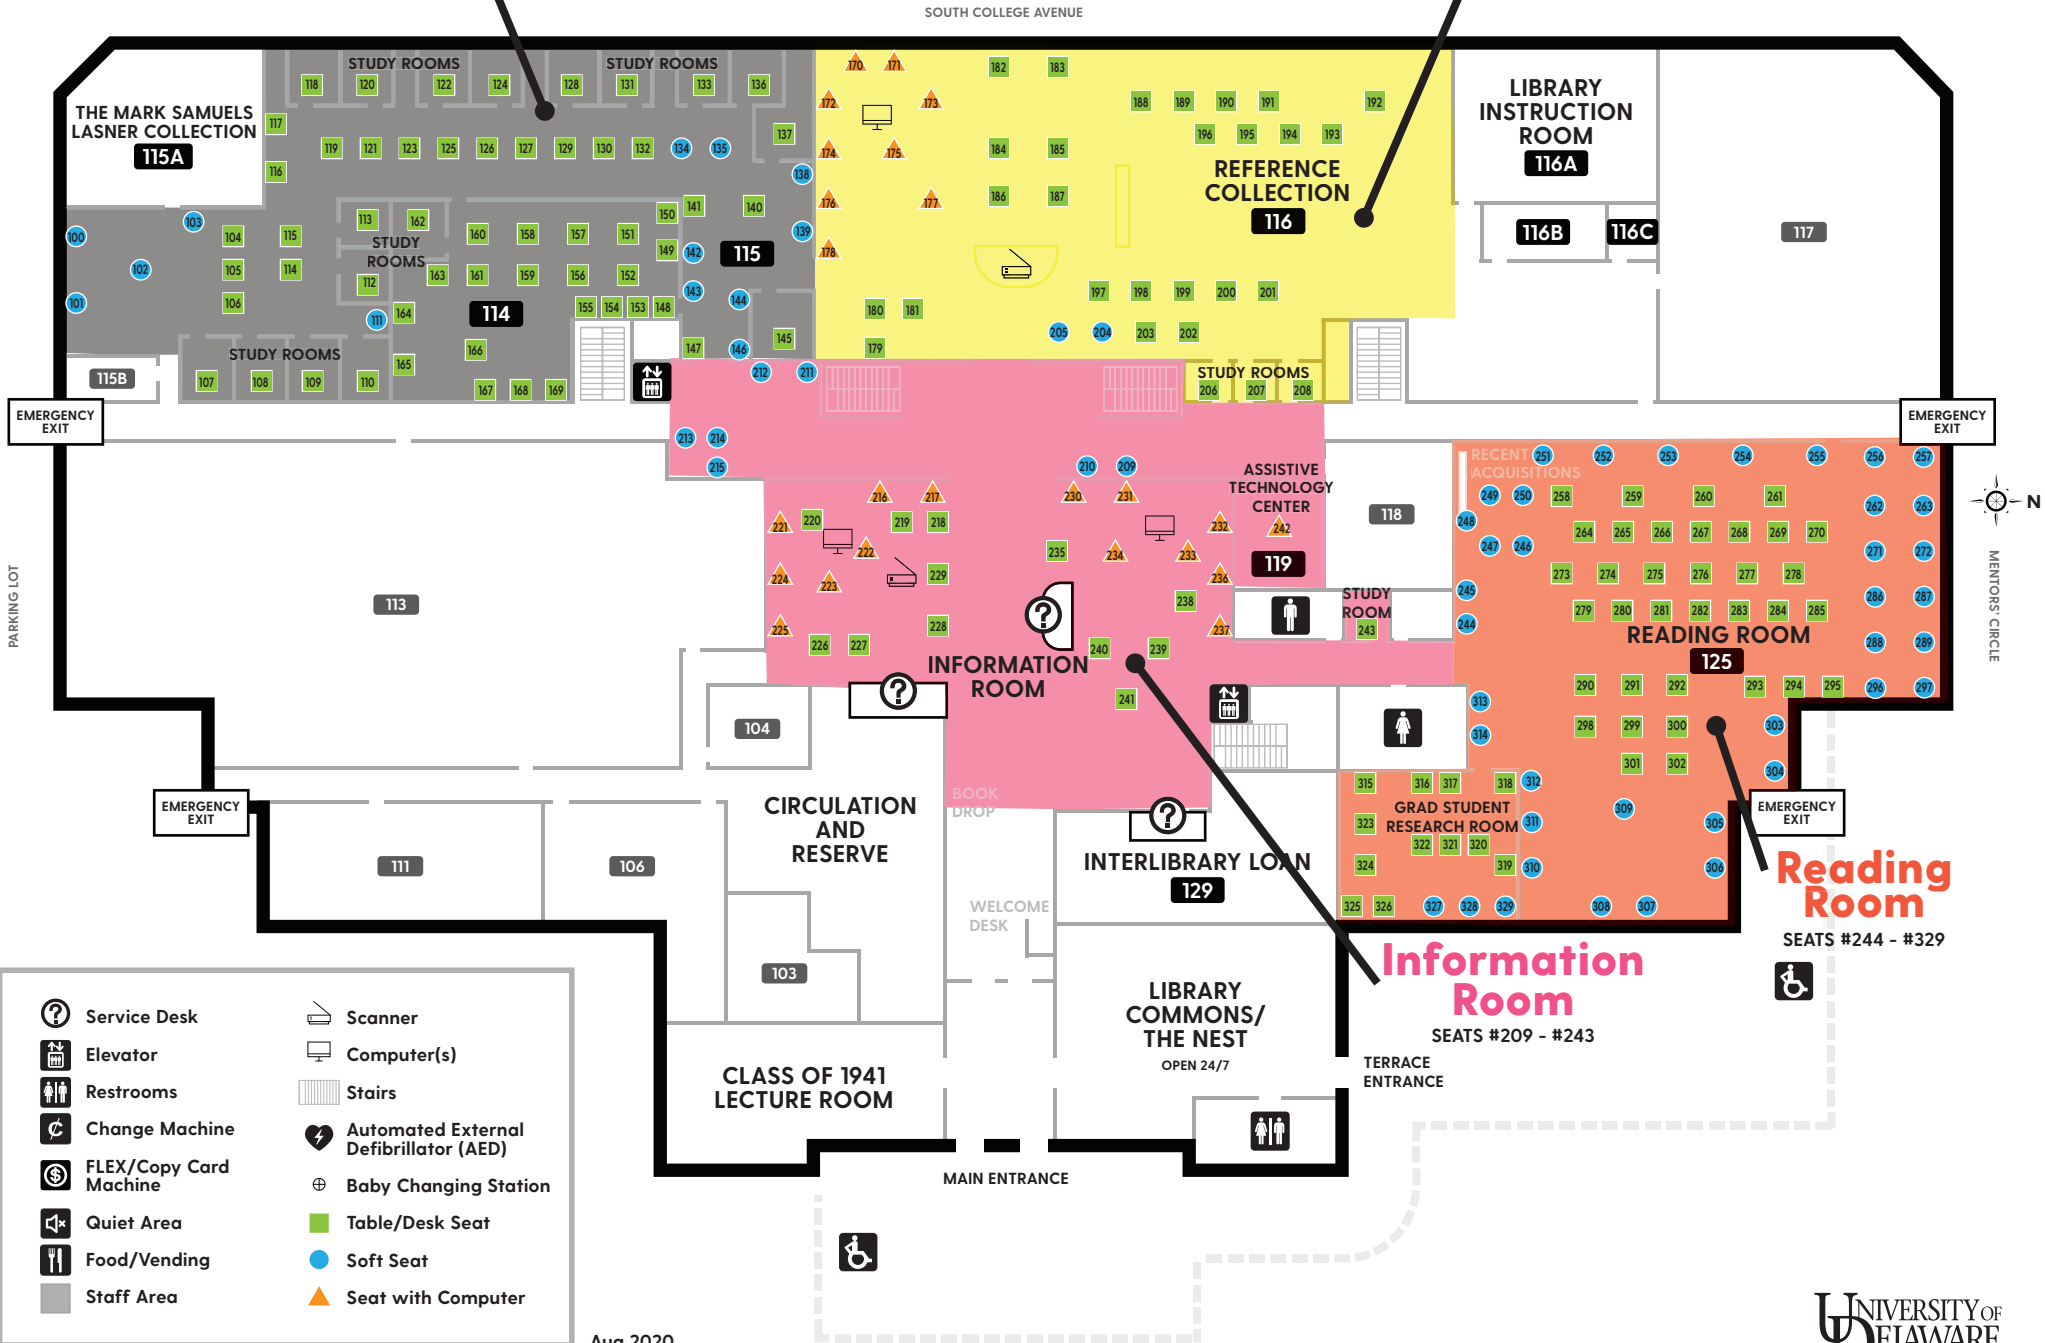

SEATS #001 - #008

SMDC

SEATS #032 - #079

	Service Desk		Scanner
	Elevator		Computer(s)
	Restrooms		Stairs
	Change Machine		Automated External Defibrillator (AED)
	FLEX/Copy Card Machine		Baby Changing Station
	Quiet Area		Table/Desk Seat
	Food/Vending		Soft Seat
	Staff Area		Seat with Computer

Aug 2020

Lower Level Study

SEATS #080 - #099

FIRST FLOOR

First Floor Study

SEATS #100 - #169

HUGH M. MORRIS LIBRARY

UNIVERSITY OF DELAWARE
library.udel.edu • 302-831-2965

Reference Room

SEATS #170 - #208

FIRST FLOOR HIGHLIGHTS

- Circulation and Reserve
- Graduate Student Research Room
- Interlibrary Loan
- Browsing / Periodicals / Reference
- Reference Desk

Aug 2020

SECOND FLOOR

	Service Desk		Scanner
	Elevator		Computer(s)
	Restrooms		Stairs
	Change Machine		Automated External Defibrillator (AED)
	FLEX/Copy Card Machine		Baby Changing Station
	Quiet Area		Table/Desk Seat
	Food/Vending		Soft Seat
	Staff Area		Seat with Computer