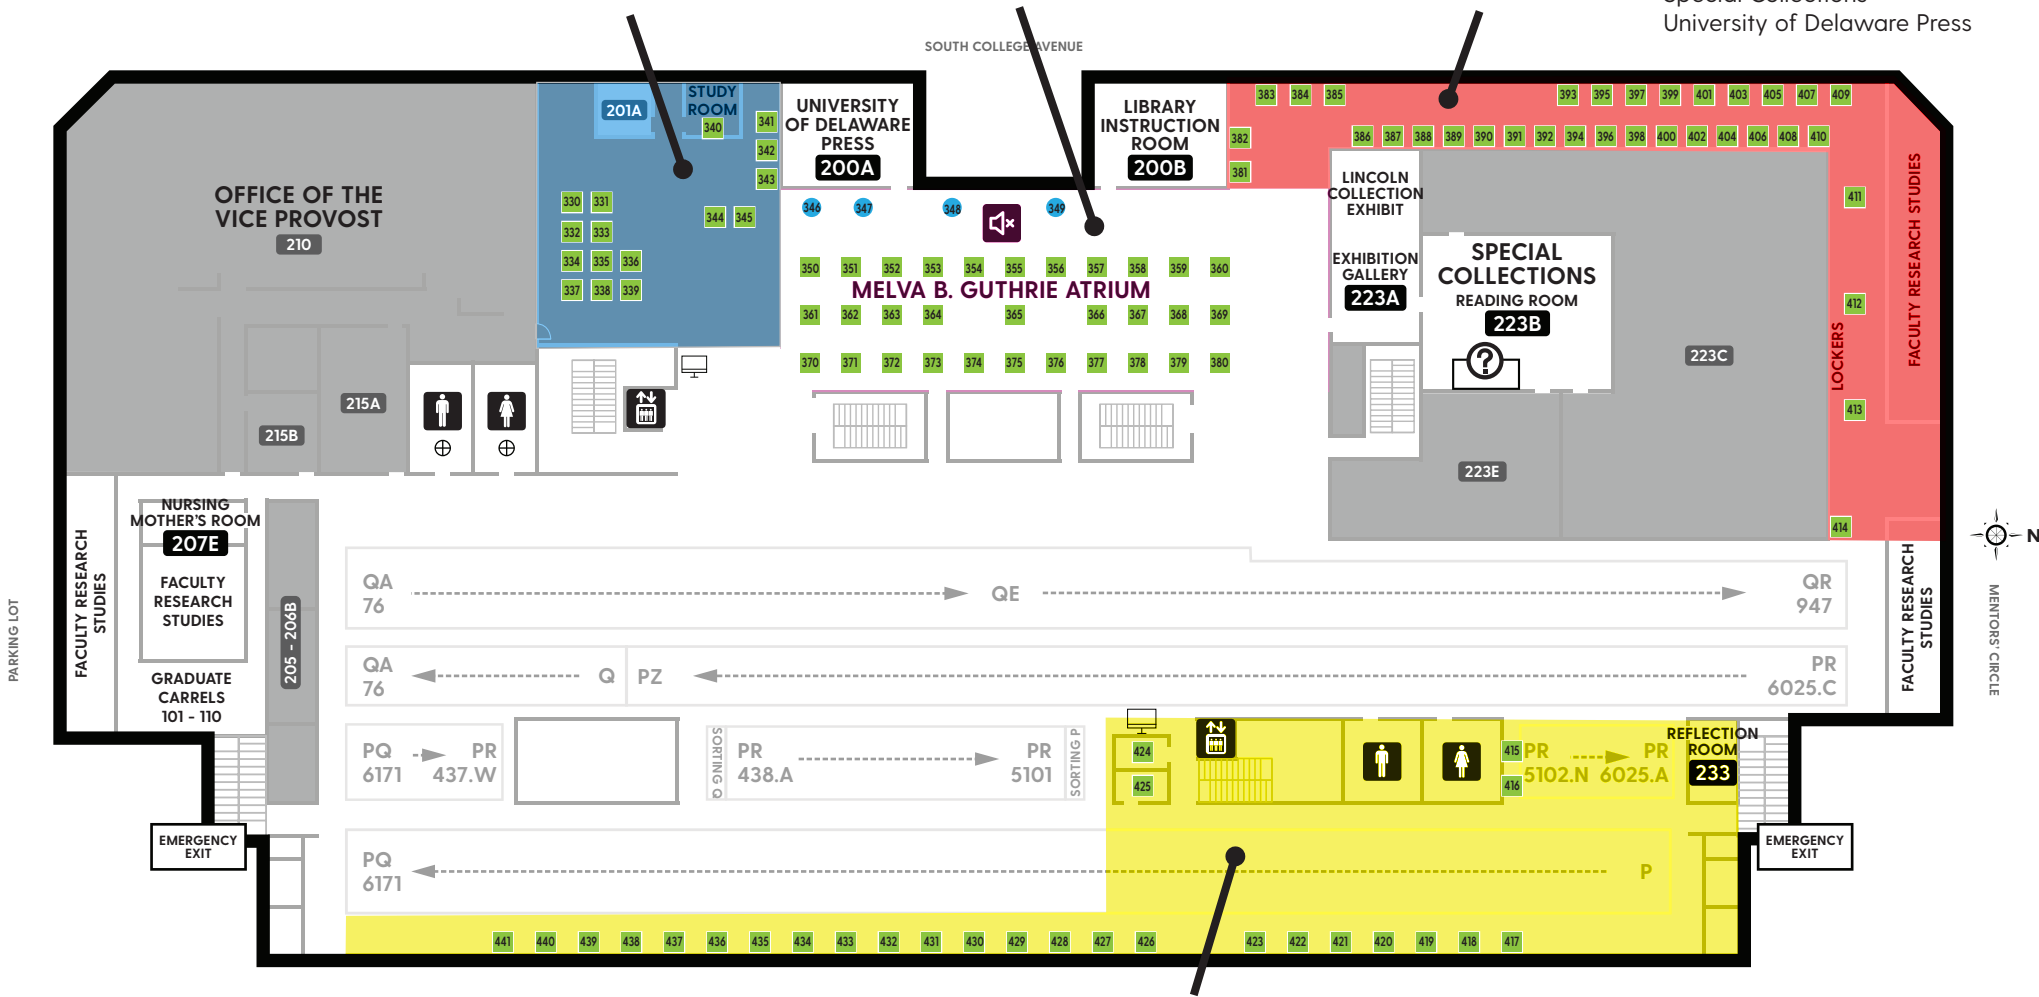

SEATS #001 - #008

SMDC

SEATS #032 - #079

PARKING LOT

	Service Desk		Scanner
	Elevator		Computer(s)
	Restrooms		Stairs
	Change Machine		Automated External Defibrillator (AED)
	FLEX/Copy Card Machine		Baby Changing Station
	Quiet Area		Table/Desk Seat
	Food/Vending		Soft Seat
	Staff Area		Seat with Computer

Reference Room

SEATS #170 - #208

FIRST FLOOR HIGHLIGHTS

- Circulation and Reserve
- Graduate Student Research Room
- Interlibrary Loan
- Browsing / Periodicals / Reference
- Reference Desk

Aug 2020

SECOND FLOOR

Administration

SEATS #330 - #345

Second Floor Atrium

SEATS #346 - #380

Special Collections

SEATS #381 - #414

SECOND FLOOR HIGHLIGHTS

- Call Numbers P-Q
- Office of the Vice Provost
- Reflection Room
- Special Collections
- University of Delaware Press

Third Floor Study

SEATS #535 - #549

Third Floor South Green

SEATS #550 - #584

Service Desk	Scanner
Elevator	Computer(s)
Restrooms	Stairs
Change Machine	Automated External Defibrillator (AED)
FLEX/Copy Card Machine	Baby Changing Station
Quiet Area	Table/Desk Seat
Food/Vending	Soft Seat
Staff Area	Seat with Computer