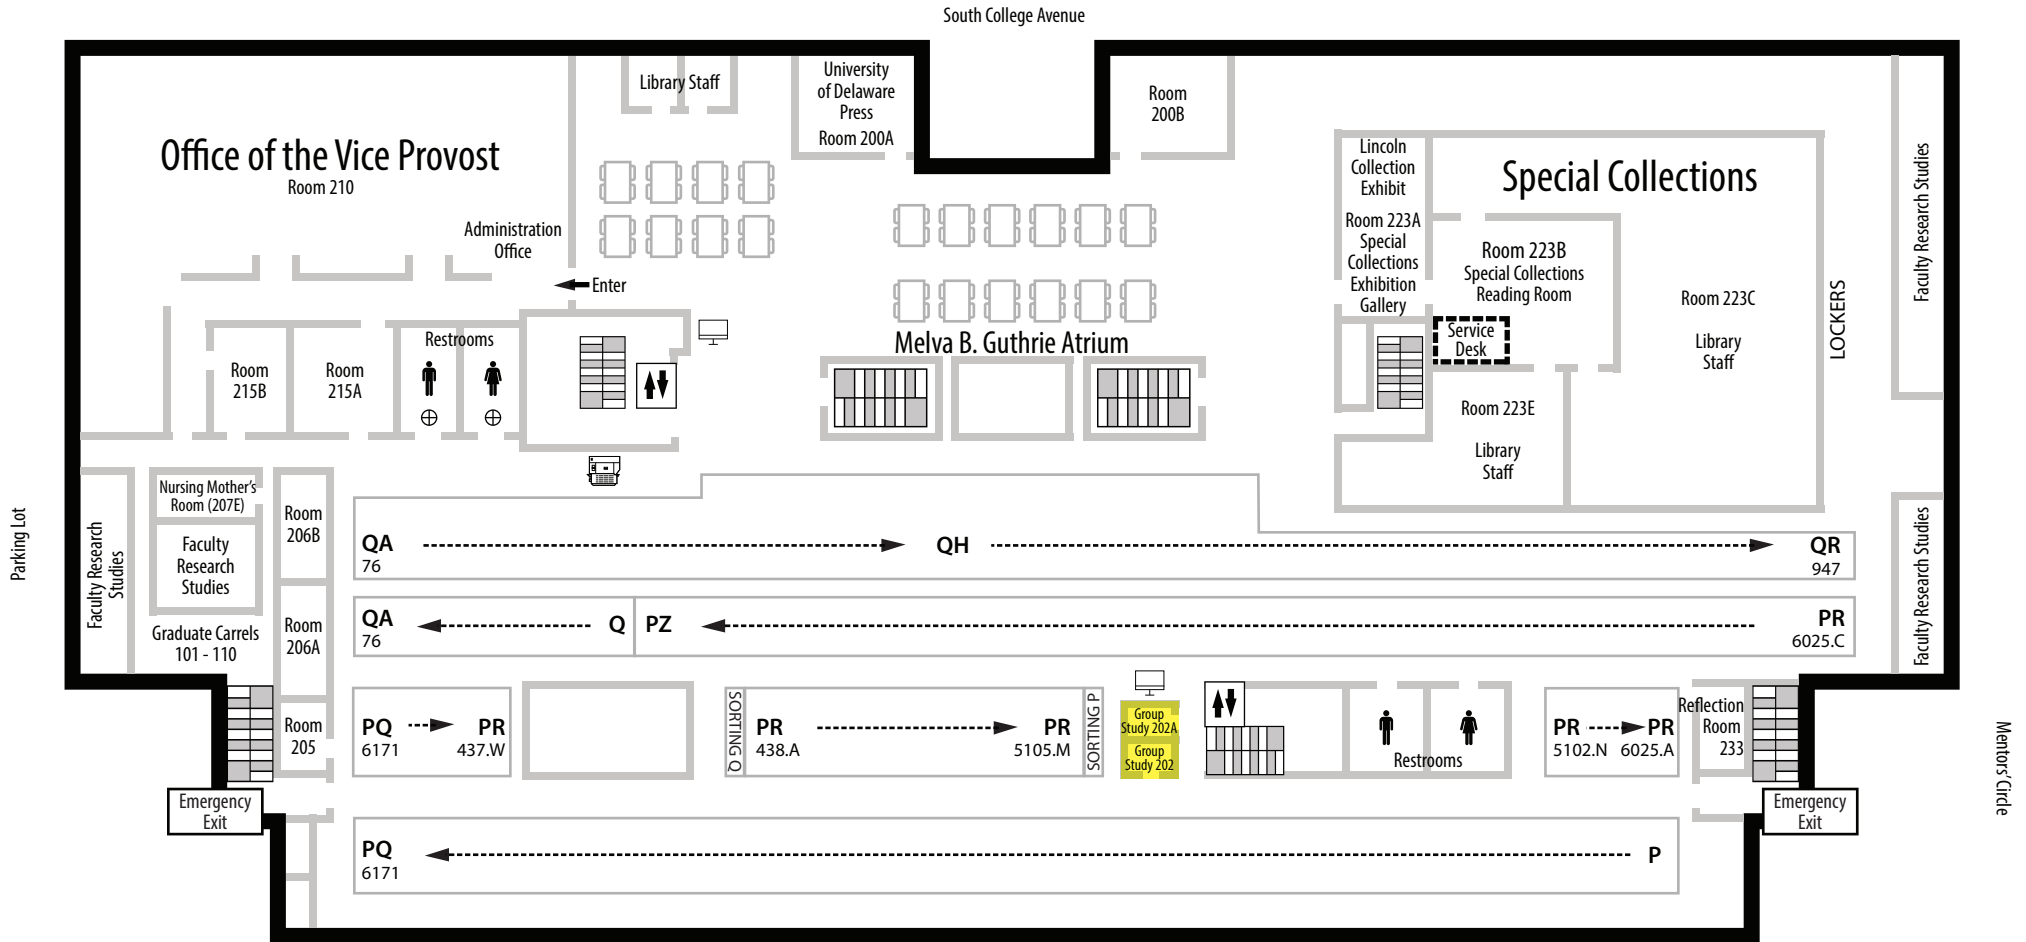

	Printers		Elevator
	Copy Machine		Computer
	Restrooms		Table / Desk
	Change Machine		Stairs
	Baby Changing Station		Deposit to FLEX or Purchase a Copy Card

Study Tables & Carrels Are Available On Every Floor
All Group Study Rooms & Graduate Carrels Have Network Connections For Laptops
Reflection Room - Room 233

Rev. 10/18

Morris Library Third Floor

University of Delaware
Hugh M. Morris Library
Newark, DE 19717-5267
Call 302-831-2665 for Library hours
library.udel.edu

South College Avenue

	Printers		Elevator
	Copy Machine		Computer
	Restrooms		Table / Desk
	Change Machine		Stairs
	Baby Changing Station		Deposit to FLEX or Purchase a Copy Card

Study Tables & Carrels Are Available On Every Floor
All Group Study Rooms & Graduate Carrels Have Network Connections For Laptops
Reflection Room • Room 233

Rev. 10/18

Morris Library Lower Level

University of Delaware
 Hugh M. Morris Library
 Newark, DE 19717-5267
 Call 302-831-2665 for Library hours
 library.udel.edu

South College Avenue

	Printers		Elevator
	Copy Machine		Computer
	Restrooms		Table / Desk
	Change Machine		Stairs
	Baby Changing Station		Deposit to FLEX or Purchase a Copy Card

Study Tables & Carrels Are Available On Every Floor
 All Group Study Rooms & Graduate Carrels Have Network Connections For Laptops
 Reflection Room - Room 233