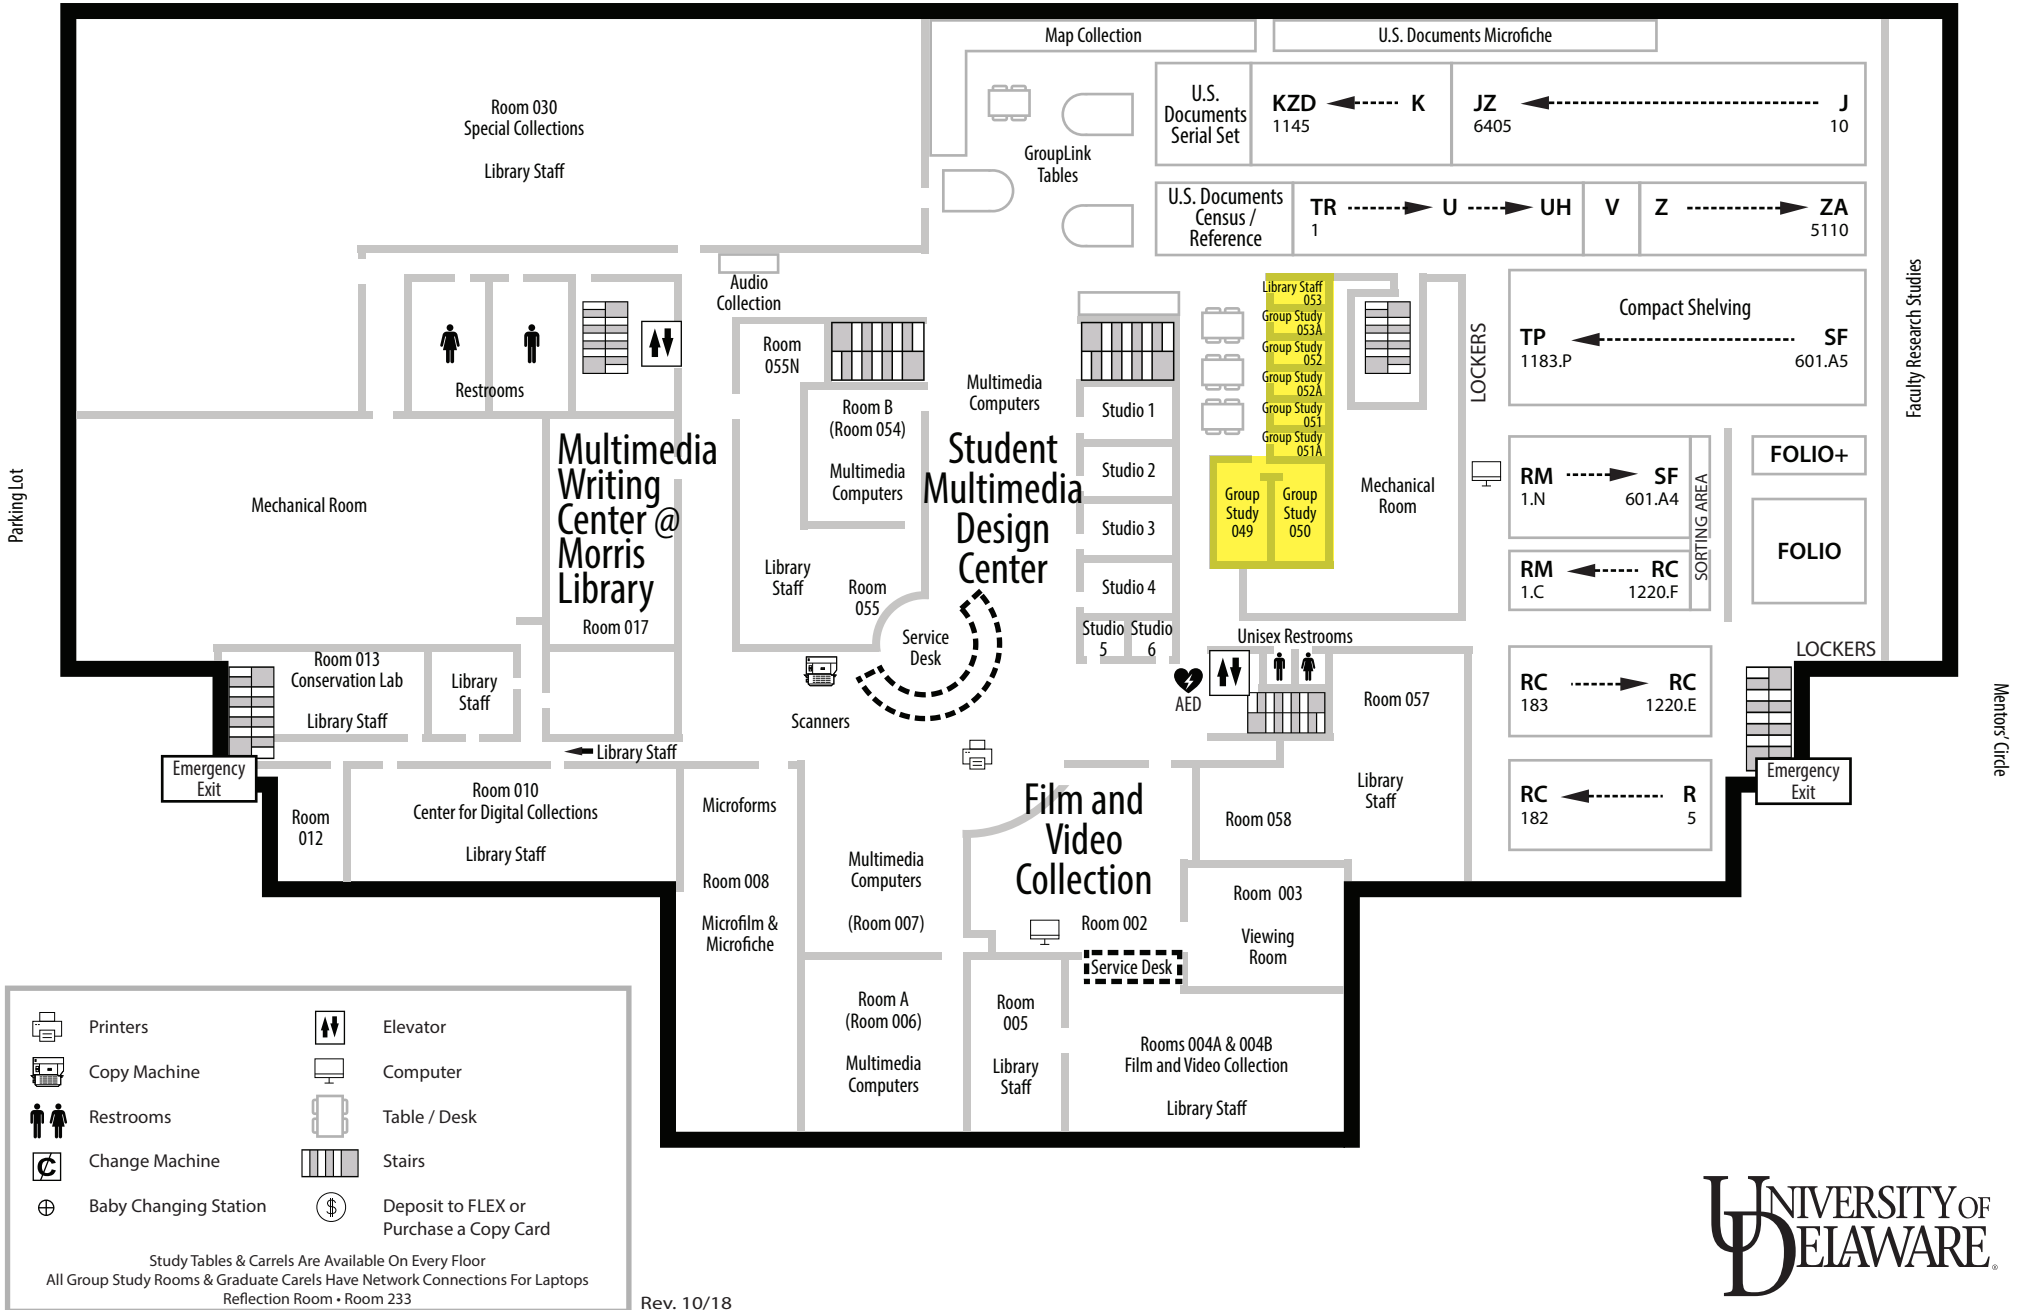

	Printers		Elevator
	Copy Machine		Computer
	Restrooms		Table / Desk
	Change Machine		Stairs
	Baby Changing Station		Deposit to FLEX or Purchase a Copy Card

Study Tables & Carrels Are Available On Every Floor
All Group Study Rooms & Graduate Carrels Have Network Connections For Laptops
Reflection Room - Room 233

Rev. 10/18

Morris Library Third Floor

University of Delaware
Hugh M. Morris Library
Newark, DE 19717-5267
Call 302-831-2665 for Library hours
library.udel.edu

South College Avenue

	Printers		Elevator
	Copy Machine		Computer
	Restrooms		Table / Desk
	Change Machine		Stairs
	Baby Changing Station		Deposit to FLEX or Purchase a Copy Card

Study Tables & Carrels Are Available On Every Floor
All Group Study Rooms & Graduate Carrels Have Network Connections For Laptops
Reflection Room • Room 233

Rev. 10/18

Morris Library Lower Level

University of Delaware
 Hugh M. Morris Library
 Newark, DE 19717-5267
 Call 302-831-2665 for Library hours
 library.udel.edu

South College Avenue

	Printers		Elevator
	Copy Machine		Computer
	Restrooms		Table / Desk
	Change Machine		Stairs
	Baby Changing Station		Deposit to FLEX or Purchase a Copy Card

Study Tables & Carrels Are Available On Every Floor
 All Group Study Rooms & Graduate Carrels Have Network Connections For Laptops
 Reflection Room - Room 233