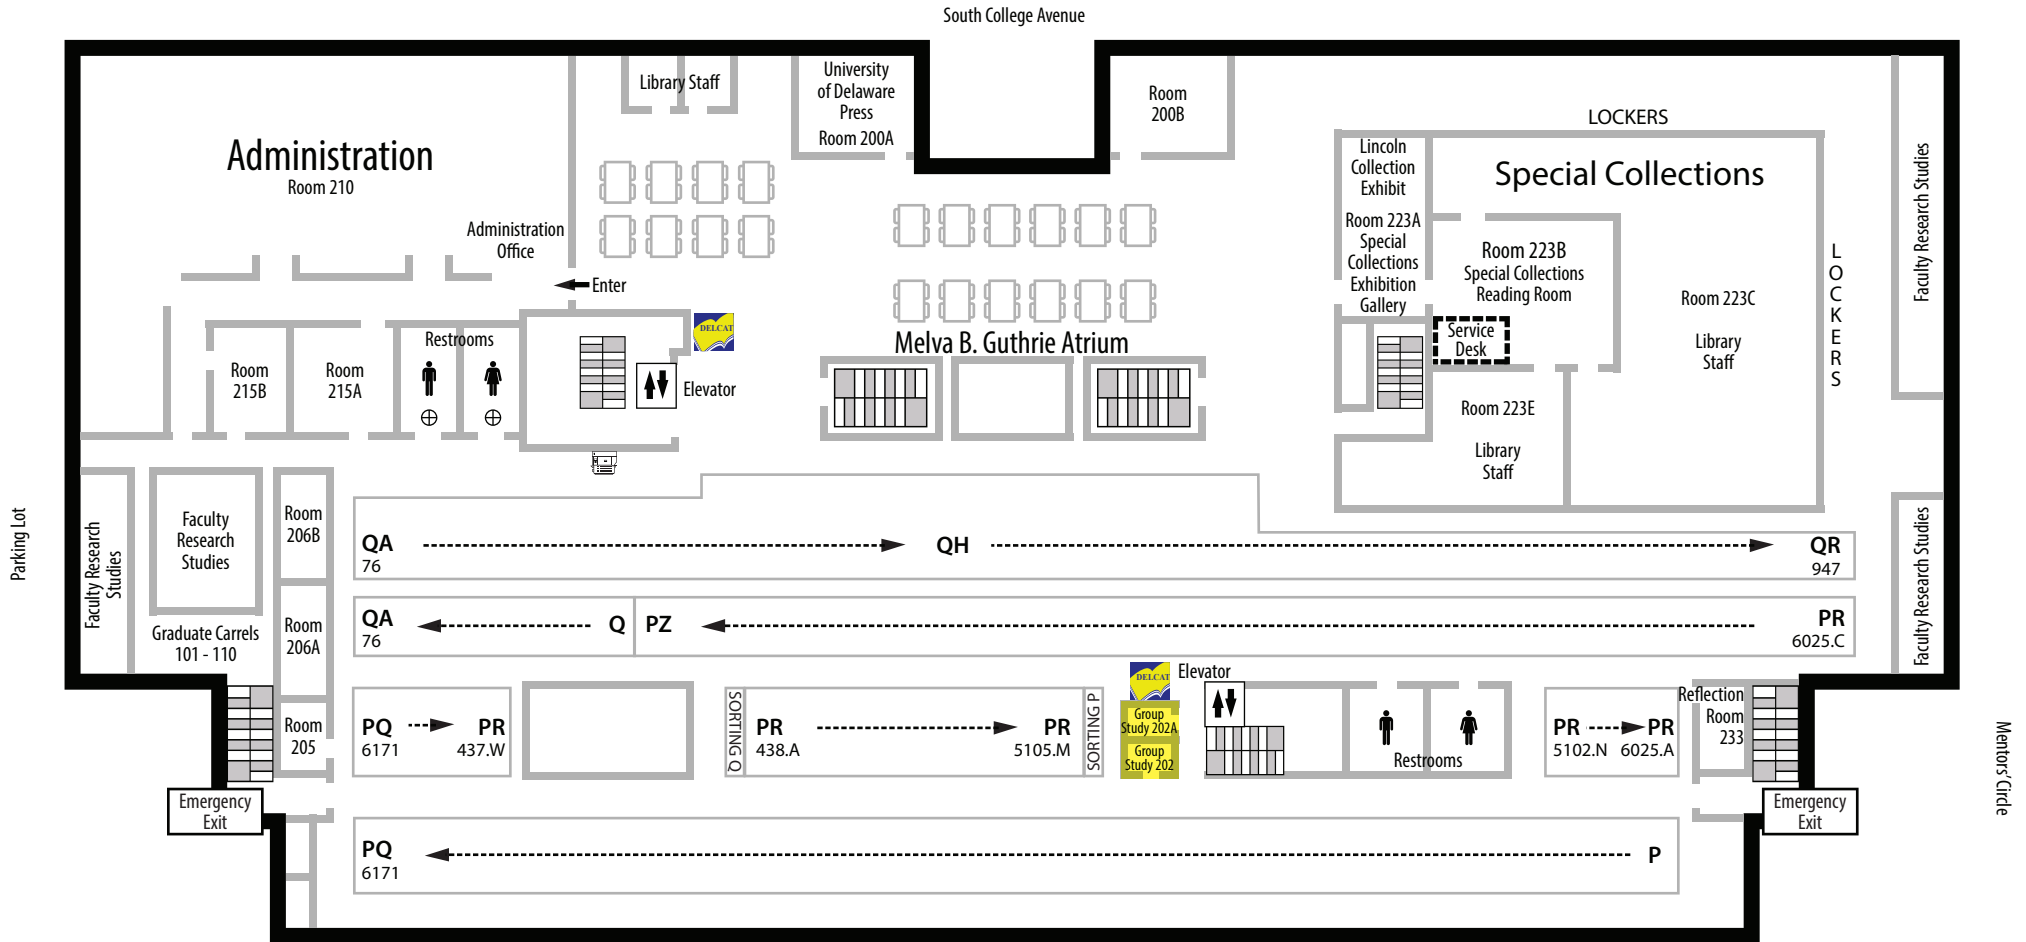

Morris Library First Floor

University of Delaware
Hugh M. Morris Library
Newark, DE 19717-5267
Call 302-831-BOOK (302-831-2965) for Library hours
Library Web: library.udel.edu

South College Avenue

	Printer		Elevator
	Copy Machine		DEL/CAT Discovery
	Restrooms		Table / Desk
	Change Machine		Stairs
	Baby Changing Station		Deposit to FLEX or Purchase a Copy Card

Study Tables & Carrels Are Available On Every Floor
All Group Study Rooms & Graduate Carrels Have Network Connections For Laptops
Reflection Room - Room 233

Morris Library Second Floor

University of Delaware
 Hugh M. Morris Library
 Newark, DE 19717-5267
 Call 302-831-BOOK (302-831-2965) for Library hours
 Library Web: library.udel.edu

	Printer		Elevator
	Copy Machine		DELICAT Discovery
	Restrooms		Table / Desk
	Change Machine		Stairs
	Baby Changing Station		Deposit to FLEX or Purchase a Copy Card

Study Tables & Carrels Are Available On Every Floor
 All Group Study Rooms & Graduate Carrels Have Network Connections For Laptops
 Reflection Room - Room 233

Morris Library Third Floor

University of Delaware
Hugh M. Morris Library
Newark, DE 19717-5267
Call 302-831-BOOK (302-831-2965) for Library hours
Library Web: library.udel.edu

South College Avenue

	Printer		Elevator
	Copy Machine		DELICAT Discovery
	Restrooms		Table / Desk
	Change Machine		Stairs
	Baby Changing Station		Deposit to FLEX or Purchase a Copy Card