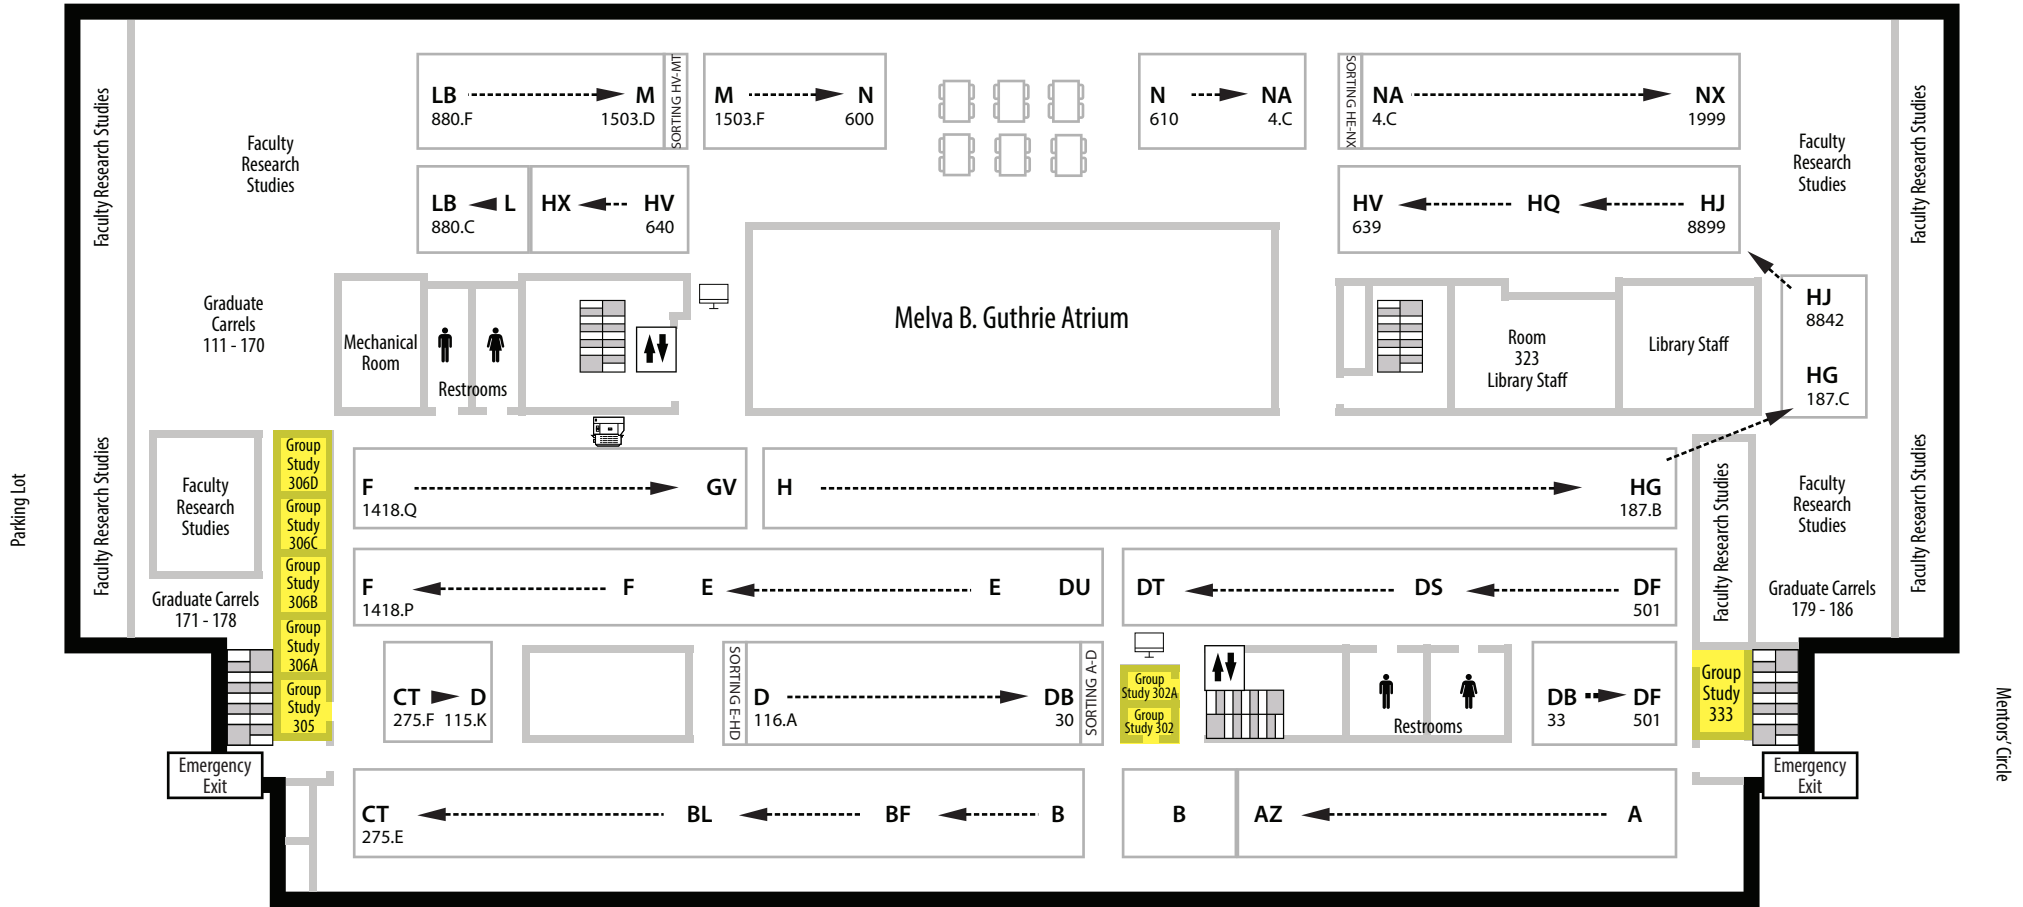

	Printers		Elevator
	Copy Machine		Computer
	Restrooms		Table / Desk
	Change Machine		Stairs
	Baby Changing Station		Deposit to FLEX or Purchase a Copy Card

Study Tables & Carrels Are Available On Every Floor
All Group Study Rooms & Graduate Carrels Have Network Connections For Laptops
Reflection Room - Room 233

Rev. 10/18

Morris Library Third Floor

University of Delaware
Hugh M. Morris Library
Newark, DE 19717-5267
Call 302-831-2665 for Library hours
library.udel.edu

South College Avenue

	Printers		Elevator
	Copy Machine		Computer
	Restrooms		Table / Desk
	Change Machine		Stairs
	Baby Changing Station		Deposit to FLEX or Purchase a Copy Card

Study Tables & Carrels Are Available On Every Floor
All Group Study Rooms & Graduate Carrels Have Network Connections For Laptops
Reflection Room • Room 233

Rev. 10/18

Morris Library Lower Level

University of Delaware
 Hugh M. Morris Library
 Newark, DE 19717-5267
 Call 302-831-2665 for Library hours
 library.udel.edu

South College Avenue

	Printers		Elevator
	Copy Machine		Computer
	Restrooms		Table / Desk
	Change Machine		Stairs
	Baby Changing Station		Deposit to FLEX or Purchase a Copy Card

Study Tables & Carrels Are Available On Every Floor
 All Group Study Rooms & Graduate Carrels Have Network Connections For Laptops
 Reflection Room - Room 233