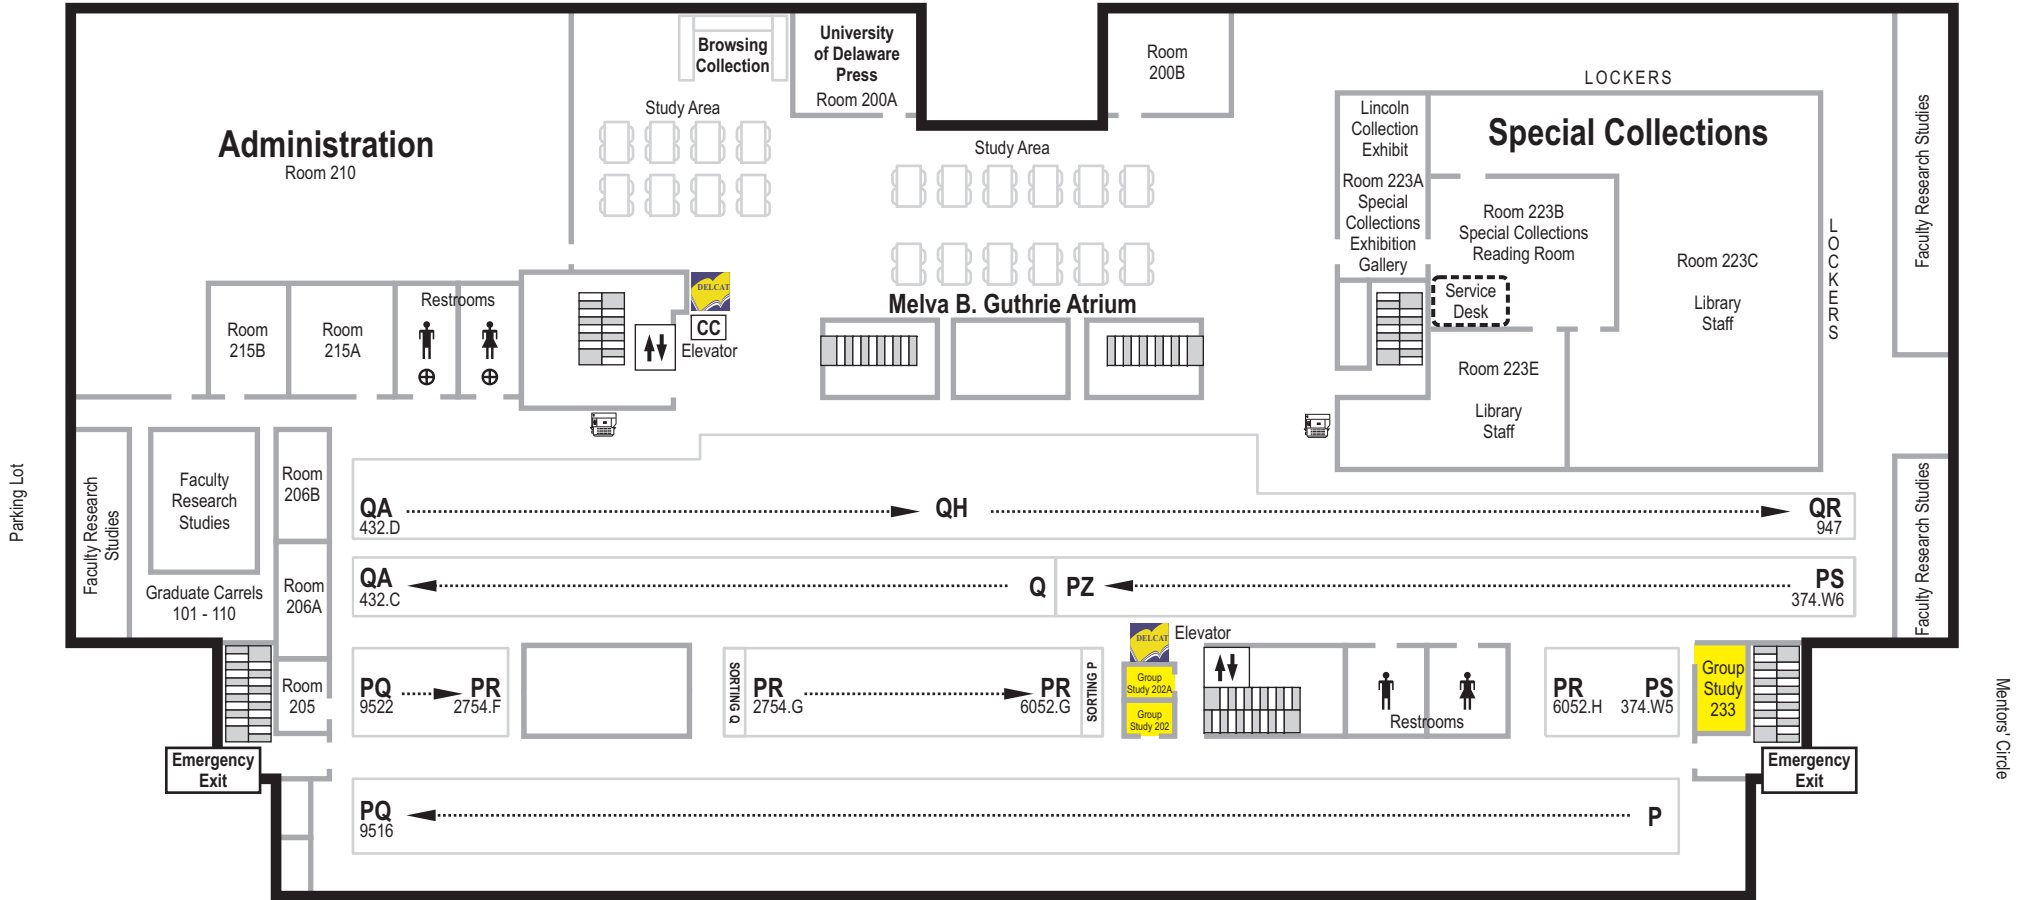

Morris Library Second Floor

University of Delaware
Hugh M. Morris Library

Newark, DE 19717-5267

Call 302-831-BOOK (302-831-2665) for Library hours

Library Web: <http://www.udel.edu/library>

South College Avenue

	Printer		Elevator
	Copy Machine		DELCAT Discovery
	Restrooms		Table / Desk
	Change Machine		Stairs
	Baby Changing Station		Deposit to FLEX or Purchase a Copy Card

Study Tables & Carrels Are Available On Every Floor
All Group Study Rooms & Graduate Carrels Have Network Connections For Laptops

Rev. 6/15

Morris Library Third Floor

University of Delaware
Hugh M. Morris Library

Newark, DE 19717-5267

Call 302-831-BOOK (302-831-2665) for Library hours

Library Web: <http://www.udel.edu/library>

South College Avenue

	Printer		Elevator
	Copy Machine		DELICAT Discovery
	Restrooms		Table / Desk
	Change Machine		Stairs
	Baby Changing Station		Deposit to FLEX or Purchase a Copy Card

Study Tables & Carrels Are Available On Every Floor
All Group Study Rooms & Graduate Carrels Have Network Connections For Laptops