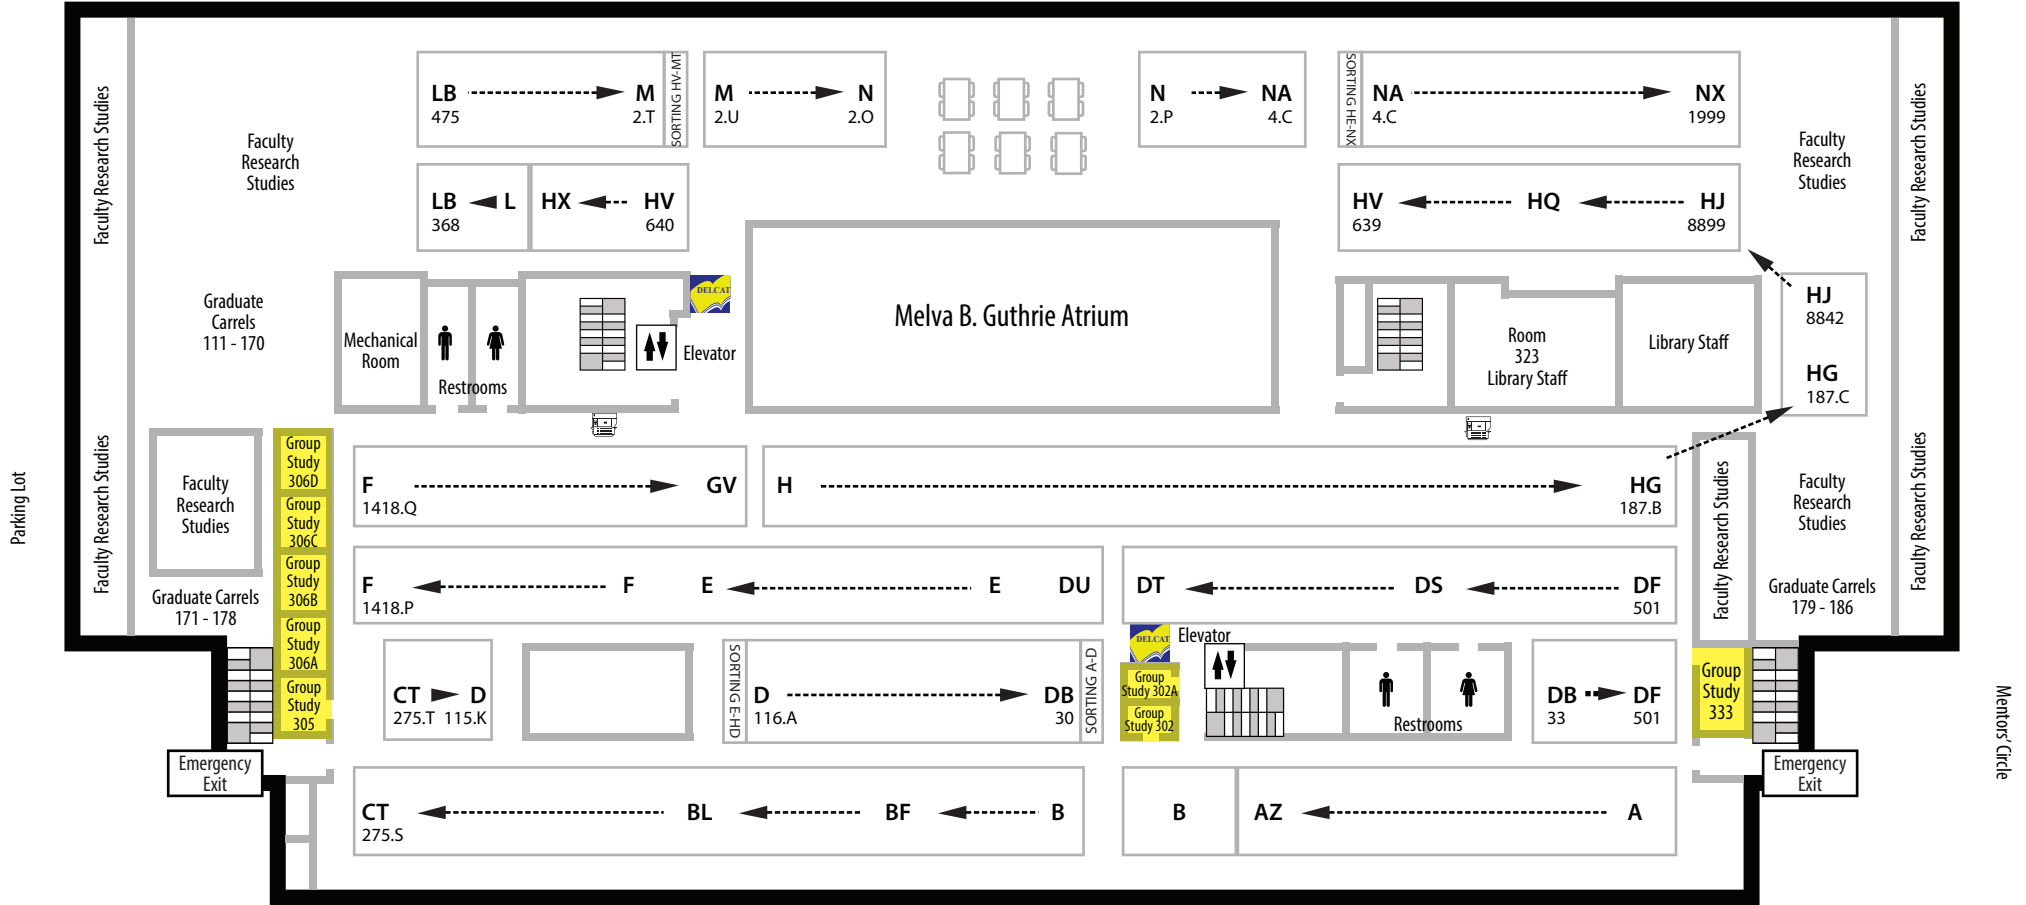

Study Tables & Carrels Are Available On Every Floor
 All Group Study Rooms & Graduate Carrels Have Network Connections For Laptops
 Reflection Room - Room 233

Morris Library Third Floor

University of Delaware
Hugh M. Morris Library
Newark, DE 19717-5267
Call 302-831-BOOK (302-831-2965) for Library hours
Library Web: library.udel.edu

South College Avenue

Parking Lot

Mentors' Circle

	Printer		Elevator
	Copy Machine		DELICAT Discovery
	Restrooms		Table / Desk
	Change Machine		Stairs
	Baby Changing Station		Deposit to FLEX or Purchase a Copy Card

Study Tables & Carrels Are Available On Every Floor
All Group Study Rooms & Graduate Carrels Have Network Connections For Laptops
Reflection Room • Room 233

Morris Library Lower Level

University of Delaware
Hugh M. Morris Library
Newark, DE 19717-5267
Call 302-831-BOOK (302-831-2965) for Library hours
Library Web: library.udel.edu