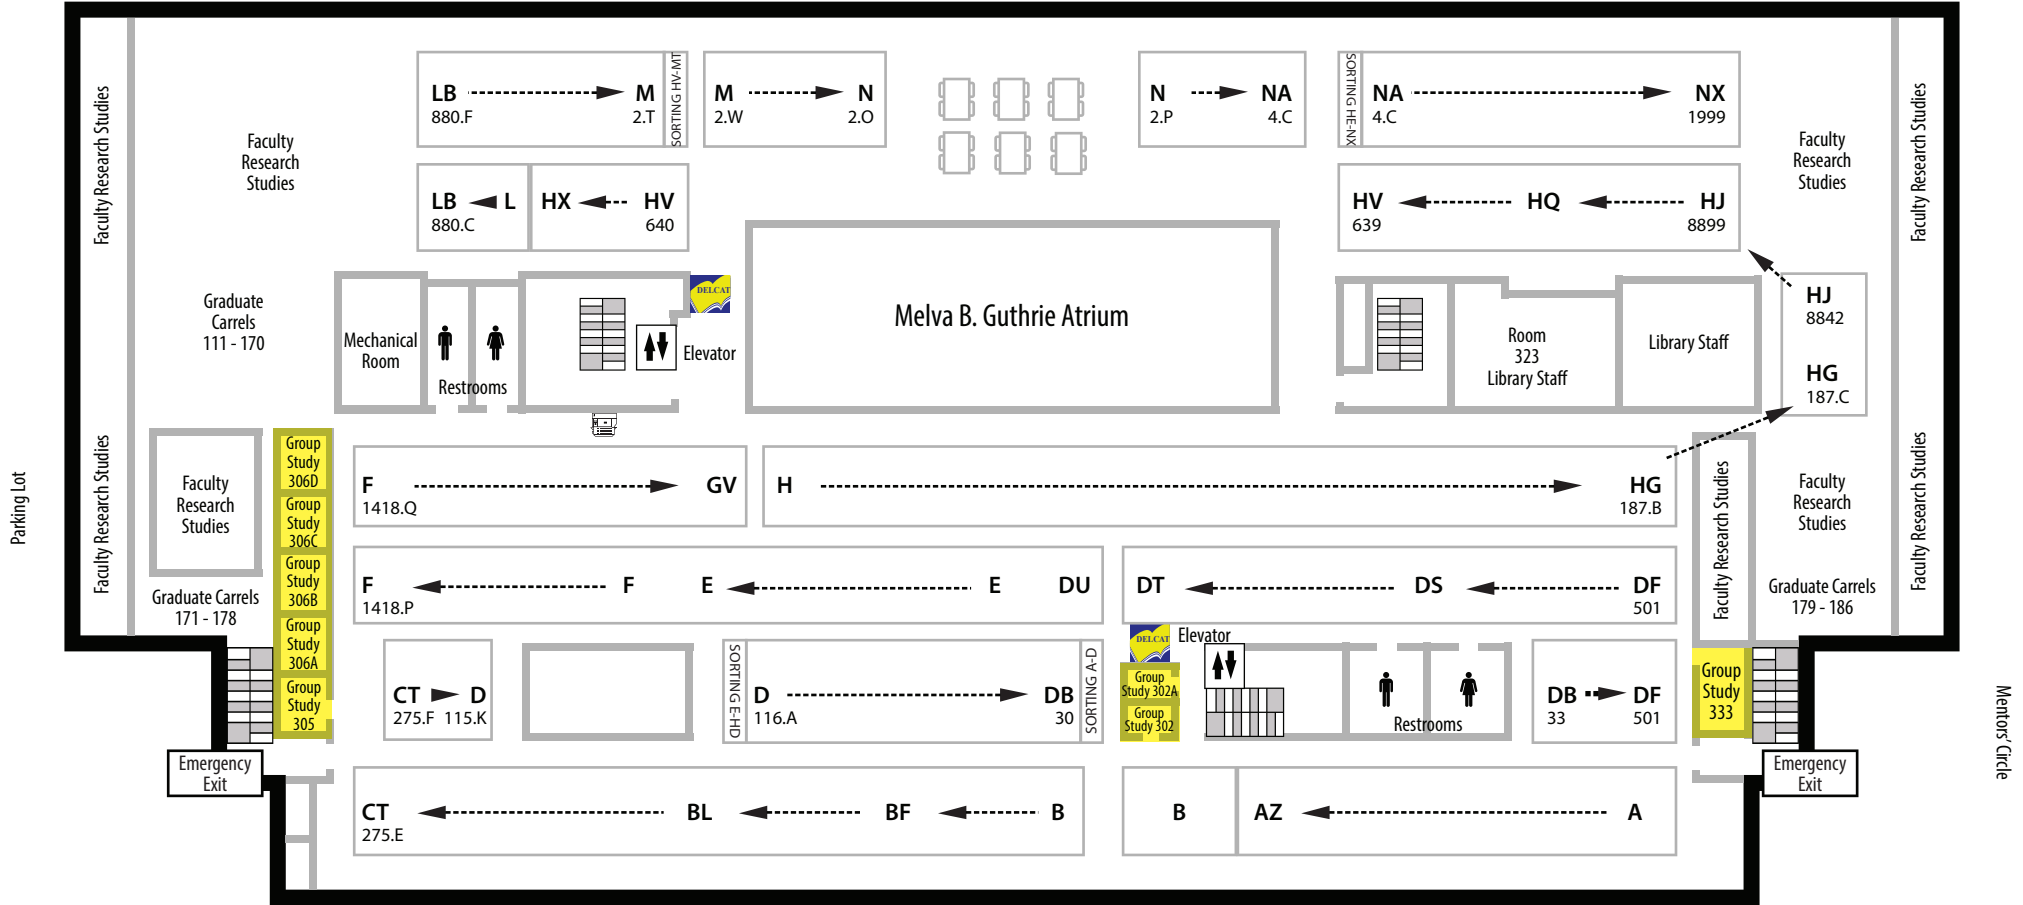

Study Tables & Carrels Are Available On Every Floor
All Group Study Rooms & Graduate Carrels Have Network Connections For Laptops
Reflection Room - Room 233

Morris Library Second Floor

University of Delaware
 Hugh M. Morris Library
 Newark, DE 19717-5267
 Call 302-831-BOOK (302-831-2965) for Library hours
 Library Web: library.udel.edu

	Printer		Elevator
	Copy Machine		DELICAT Discovery
	Restrooms		Table / Desk
	Change Machine		Stairs
	Baby Changing Station		Deposit to FLEX or Purchase a Copy Card

Study Tables & Carrels Are Available On Every Floor
 All Group Study Rooms & Graduate Carrels Have Network Connections For Laptops
 Reflection Room - Room 233

Morris Library Third Floor

University of Delaware
Hugh M. Morris Library
Newark, DE 19717-5267
Call 302-831-BOOK (302-831-2965) for Library hours
Library Web: library.udel.edu

South College Avenue

	Printer		Elevator
	Copy Machine		DELICAT Discovery
	Restrooms		Table / Desk
	Change Machine		Stairs
	Baby Changing Station		Deposit to FLEX or Purchase a Copy Card

Study Tables & Carrels Are Available On Every Floor
All Group Study Rooms & Graduate Carrels Have Network Connections For Laptops
Reflection Room • Room 233

Rev. 5/18

Morris Library Lower Level

University of Delaware
 Hugh M. Morris Library
 Newark, DE 19717-5267
 Call 302-831-BOOK (302-831-2965) for Library hours
 Library Web: library.udel.edu