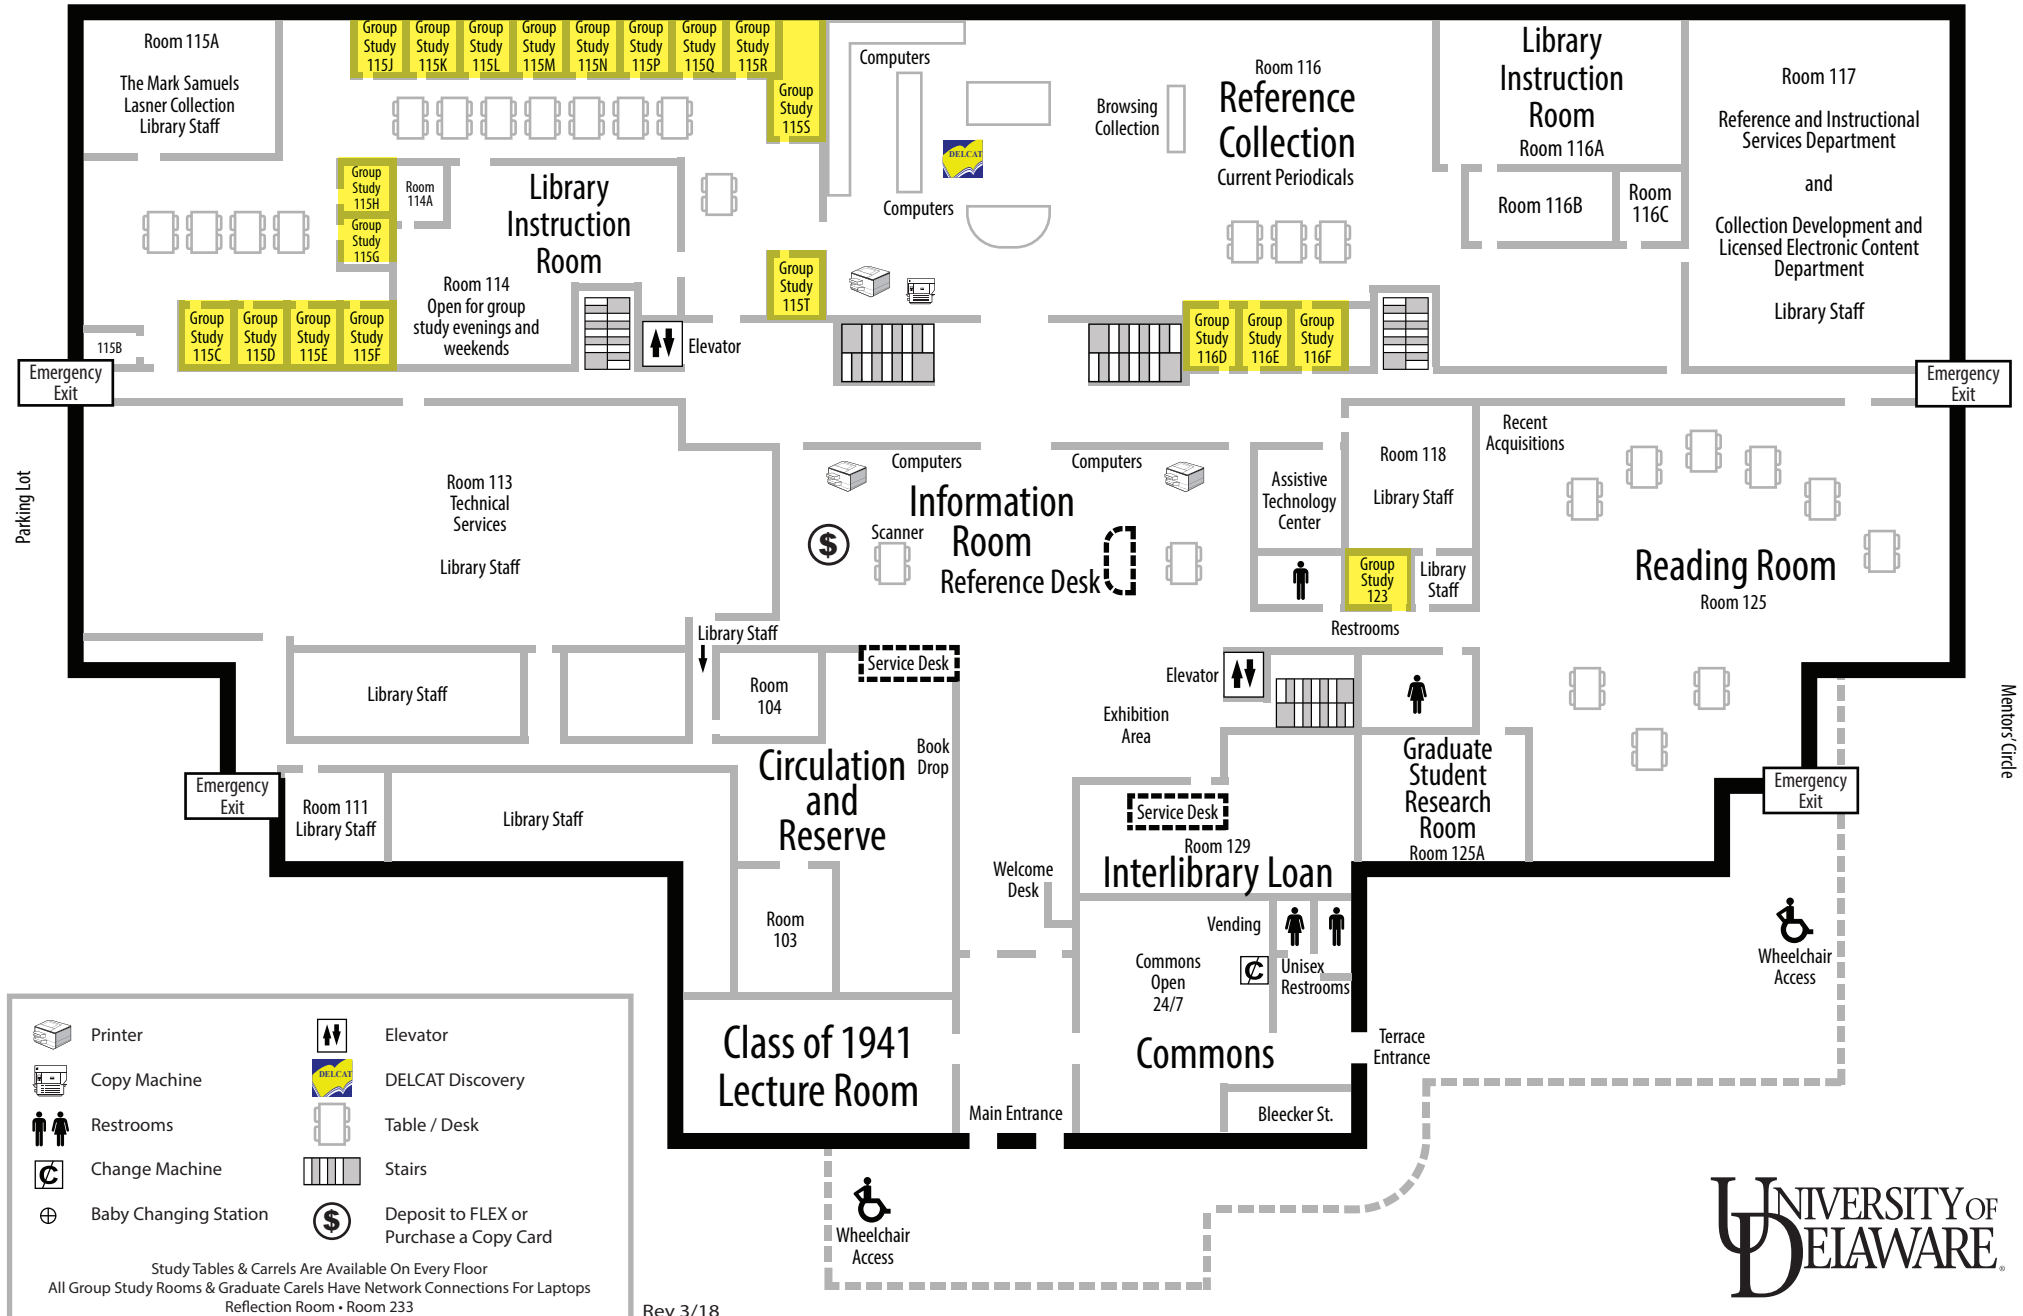

Morris Library First Floor

University of Delaware
Hugh M. Morris Library
Newark, DE 19717-5267
Call 302-831-BOOK (302-831-2965) for Library hours
Library Web: library.udel.edu

South College Avenue

Morris Library Second Floor

Study Tables & Carrels Are Available On Every Floor
 All Group Study Rooms & Graduate Carrels Have Network Connections For Laptops
 Reflection Room - Room 233

Morris Library Third Floor

University of Delaware
Hugh M. Morris Library
Newark, DE 19717-5267
Call 302-831-BOOK (302-831-2965) for Library hours
Library Web: library.udel.edu

South College Avenue

Parking Lot

Mentors' Circle

	Printer		Elevator
	Copy Machine		DELICAT Discovery
	Restrooms		Table / Desk
	Change Machine		Stairs
	Baby Changing Station		Deposit to FLEX or Purchase a Copy Card

Study Tables & Carrels Are Available On Every Floor
All Group Study Rooms & Graduate Carrels Have Network Connections For Laptops
Reflection Room • Room 233

Morris Library Lower Level

University of Delaware
Hugh M. Morris Library
Newark, DE 19717-5267
Call 302-831-BOOK (302-831-2965) for Library hours
Library Web: library.udel.edu