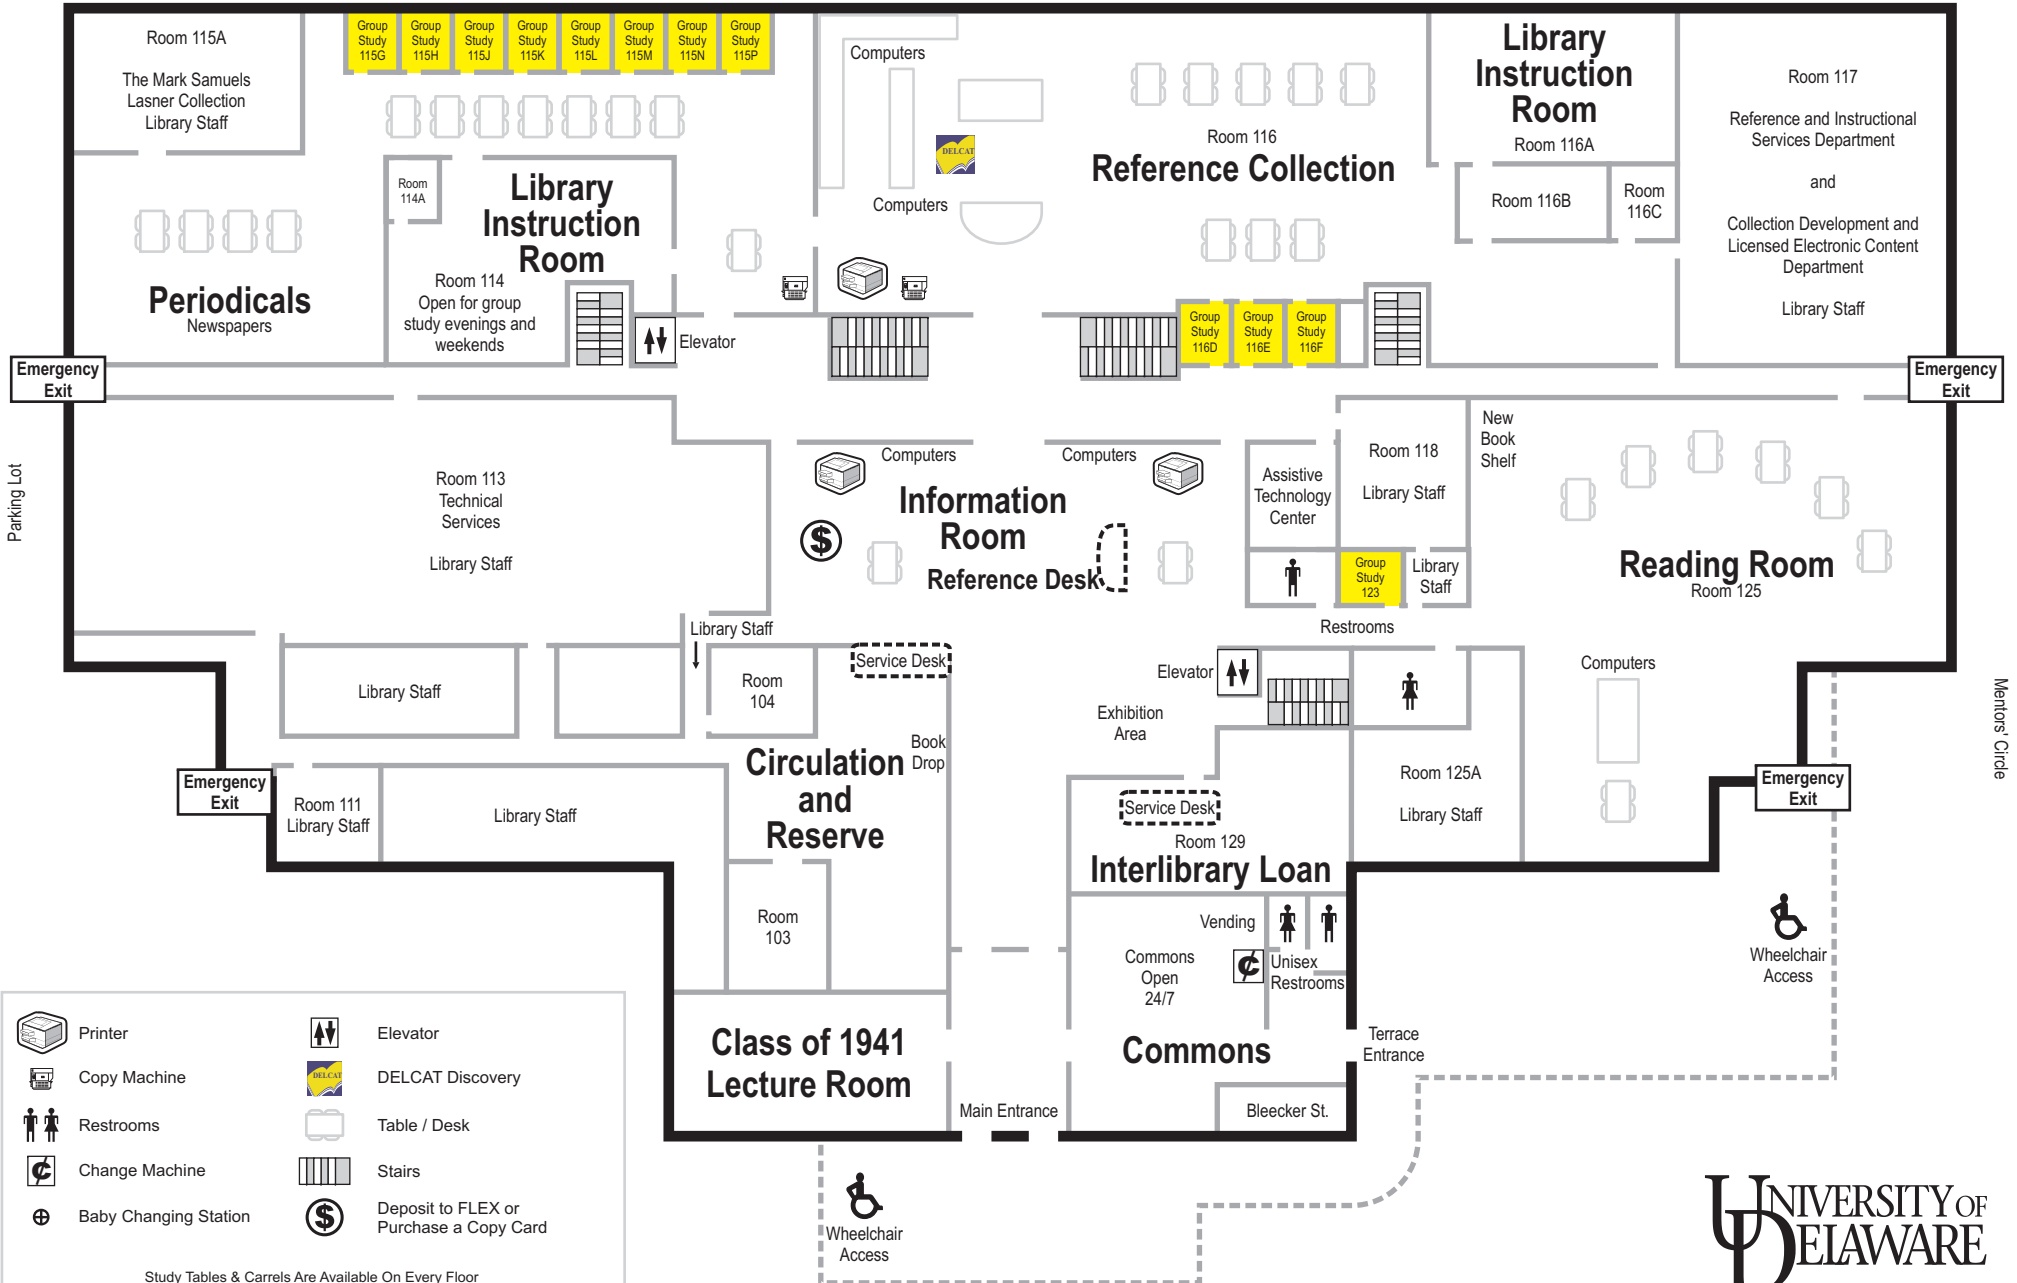

Morris Library Second Floor

University of Delaware
Hugh M. Morris Library

Newark, DE 19717-5267

Call 302-831-BOOK (302-831-2665) for Library hours

Library Web: <http://www.udel.edu/library>

South College Avenue

	Printer		Elevator
	Copy Machine		DELCAT Discovery
	Restrooms		Table / Desk
	Change Machine		Stairs
	Baby Changing Station		Deposit to FLEX or Purchase a Copy Card

Study Tables & Carrels Are Available On Every Floor
All Group Study Rooms & Graduate Carrels Have Network Connections For Laptops

Rev. 6/15

Morris Library Third Floor

University of Delaware
Hugh M. Morris Library

Newark, DE 19717-5267

Call 302-831-BOOK (302-831-2665) for Library hours

Library Web: <http://www.udel.edu/library>

South College Avenue

	Printer		Elevator
	Copy Machine		DELICAT Discovery
	Restrooms		Table / Desk
	Change Machine		Stairs
	Baby Changing Station		Deposit to FLEX or Purchase a Copy Card

Study Tables & Carrels Are Available On Every Floor
All Group Study Rooms & Graduate Carrels Have Network Connections For Laptops