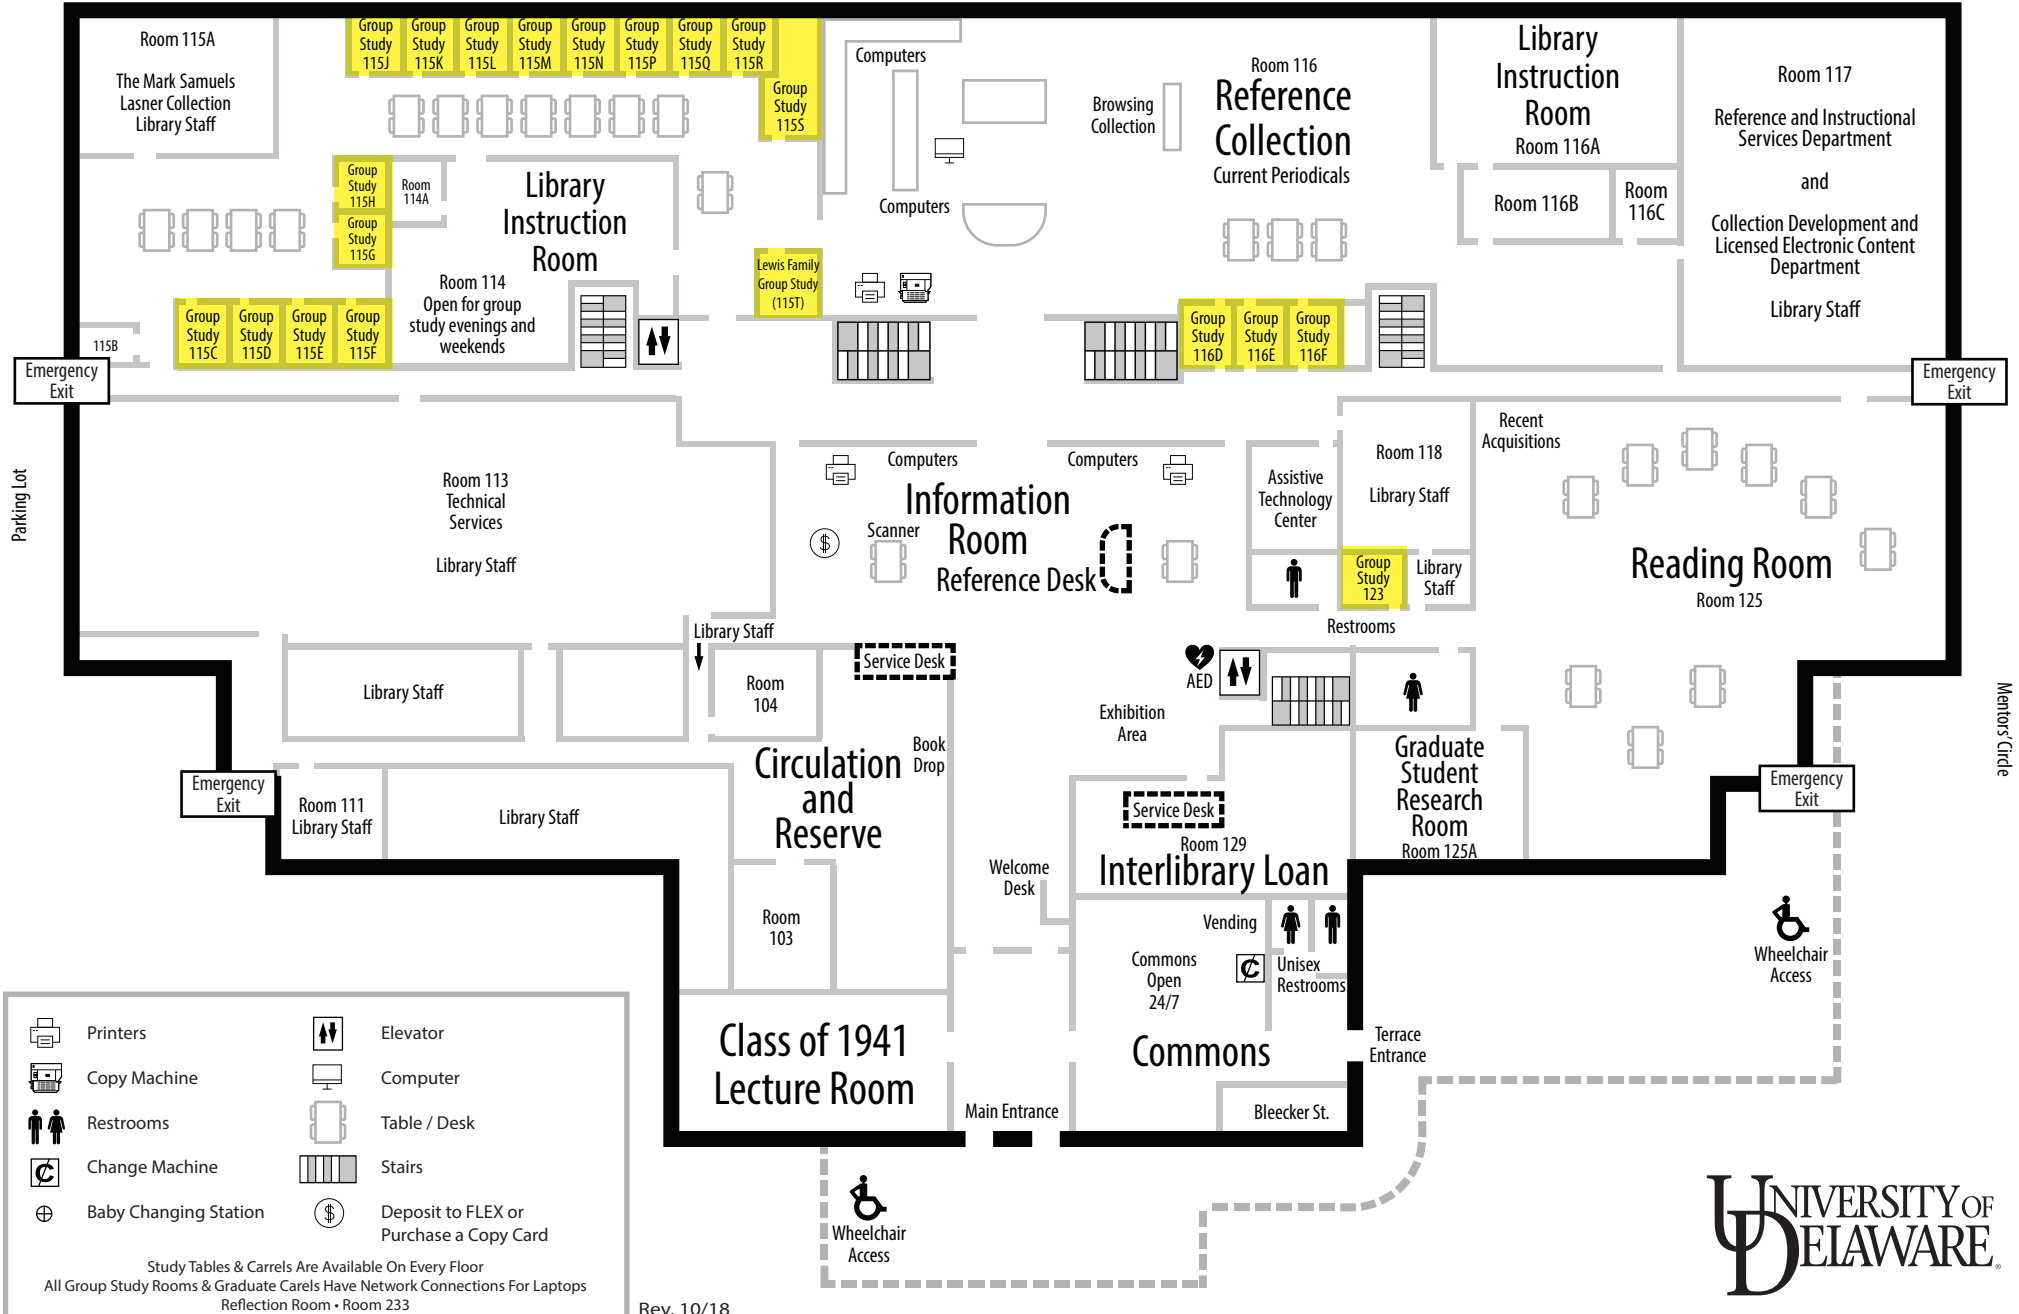

Morris Library

First Floor

University of Delaware
Hugh M. Morris Library
Newark, DE 19717-5267
Call 302-831-2665 for Library hours
library.udel.edu

South College Avenue