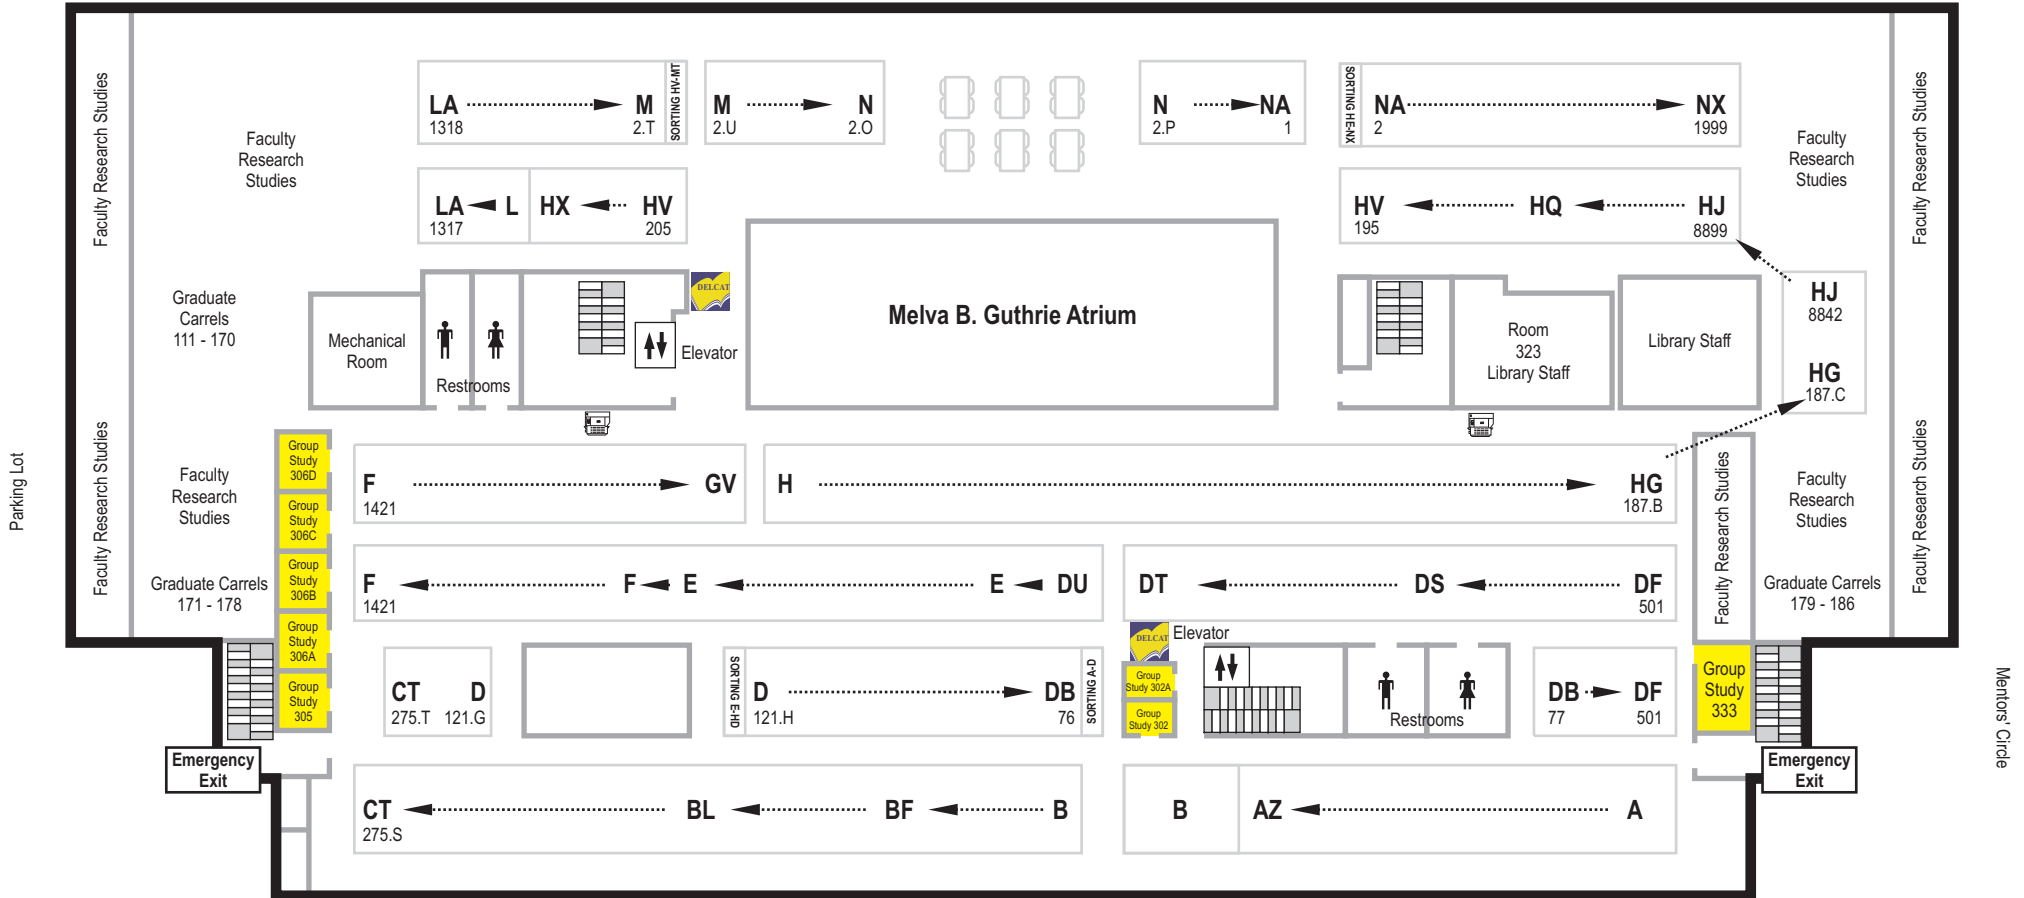

	Printer		Elevator
	Copy Machine		DELCAT Discovery
	Restrooms		Table / Desk
	Change Machine		Stairs
	Baby Changing Station		Deposit to FLEX or Purchase a Copy Card

Study Tables & Carrels Are Available On Every Floor
All Group Study Rooms & Graduate Carrels Have Network Connections For Laptops

Rev. 6/15

Morris Library Third Floor

University of Delaware
Hugh M. Morris Library

Newark, DE 19717-5267

Call 302-831-BOOK (302-831-2665) for Library hours

Library Web: <http://www.udel.edu/library>

South College Avenue

	Printer		Elevator
	Copy Machine		DELICAT Discovery
	Restrooms		Table / Desk
	Change Machine		Stairs
	Baby Changing Station		Deposit to FLEX or Purchase a Copy Card

Study Tables & Carrels Are Available On Every Floor
All Group Study Rooms & Graduate Carrels Have Network Connections For Laptops