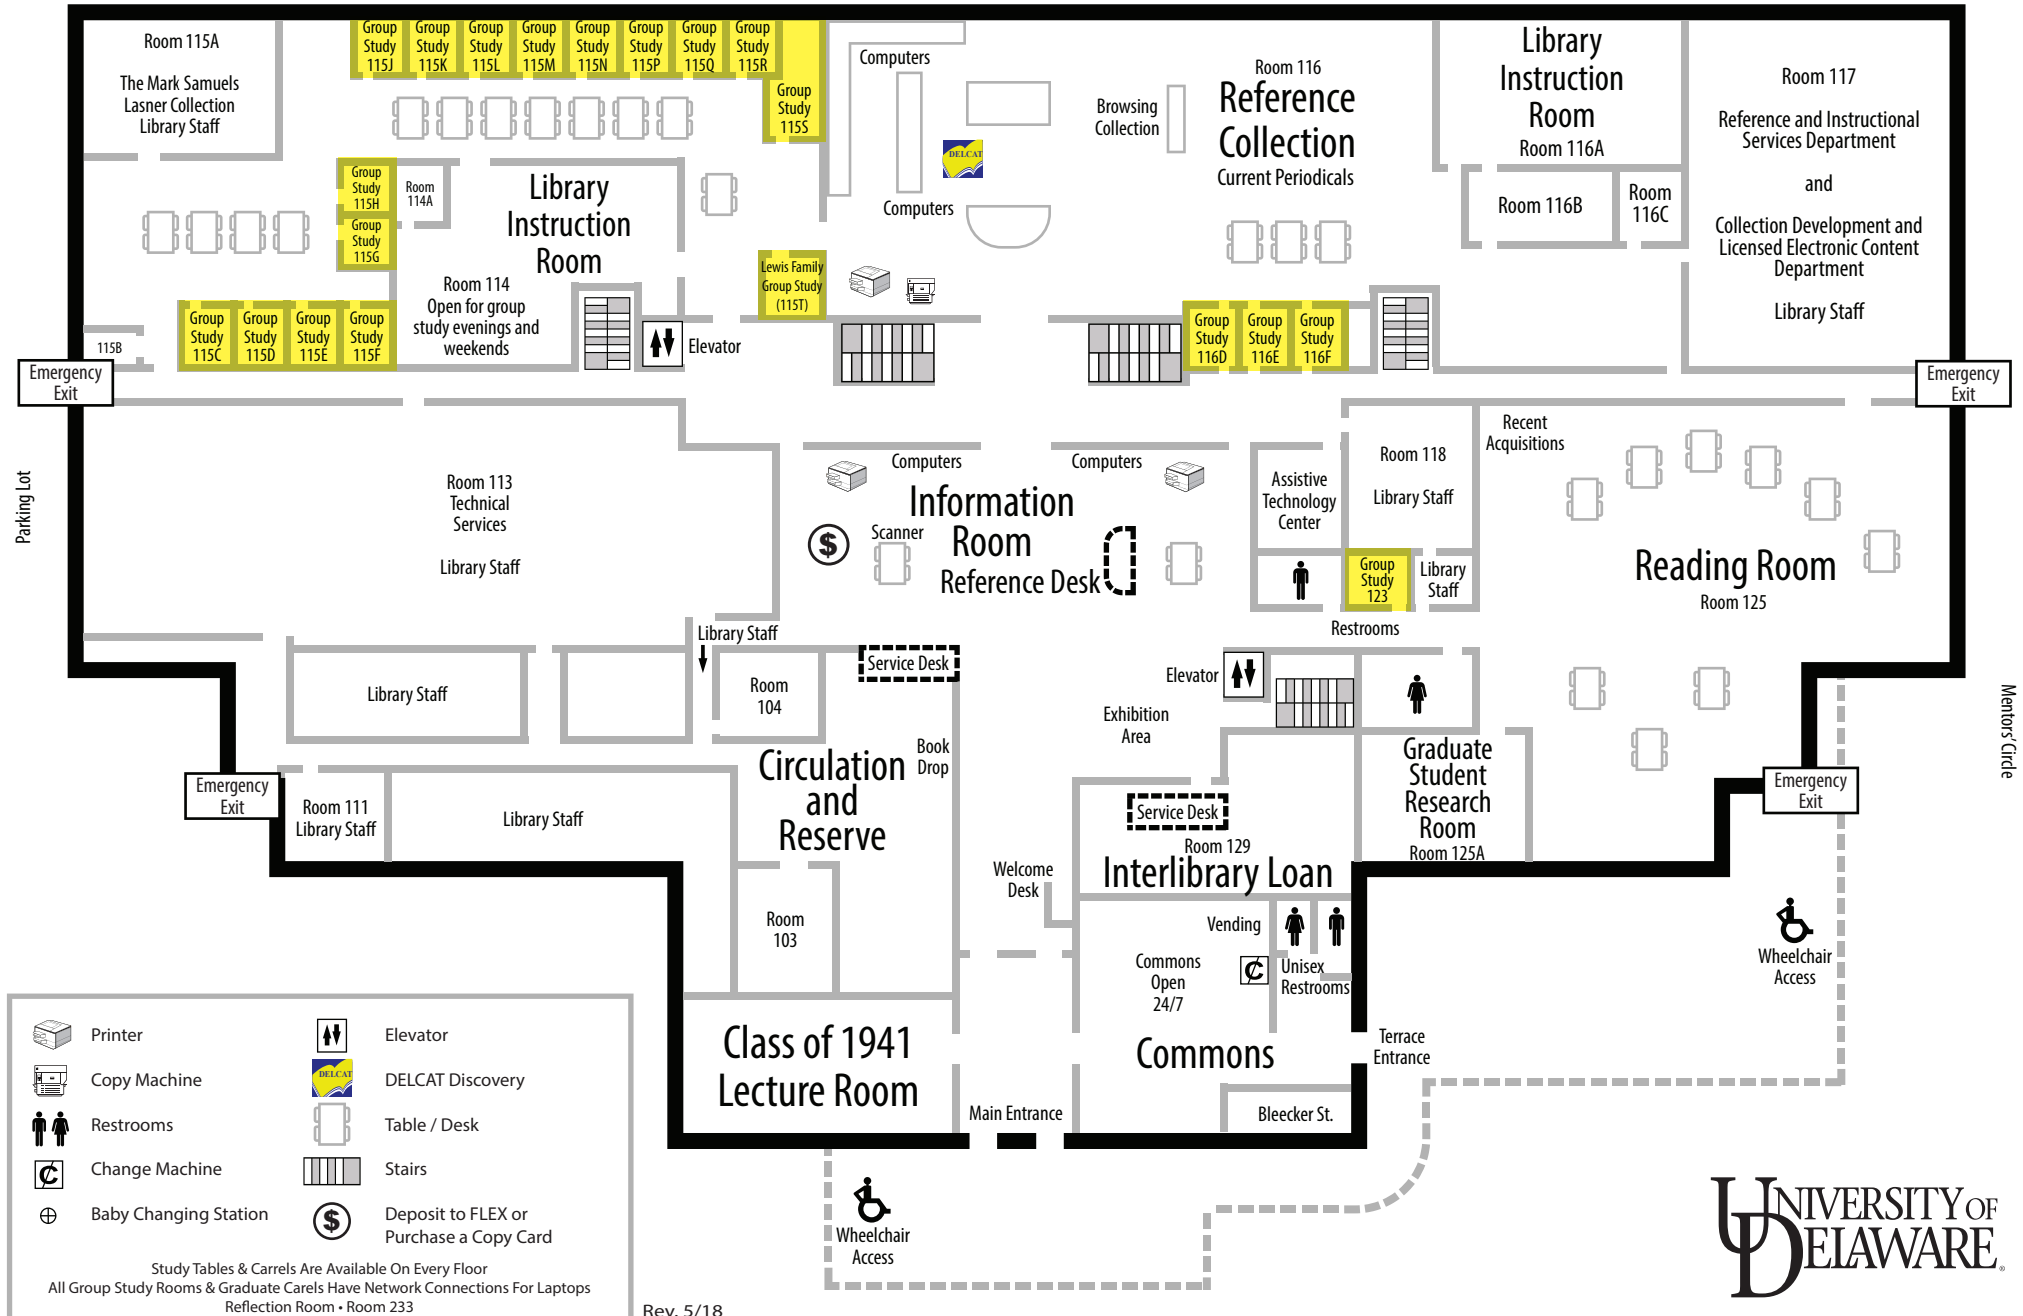

Morris Library First Floor

University of Delaware
Hugh M. Morris Library
Newark, DE 19717-5267
Call 302-831-BOOK (302-831-2965) for Library hours
Library Web: library.udel.edu

South College Avenue

	Printer		Elevator
	Copy Machine		DEL/CAT Discovery
	Restrooms		Table / Desk
	Change Machine		Stairs
	Baby Changing Station		Deposit to FLEX or Purchase a Copy Card

Study Tables & Carrels Are Available On Every Floor
All Group Study Rooms & Graduate Carrels Have Network Connections For Laptops
Reflection Room - Room 233

Morris Library Second Floor

University of Delaware
 Hugh M. Morris Library
 Newark, DE 19717-5267
 Call 302-831-BOOK (302-831-2965) for Library hours
 Library Web: library.udel.edu

	Printer		Elevator
	Copy Machine		DELICAT Discovery
	Restrooms		Table / Desk
	Change Machine		Stairs
	Baby Changing Station		Deposit to FLEX or Purchase a Copy Card

Study Tables & Carrels Are Available On Every Floor
 All Group Study Rooms & Graduate Carrels Have Network Connections For Laptops
 Reflection Room - Room 233

Morris Library Third Floor

University of Delaware
Hugh M. Morris Library
Newark, DE 19717-5267
Call 302-831-BOOK (302-831-2965) for Library hours
Library Web: library.udel.edu

South College Avenue

	Printer		Elevator
	Copy Machine		DELICAT Discovery
	Restrooms		Table / Desk
	Change Machine		Stairs
	Baby Changing Station		Deposit to FLEX or Purchase a Copy Card