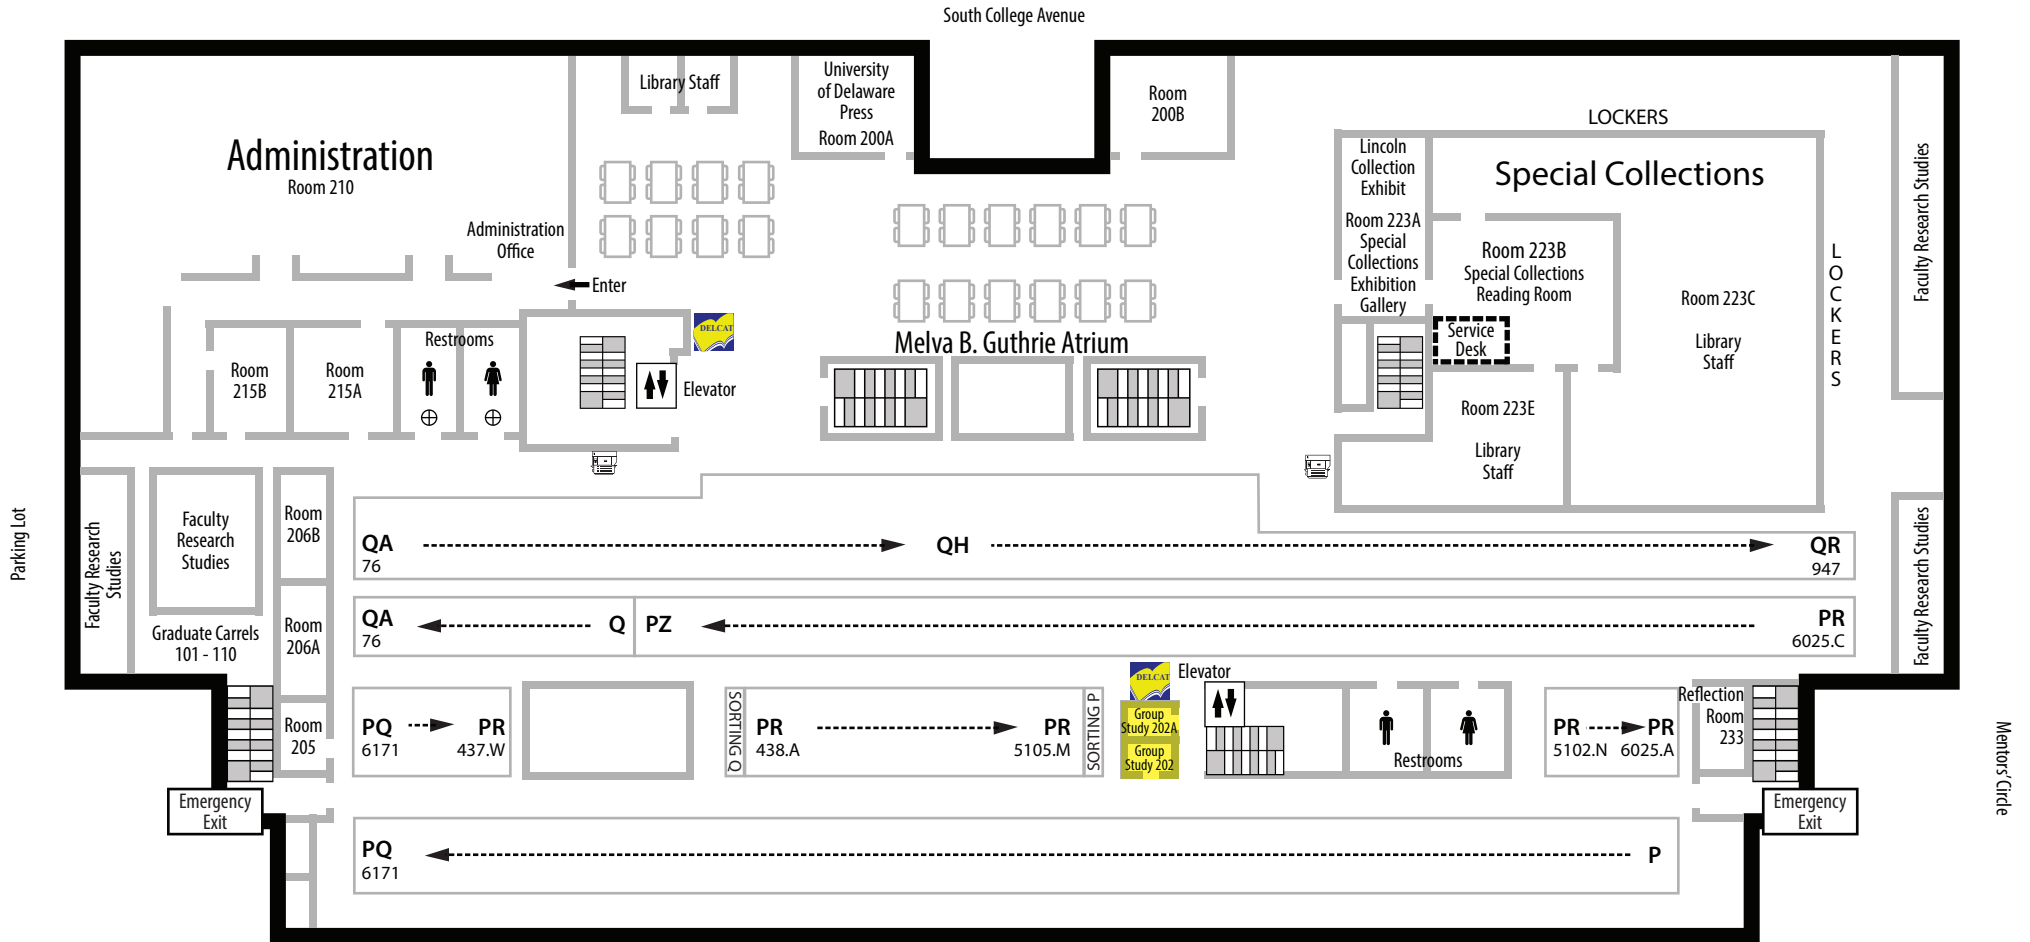

Morris Library Second Floor

University of Delaware
Hugh M. Morris Library
Newark, DE 19717-5267
Call 302-831-BOOK (302-831-2965) for Library hours
Library Web: library.udel.edu

	Printer		Elevator
	Copy Machine		DELICAT Discovery
	Restrooms		Table / Desk
	Change Machine		Stairs
	Baby Changing Station		Deposit to FLEX or Purchase a Copy Card

Study Tables & Carrels Are Available On Every Floor
All Group Study Rooms & Graduate Carrels Have Network Connections For Laptops
Reflection Room - Room 233