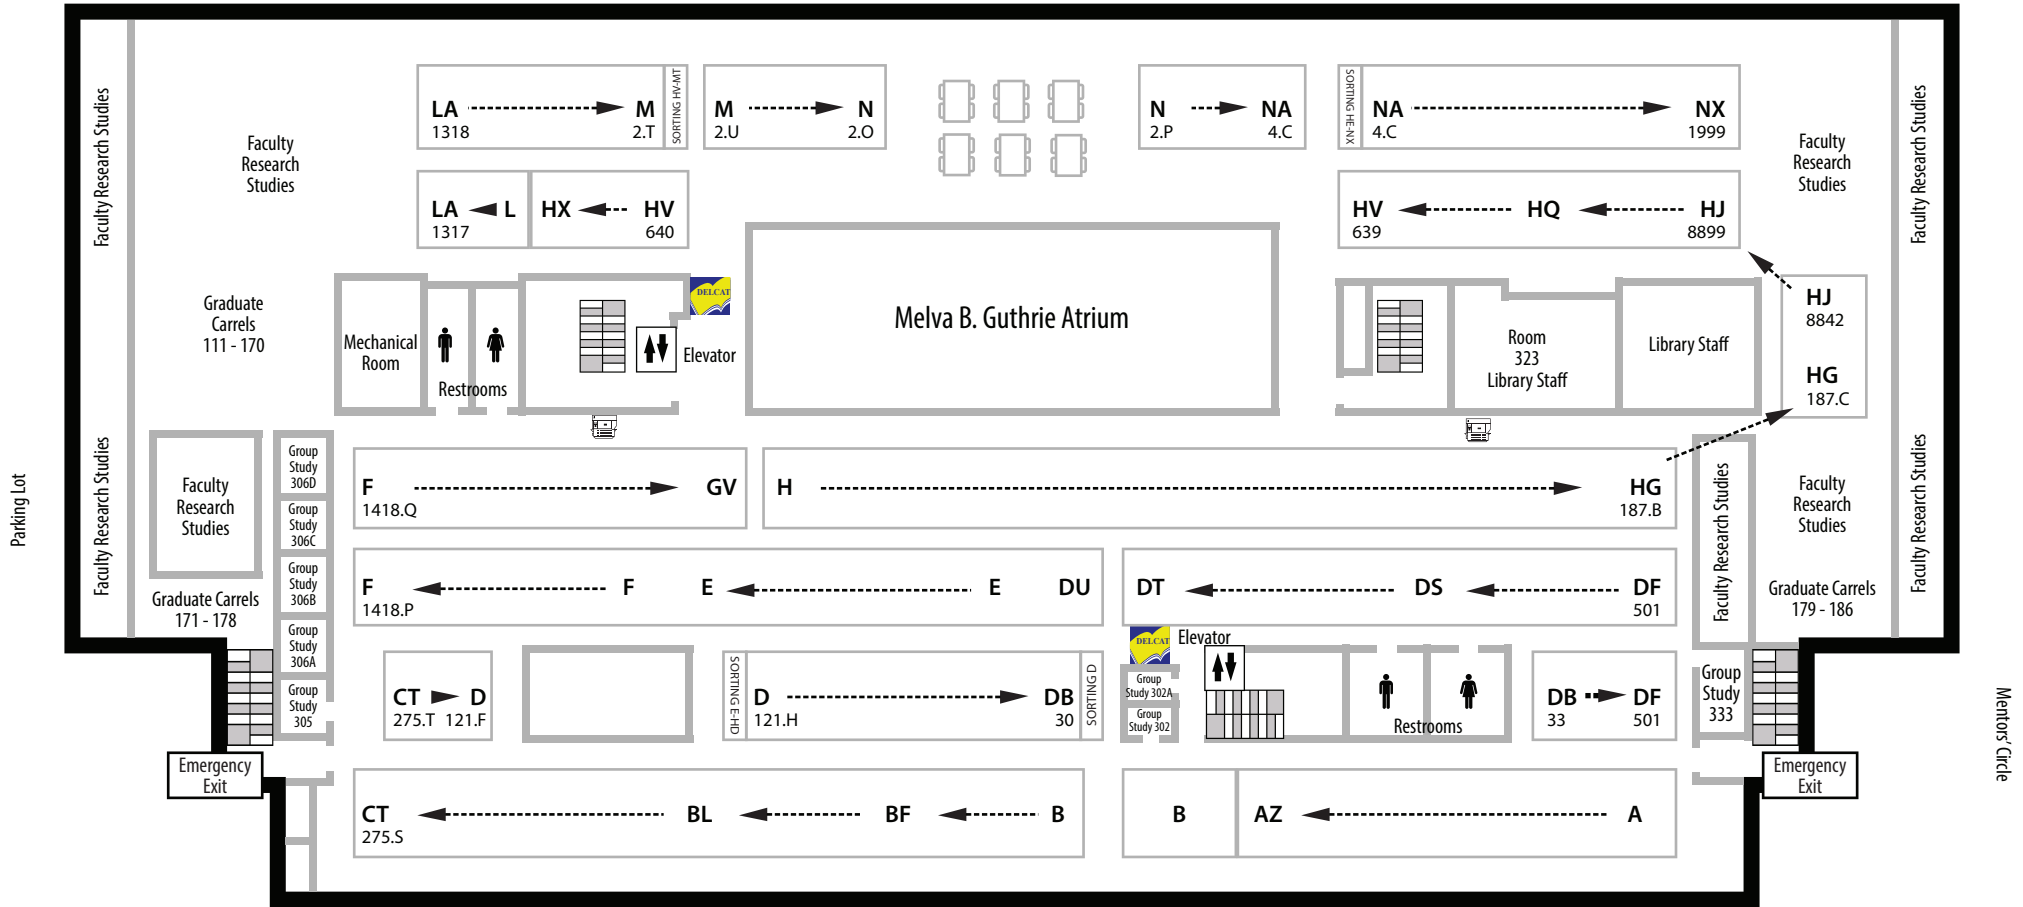

# Morris Library Third Floor

University of Delaware  
Hugh M. Morris Library  
Newark, DE 19717-5267  
Call 302-831-BOOK (302-831-2965) for Library hours  
Library Web: [library.udel.edu](http://library.udel.edu)

South College Avenue

Parking Lot

Mentors' Circle

	Printer		Elevator
	Copy Machine		DEL CAT Discovery
	Restrooms		Table / Desk
	Change Machine		Stairs
	Baby Changing Station		Deposit to FLEX or Purchase a Copy Card

Study Tables & Carrels Are Available On Every Floor  
All Group Study Rooms & Graduate Carels Have Network Connections For Laptops  
Reflection Room • Room 233