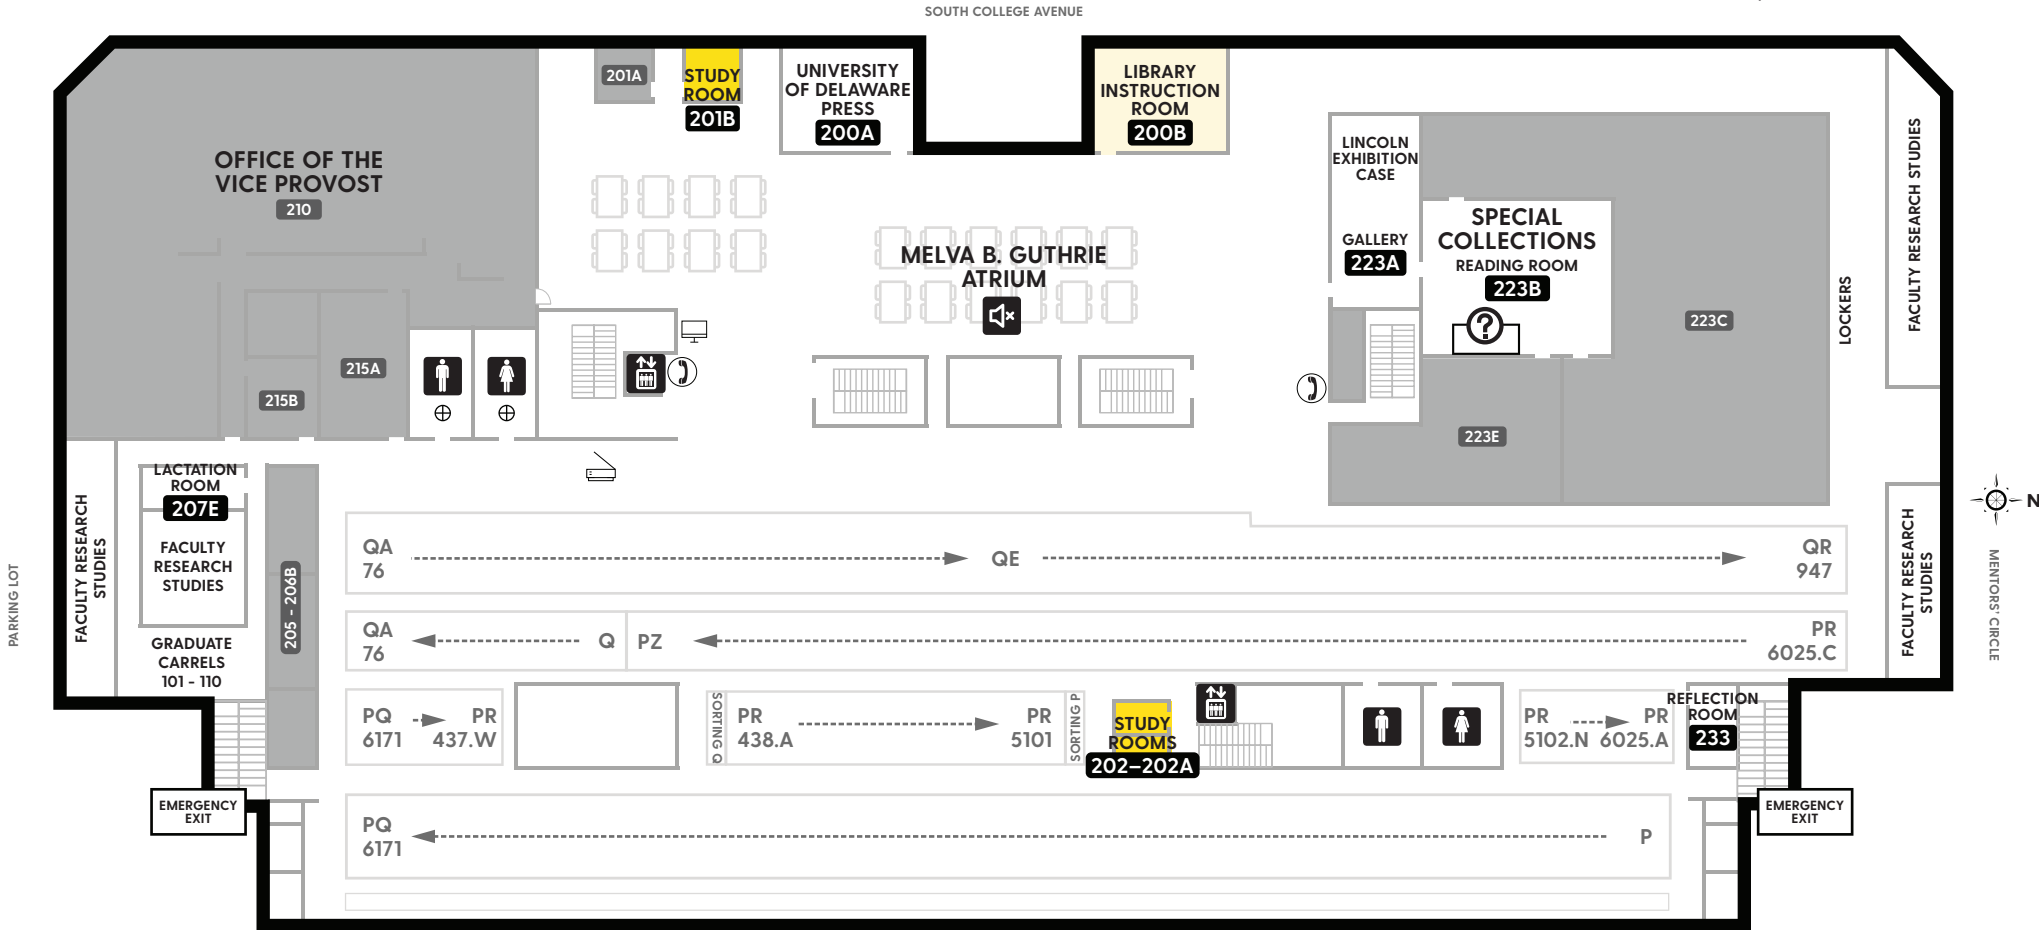

SECOND FLOOR

SECOND FLOOR HIGHLIGHTS

- Call Numbers P-Q
- Office of the Vice Provost
- Reflection Room
- Special Collections
- University of Delaware Press

	Service Desk		Printers
	Elevator		Scanner
	Restrooms		Computer(s)
	FLEX/Copy Card Machine		Table/Desk
	Quiet Area		Stairs
	Food/Vending		Automated External Defibrillator (AED)
	Staff Area		Baby Changing Station
	Emergency Phone		